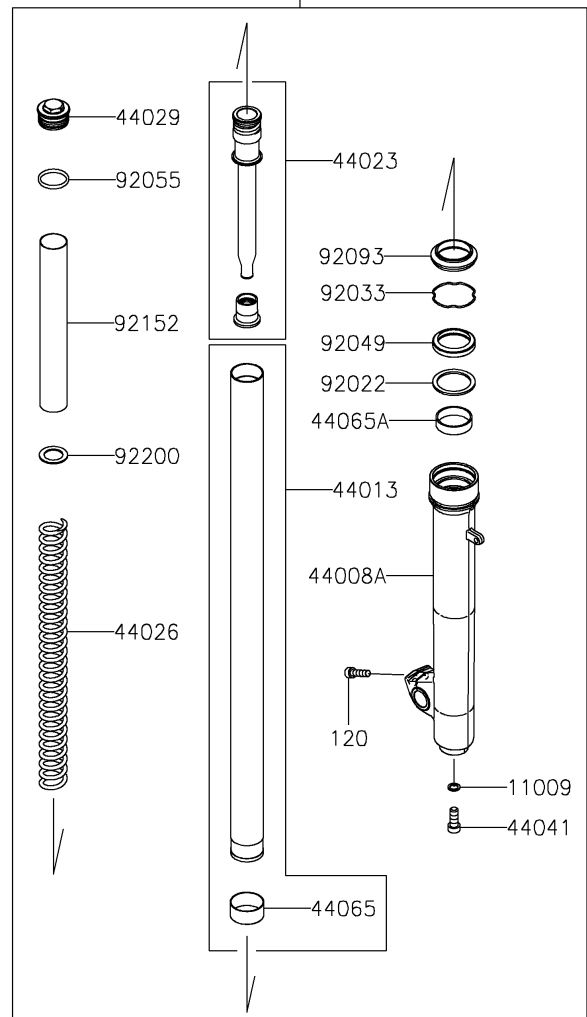

2026 KLR650 S ABS

PARTS DIAGRAM

Front Fork

F2340

2026 KLR650 S ABS

PARTS LIST

Front Fork

ITEM NAME

PART NUMBER

QUANTITY
