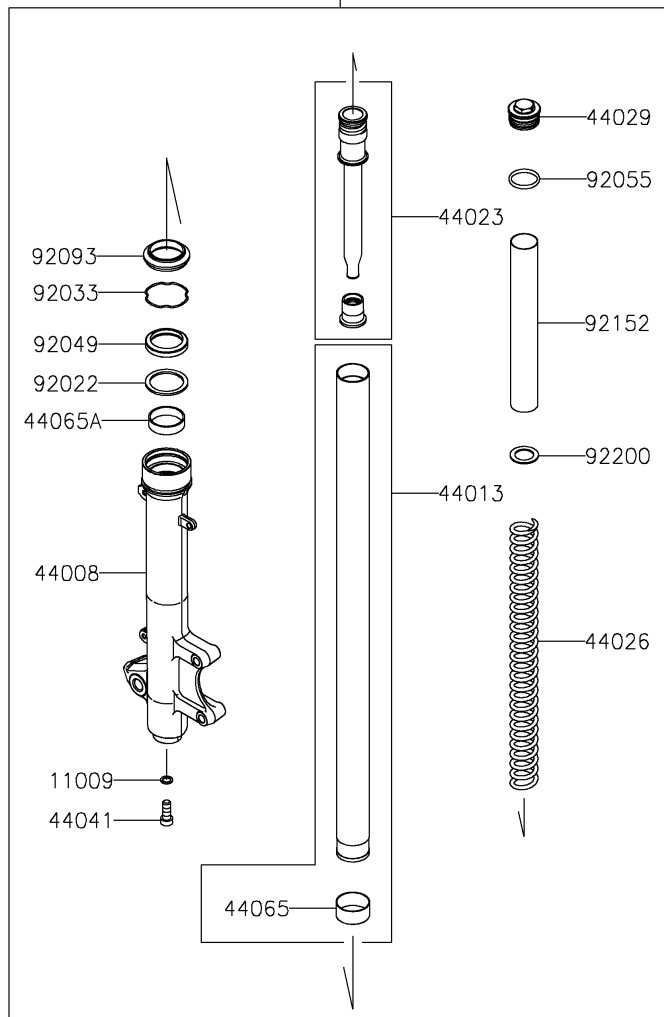

2026 KLR650 S ABS

PARTS DIAGRAM

Front Fork

F2340

2026 KLR650 S ABS

PARTS LIST

Front Fork

ITEM NAME

PART NUMBER

QUANTITY
