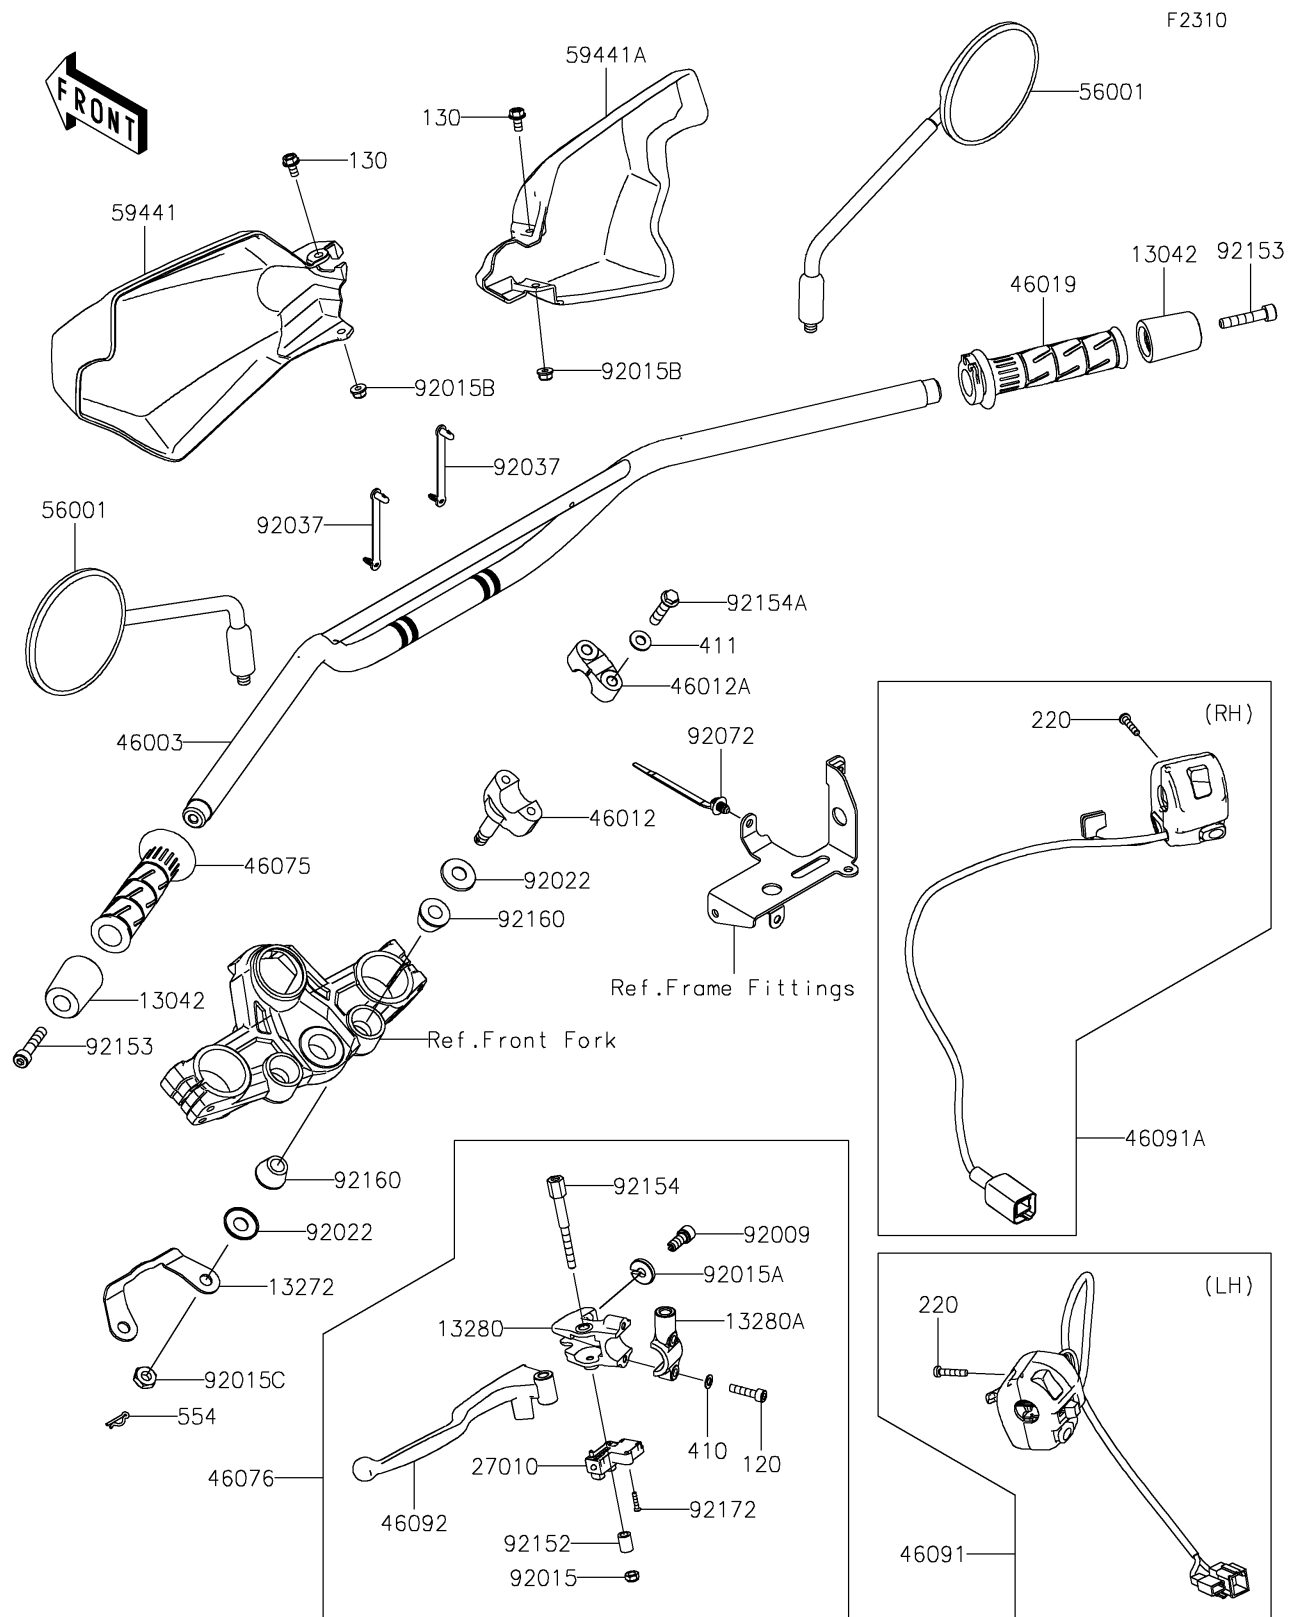

2026 KLR650 S ABS

PARTS DIAGRAM

Handlebar

2026 KLR650 S ABS

PARTS LIST

Handlebar

ITEM NAME

PART NUMBER

QUANTITY
