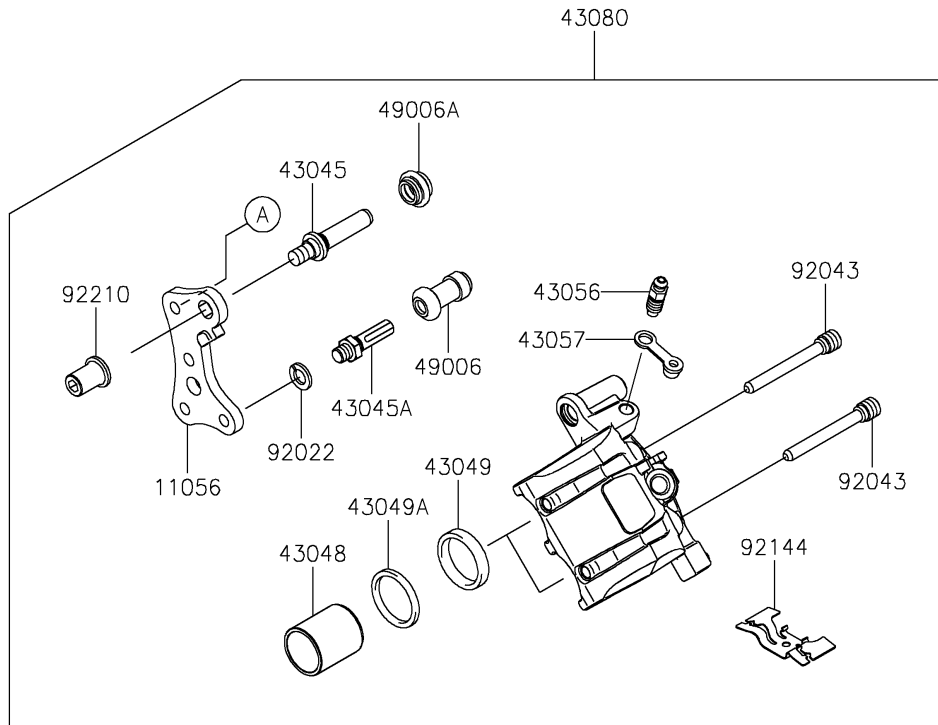

2026 KLR650 S ABS

PARTS DIAGRAM

Rear Brake

F2294

2026 KLR650 S ABS

PARTS LIST

Rear Brake

ITEM NAME

PART NUMBER

QUANTITY
