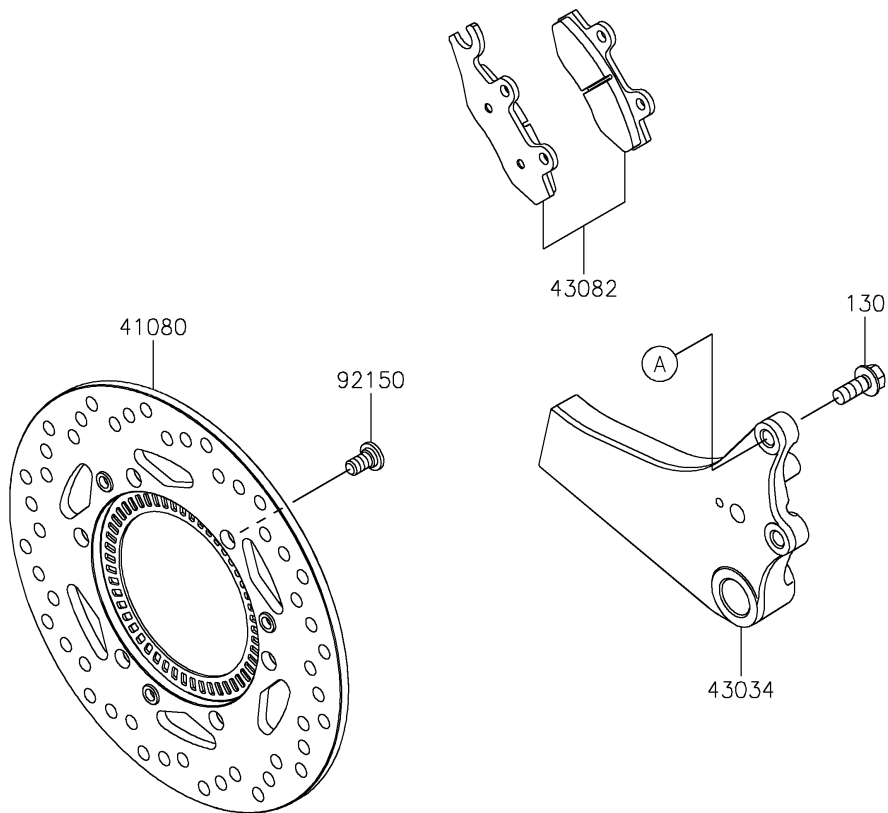

2026 KLR650 S ABS

PARTS DIAGRAM

Rear Brake

F2294

2026 KLR650 S ABS

PARTS LIST

Rear Brake

ITEM NAME

PART NUMBER

QUANTITY
