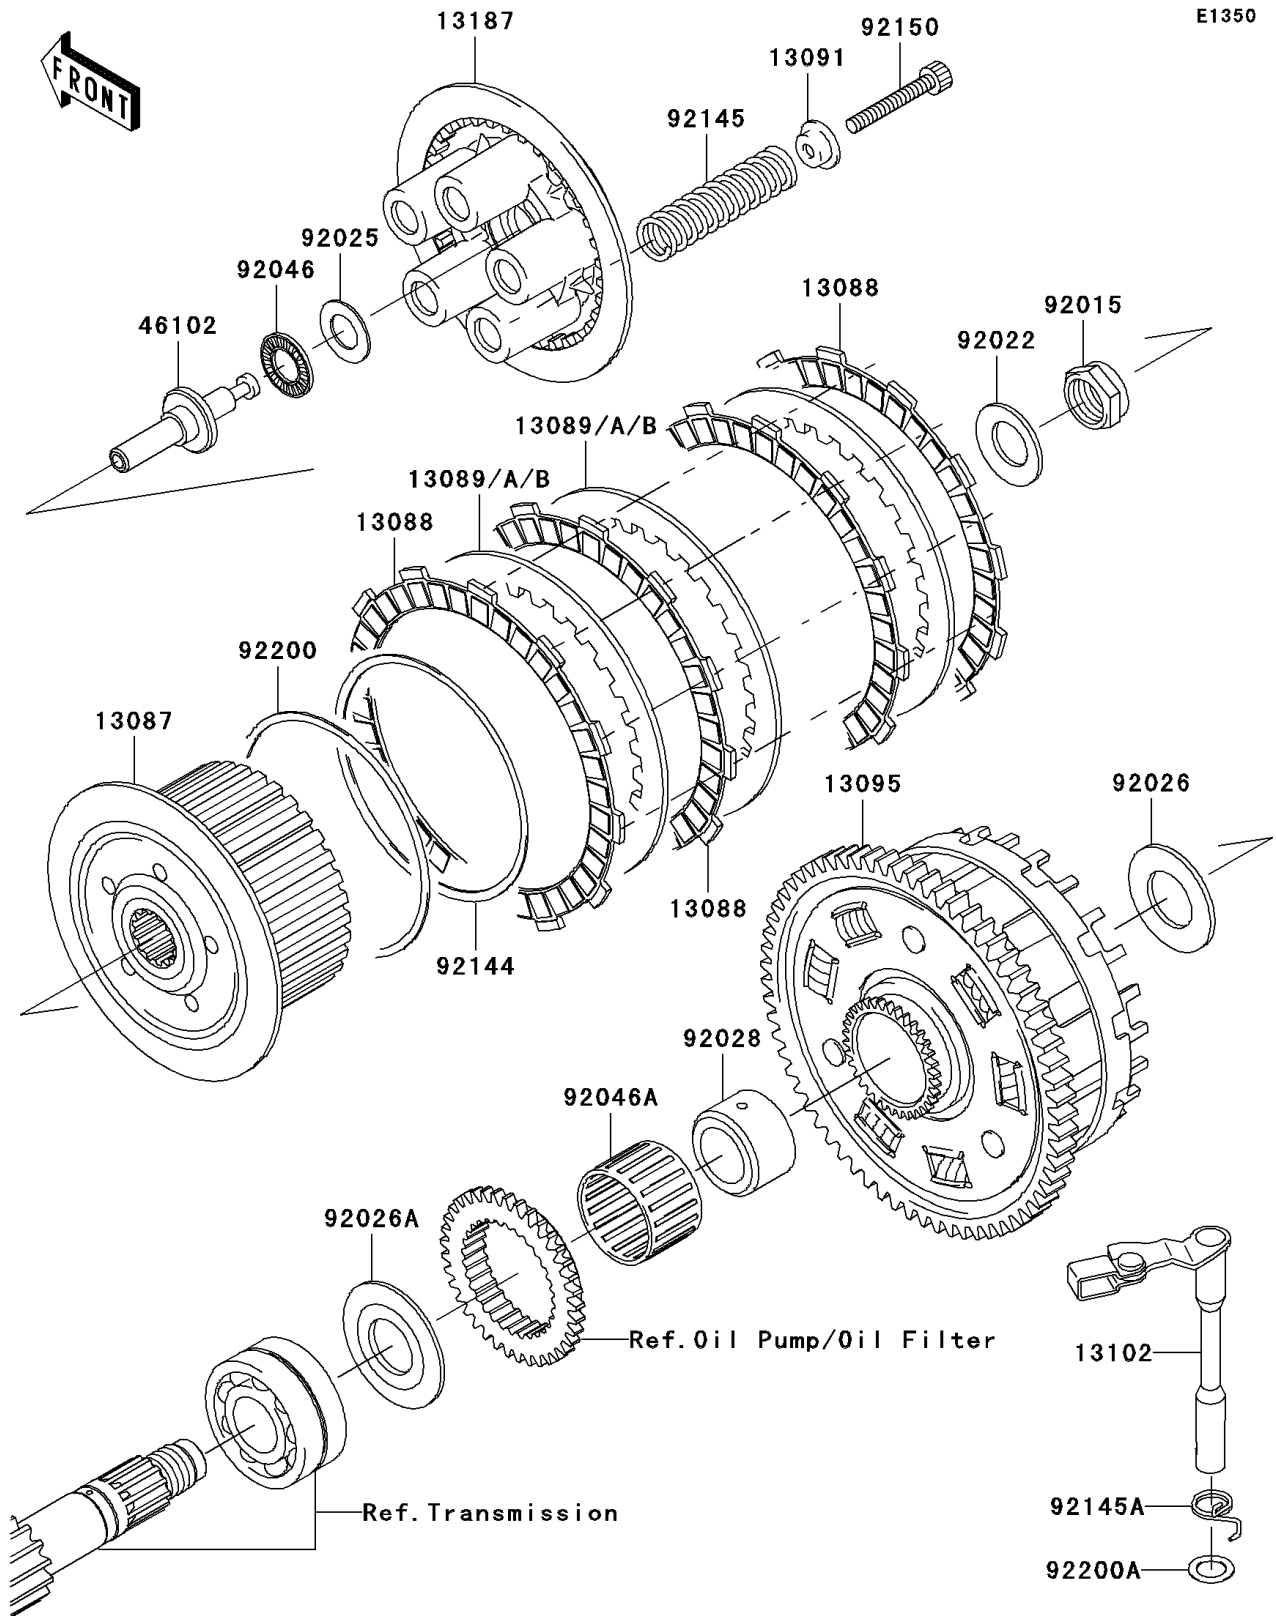

2002 Ninja[®] ZX[™]-9R

PARTS DIAGRAM

Clutch

2002 Ninja® ZX™-9R

PARTS LIST

Clutch

ITEM NAME	PART NUMBER	QUANTITY
HUB-CLUTCH (Ref # 13087)	13087-1173	1
PLATE-FRICTION (Ref # 13088)	13088-1124	10
PLATE-CLUTCH,T=2.0 (Ref # 13089)	13089-1073	AR
PLATE-CLUTCH,T=2.3 (Ref # 13089A)	13089-1084	9
PLATE-CLUTCH,T=2.6 (Ref # 13089B)	13089-1115	AR
HOLDER,CLUTCH SPRING (Ref # 13091)	13091-1041	5
HOUSING-COMP-CLUTCH (Ref # 13095)	13095-1417	1
RELEASE-COMP-CLUTCH (Ref # 13102)	13102-1140	1
PLATE-CLUTCH OPERATING (Ref # 13187)	13187-1083	1
ROD (Ref # 46102)	46102-1425	1
NUT,20MM (Ref # 92015)	92015-1555	1
WASHER (Ref # 92022)	92022-1868	1
SHIM,15.3X27.5X1.20 (Ref # 92025)	92025-1137	1
SPACER,25.5X47X2.5 (Ref # 92026)	92026-022	1
SPACER (Ref # 92026A)	92026-1497	1
BUSHING (Ref # 92028)	92028-1741	1
BEARING-NEEDLE,AXK1102 (Ref # 92046)	92046-1052	1
BEARING-NEEDLE (Ref # 92046A)	92046-1231	1
SPRING,FRICTION PLATE (Ref # 92144)	92144-1854	1
SPRING,CLUTCH (Ref # 92145)	92145-1364	5
SPRING,CLUTCH RELEASE (Ref # 92145A)	92145-1468	1
BOLT,CLUTCH OPERATING (Ref # 92150)	92150-1855	5
WASHER,FRICTION PLATE (Ref # 92200)	92200-1260	1
WASHER,12X18.5X0.5 (Ref # 92200A)	92200-1487	1