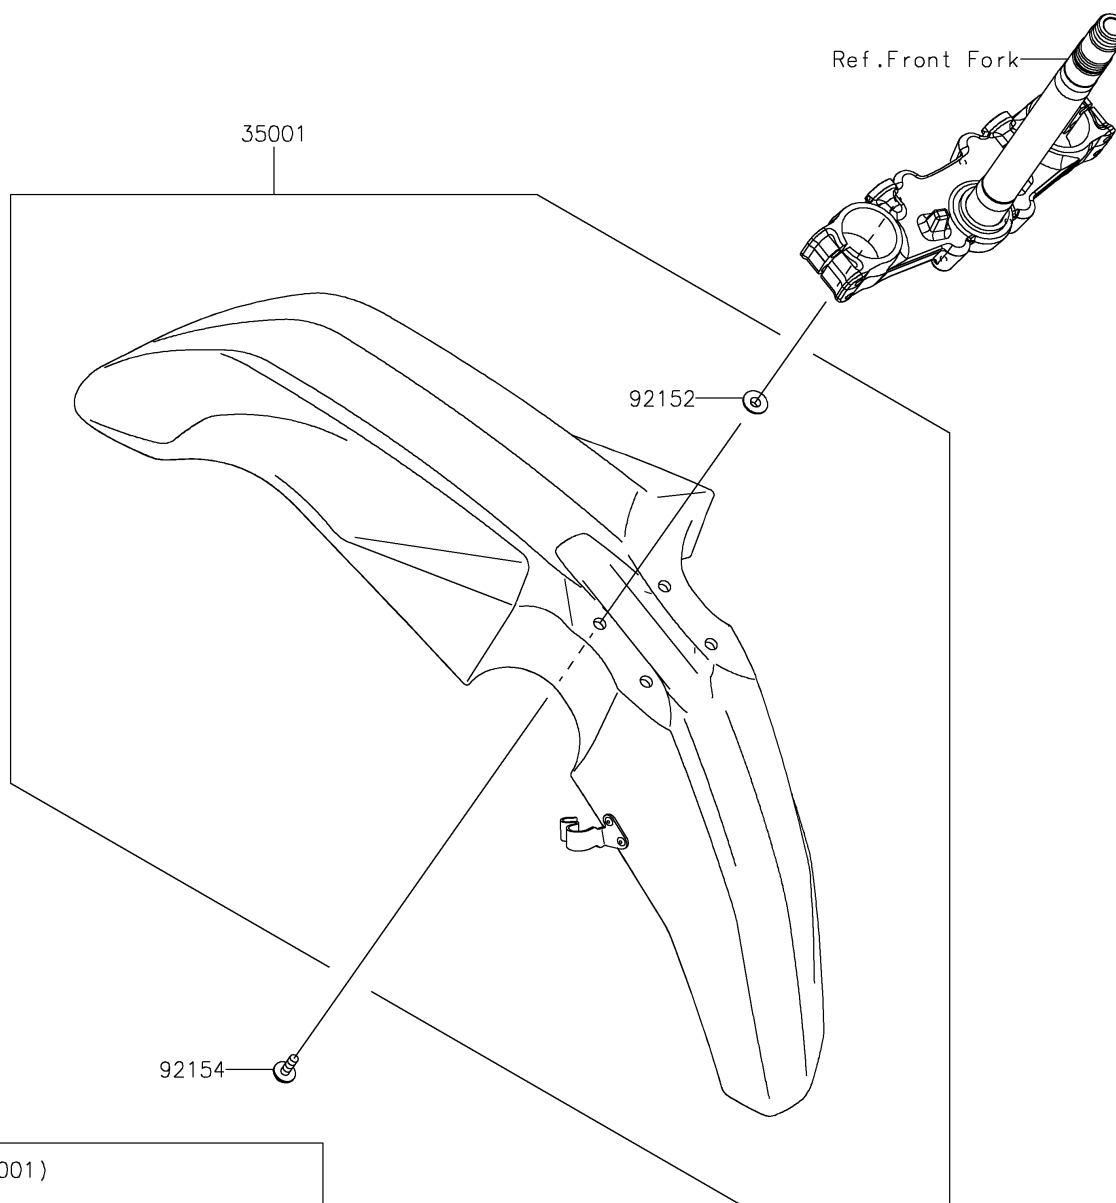

2026 KLR650 S ABS

PARTS DIAGRAM

Front Fender(s)

F2171

WOD

2026 KLR650 S ABS

PARTS LIST

Front Fender(s)

ITEM NAME	PART NUMBER	QUANTITY
-----------	-------------	----------
