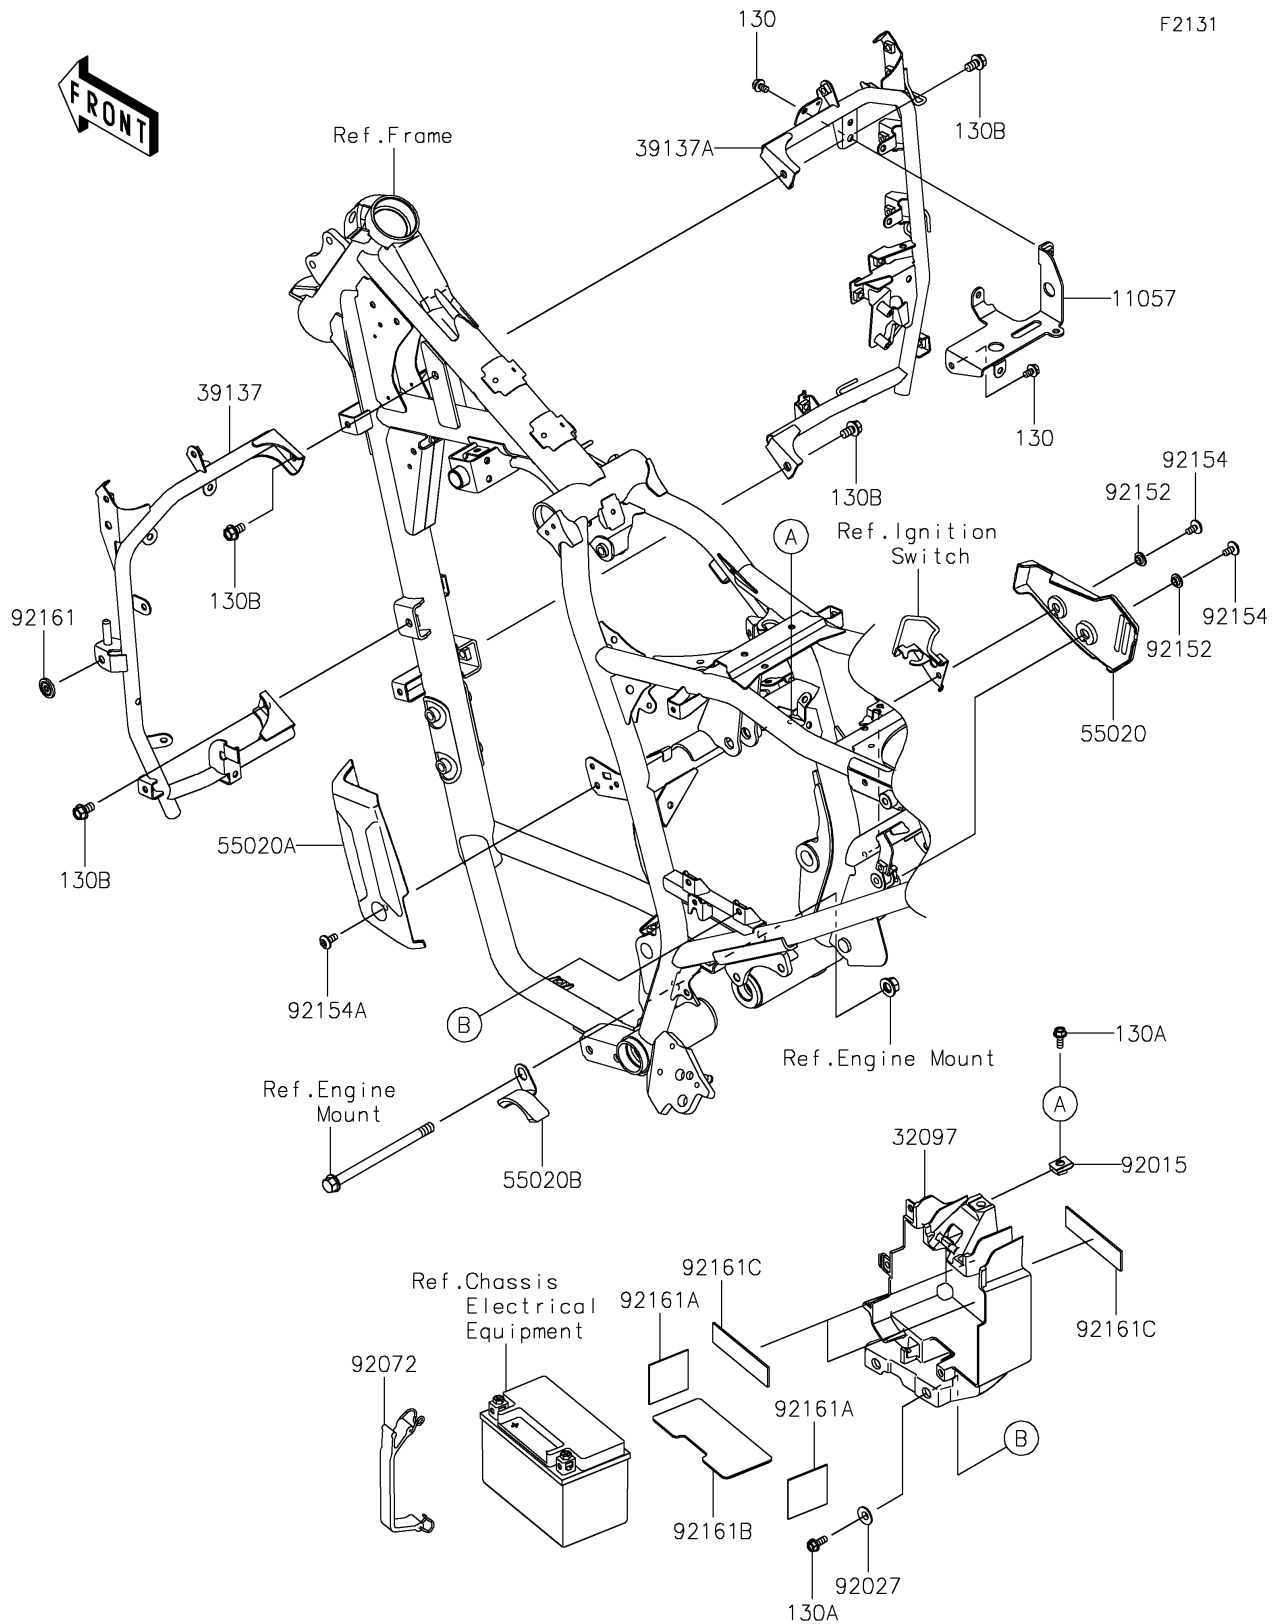

2026 KLR650 S ABS

PARTS DIAGRAM

Frame Fittings

2026 KLR650 S ABS

PARTS LIST Frame Fittings

ITEM NAME	PART NUMBER	QUANTITY
-----------	-------------	----------
