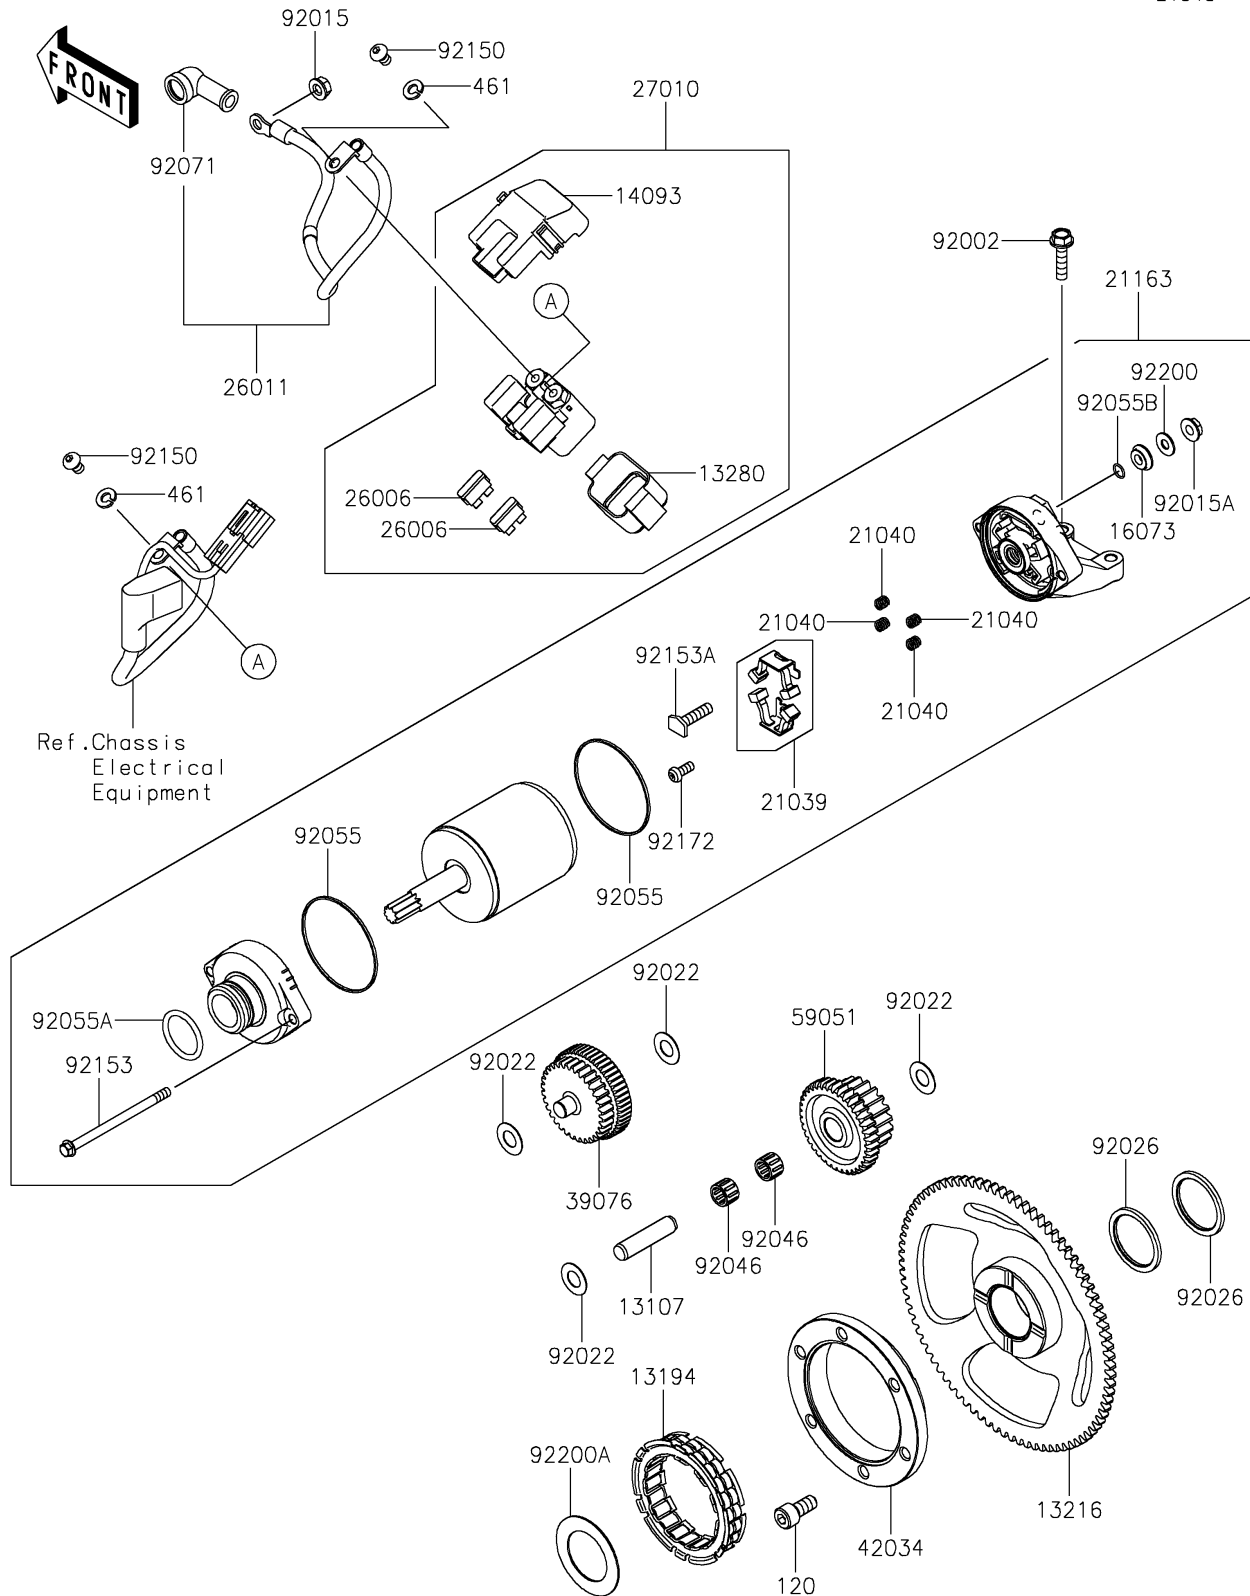

2026 KLR650 S ABS

PARTS DIAGRAM

Starter Motor

E1840

2026 KLR650 S ABS

PARTS LIST

Starter Motor

ITEM NAME

PART NUMBER

QUANTITY
