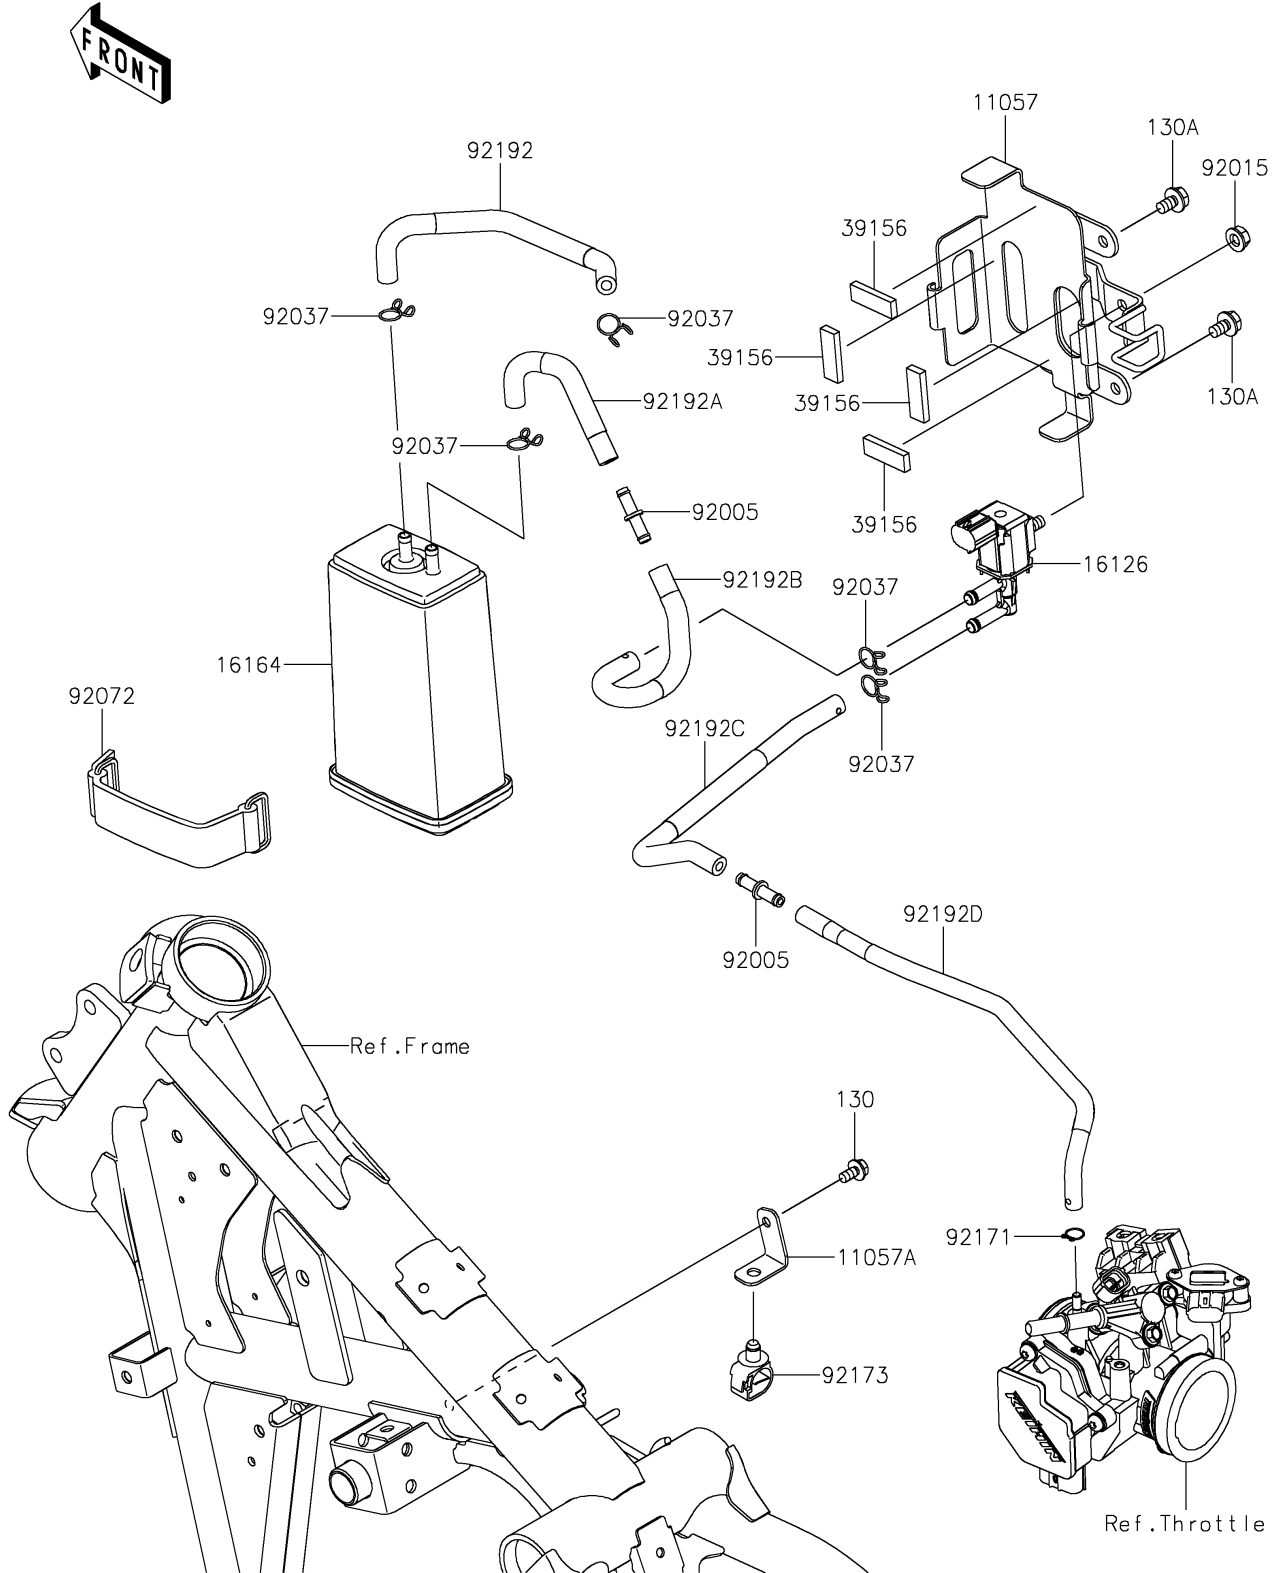

2026 KLR650 S ABS

PARTS DIAGRAM

Fuel Evaporative System(CA)

E1650

2026 KLR650 S ABS

PARTS LIST

Fuel Evaporative System(CA)

ITEM NAME

PART NUMBER

QUANTITY
