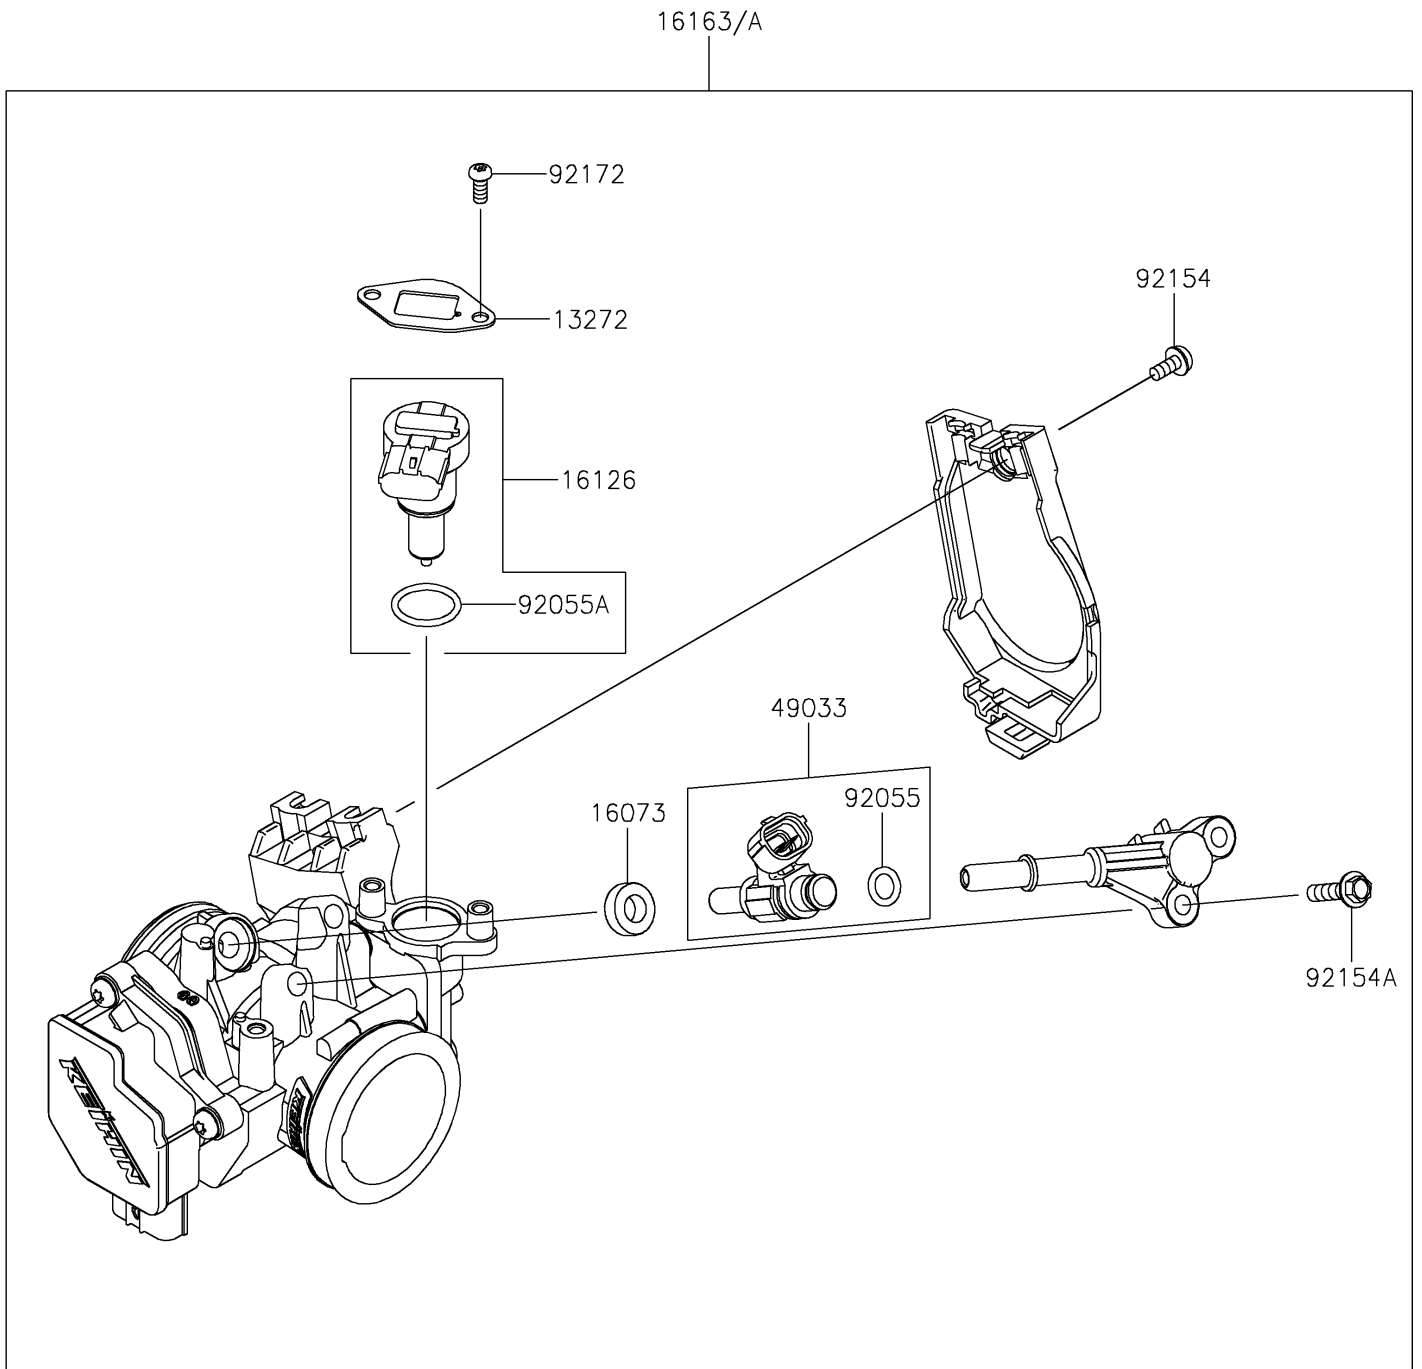

2026 KLR650 S ABS

PARTS DIAGRAM

Throttle

E1510

2026 KLR650 S ABS

PARTS LIST

Throttle

ITEM NAME

PART NUMBER

QUANTITY
