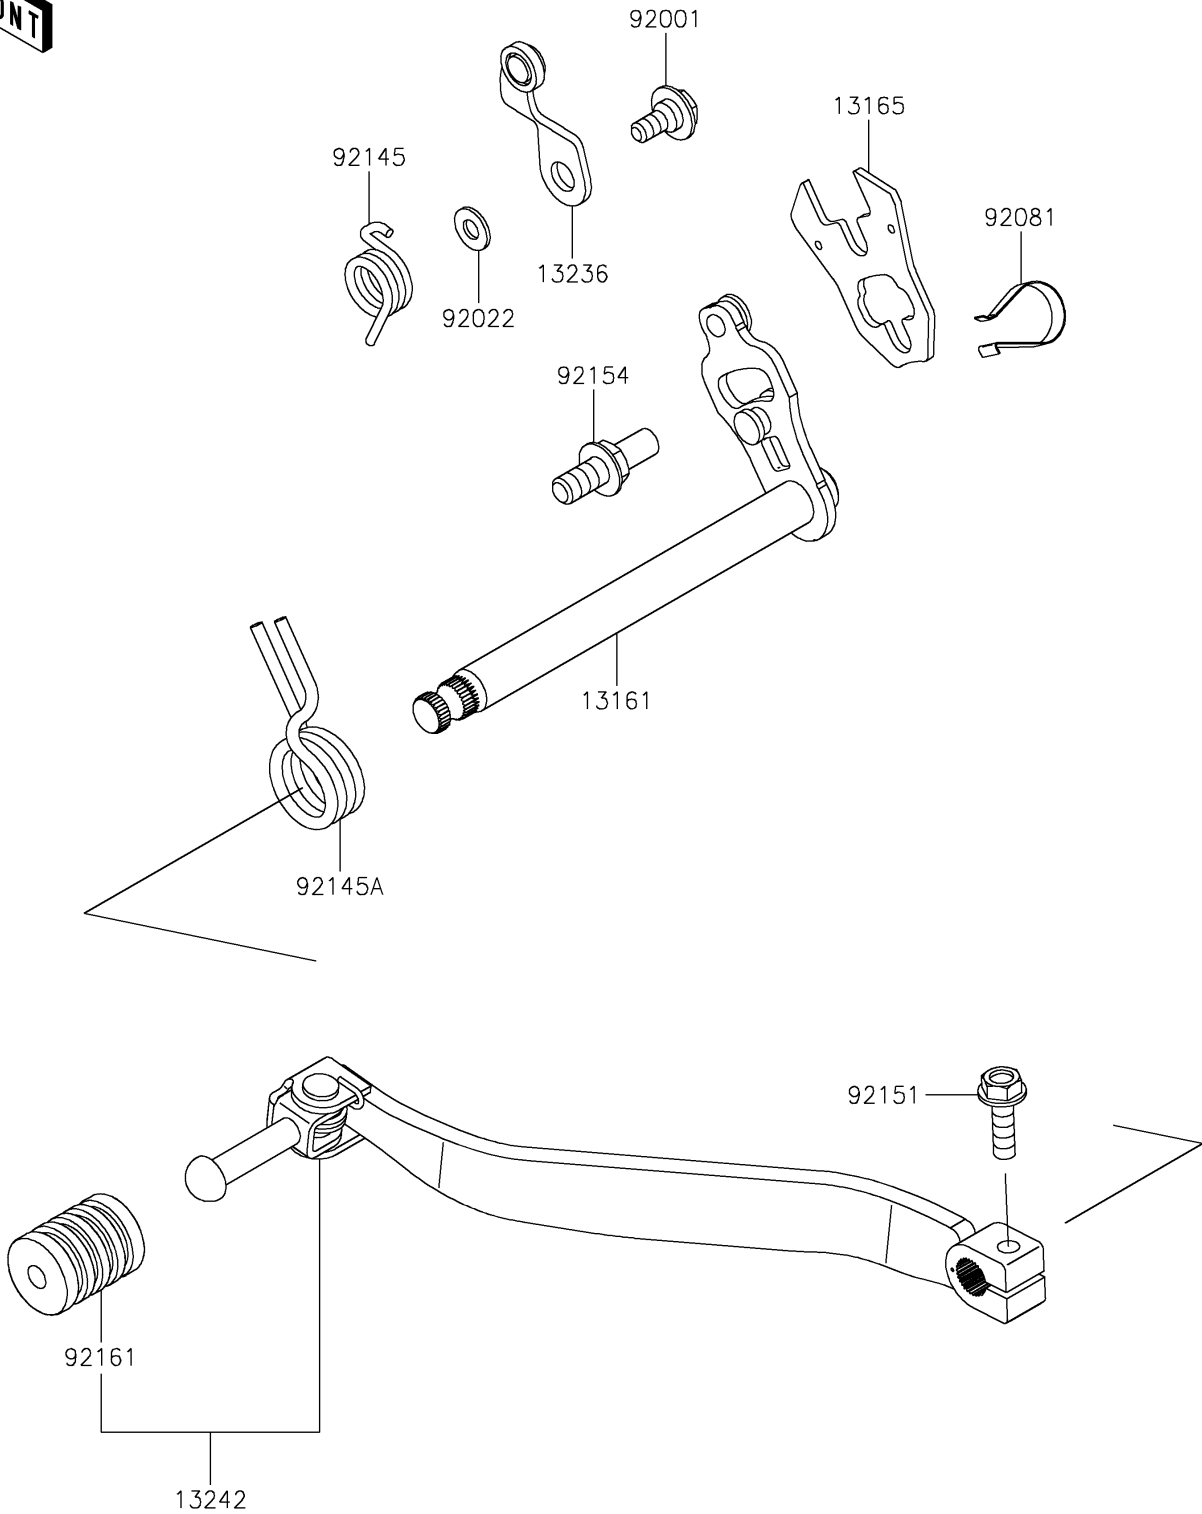

2026 KLR650 S ABS

PARTS DIAGRAM

Gear Change Mechanism

E1370

2026 KLR650 S ABS

PARTS LIST

Gear Change Mechanism

ITEM NAME

PART NUMBER

QUANTITY
