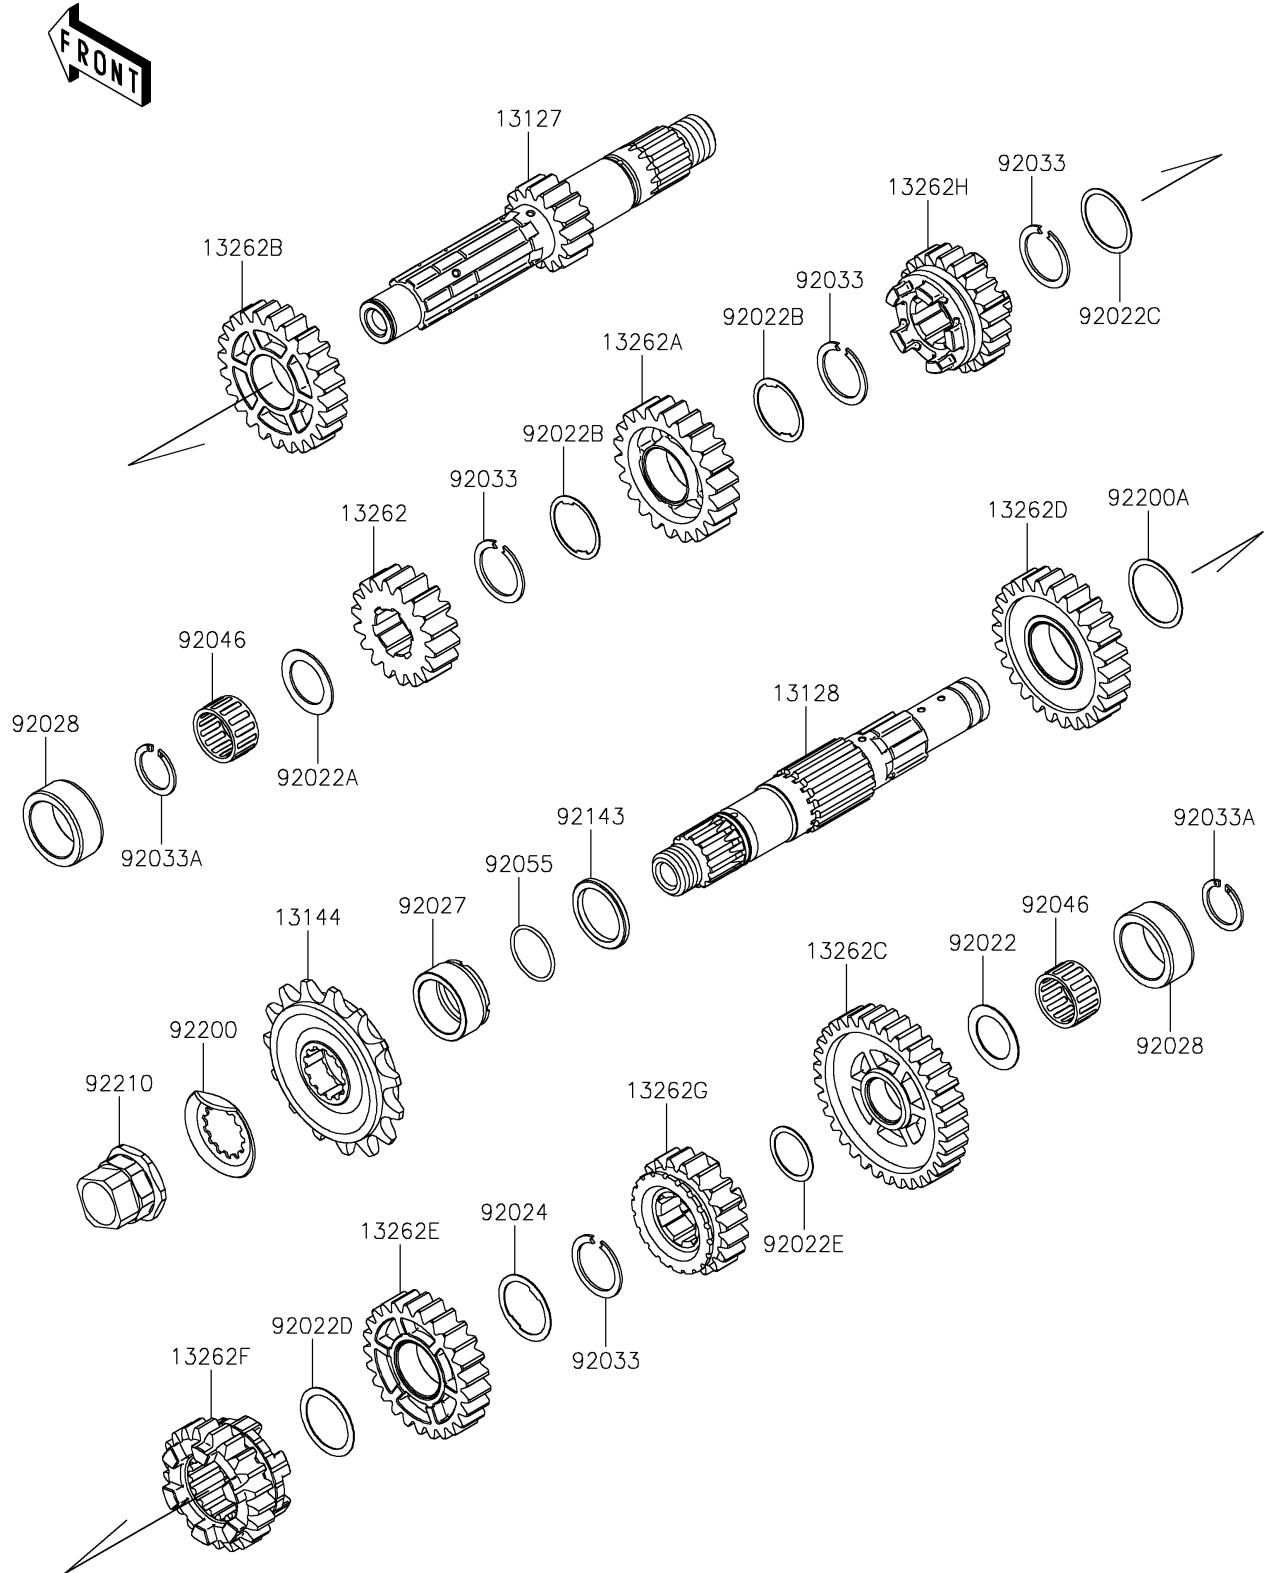

2026 KLR650 S ABS

PARTS DIAGRAM

Transmission

E1361

2026 KLR650 S ABS

PARTS LIST

Transmission

ITEM NAME

PART NUMBER

QUANTITY
