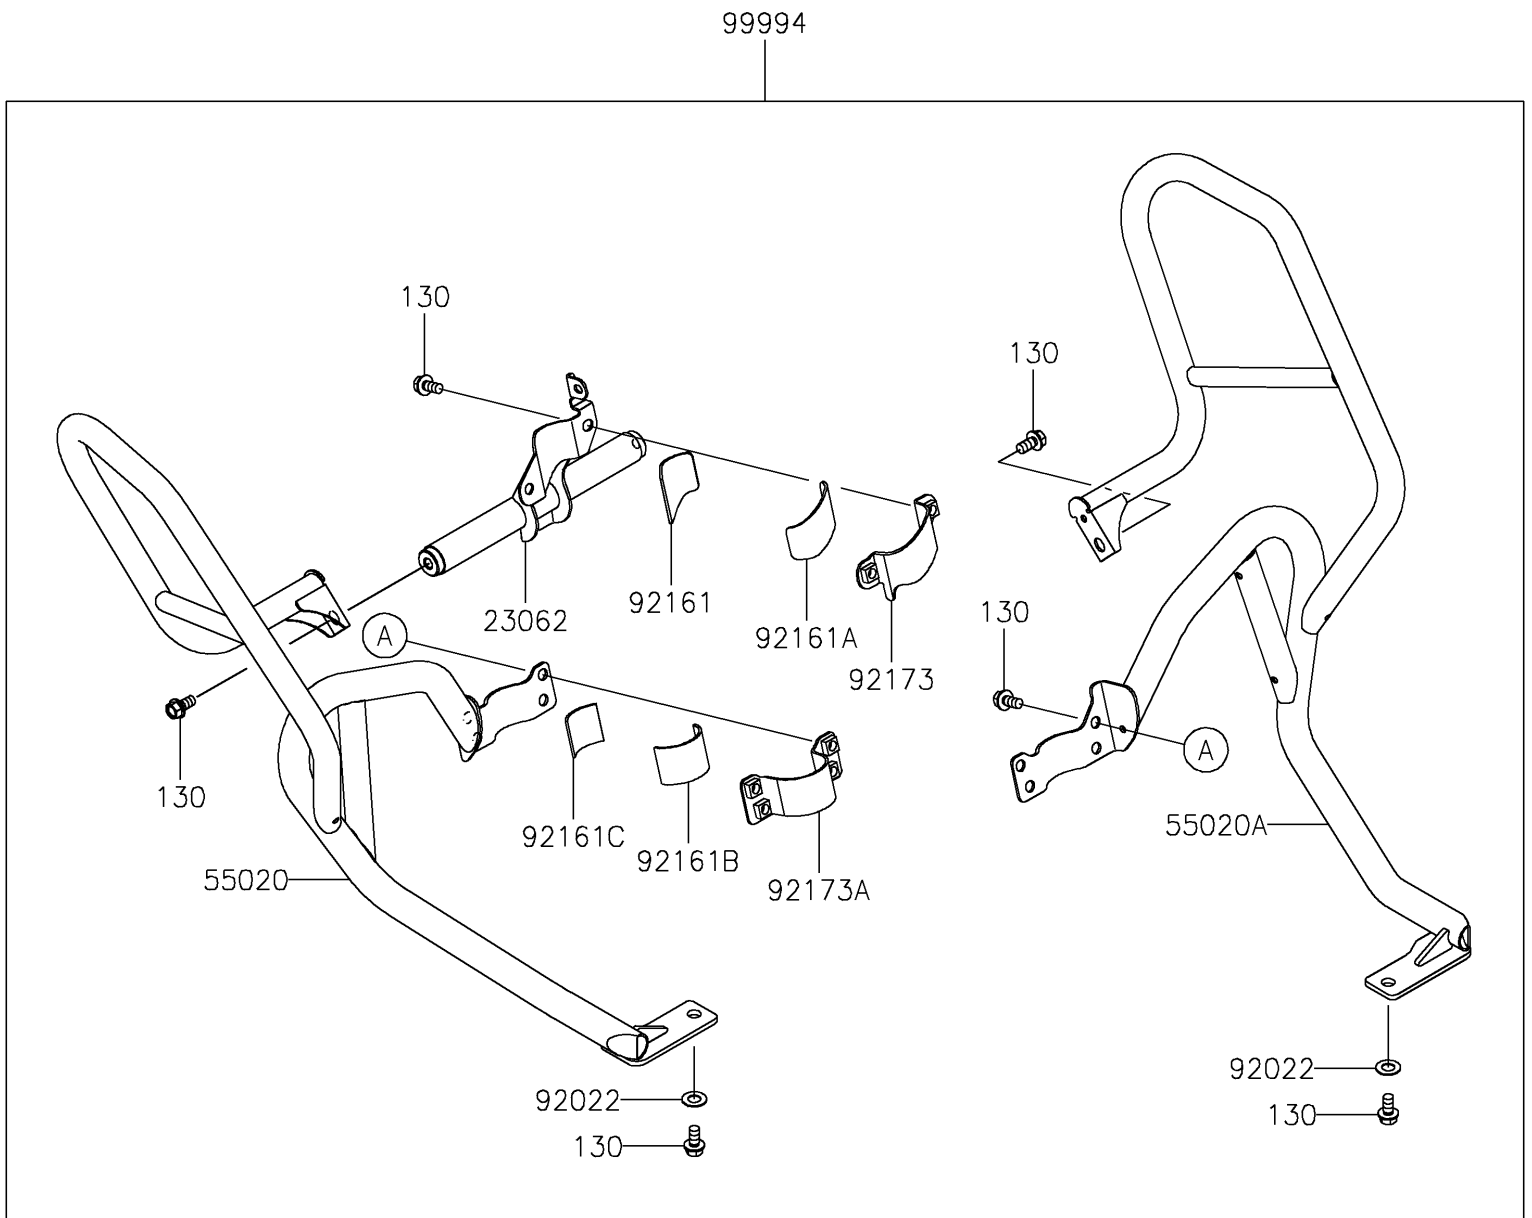

2026 KLR650 Adventure ABS

PARTS DIAGRAM

Accessory(Frame Slider Ver.2)

F2910

2026 KLR650 Adventure ABS

PARTS LIST

Accessory(Frame Slider Ver.2)

ITEM NAME

PART NUMBER

QUANTITY
