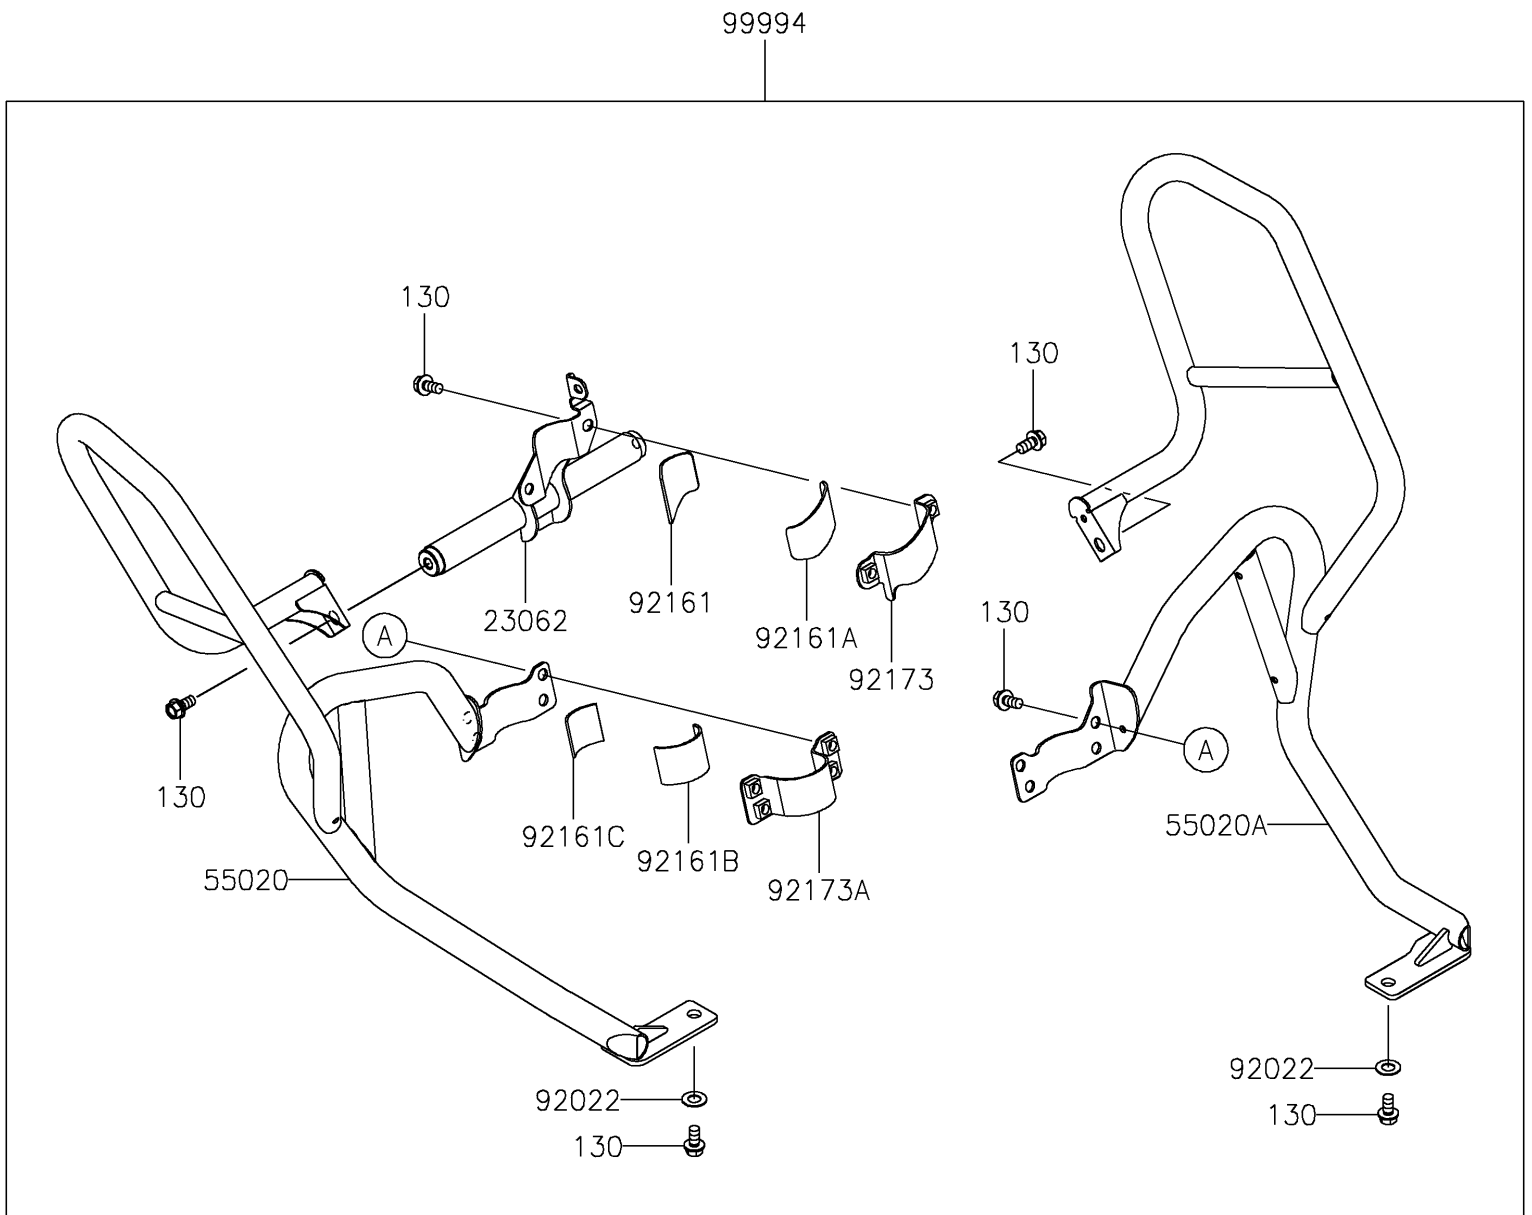

2026 KLR650 Adventure ABS

PARTS DIAGRAM

Accessory(Frame Slider Ver.2)

F2910

2026 KLR650 Adventure ABS

PARTS LIST

Accessory(Frame Slider Ver.2)

ITEM NAME

PART NUMBER

QUANTITY
