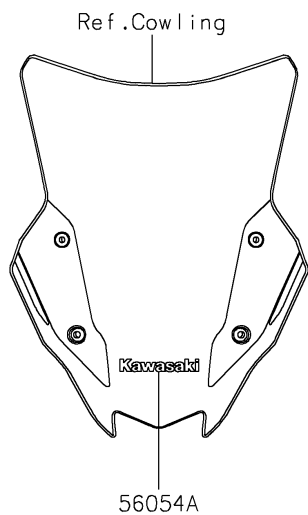

2026 KLR650 Adventure ABS

PARTS DIAGRAM

Decals(Beige)

F2861A

2026 KLR650 Adventure ABS

PARTS LIST

Decals(Beige)

ITEM NAME	PART NUMBER	QUANTITY
-----------	-------------	----------
