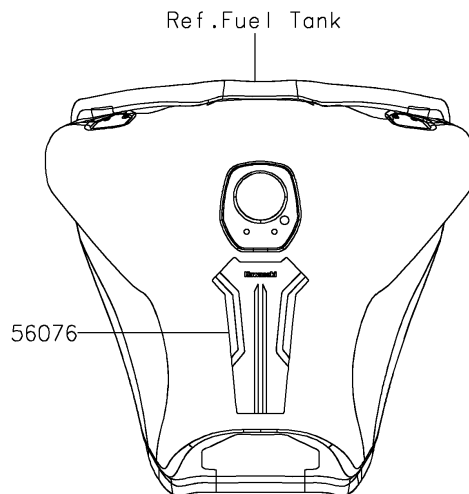

2026 KLR650 Adventure ABS

PARTS DIAGRAM

Decals(Beige)

F2861A

2026 KLR650 Adventure ABS

PARTS LIST

Decals(Beige)

ITEM NAME	PART NUMBER	QUANTITY
-----------	-------------	----------
