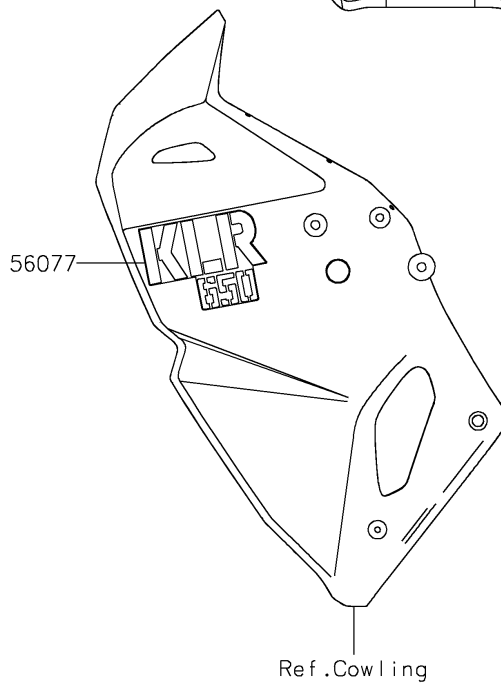

2026 KLR650 Adventure ABS

PARTS DIAGRAM

Decals(Beige)

F2861A

2026 KLR650 Adventure ABS

PARTS LIST

Decals(Beige)

ITEM NAME	PART NUMBER	QUANTITY
-----------	-------------	----------
