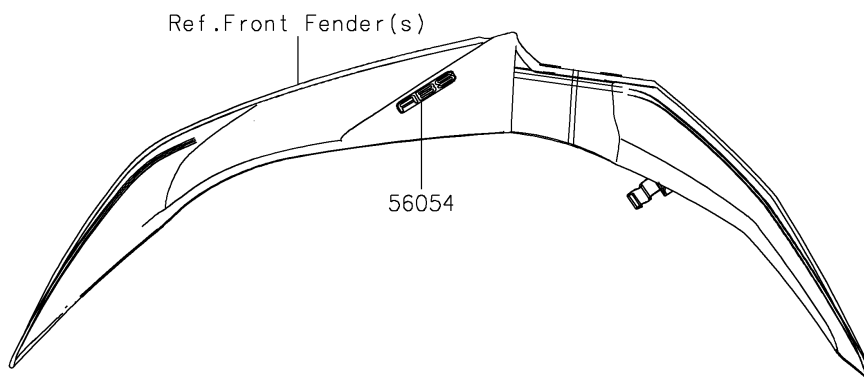

2026 KLR650 Adventure ABS

PARTS DIAGRAM

Decals(Green)

F2861

2026 KLR650 Adventure ABS

PARTS LIST

Decals(Green)

ITEM NAME	PART NUMBER	QUANTITY
MARK,FR FENDER,ABS (Ref # 56054)	56054-2917	2
MARK,WINDSHIELD,KAWASAKI (Ref # 56054A)	56054-4481	1
PATTERN,FUEL TANK (Ref # 56076)	56076-2404	1
PATTERN,SHROUD,LH (Ref # 56077)	56077-4328	1
PATTERN,SHROUD,RH (Ref # 56077A)	56077-4329	1