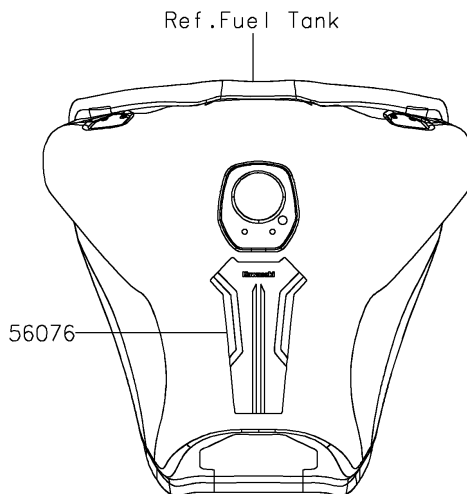

2026 KLR650 Adventure ABS

PARTS DIAGRAM

Decals(Green)

F2861

2026 KLR650 Adventure ABS

PARTS LIST

Decals(Green)

ITEM NAME	PART NUMBER	QUANTITY
MARK,FR FENDER,ABS (Ref # 56054)	56054-2917	2
MARK,WINDSHIELD,KAWASAKI (Ref # 56054A)	56054-4481	1
PATTERN,FUEL TANK (Ref # 56076)	56076-2404	1
PATTERN,SHROUD,LH (Ref # 56077)	56077-4328	1
PATTERN,SHROUD,RH (Ref # 56077A)	56077-4329	1