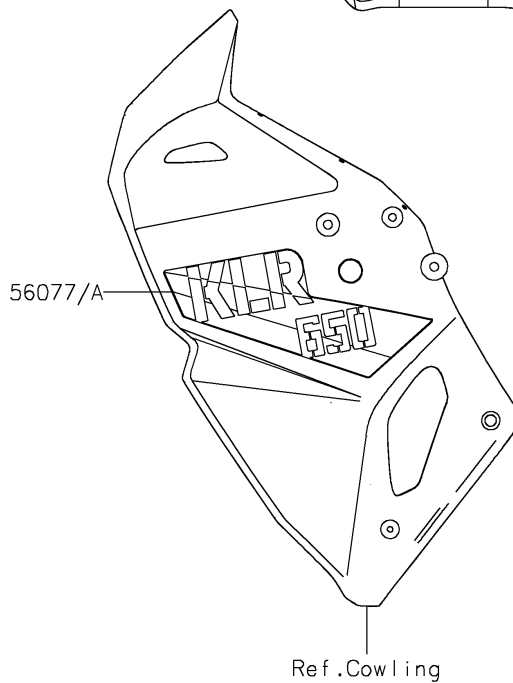

2026 KLR650 Adventure ABS

PARTS DIAGRAM

Decals(Green)

F2861

2026 KLR650 Adventure ABS

PARTS LIST

Decals(Green)

ITEM NAME	PART NUMBER	QUANTITY
MARK,FR FENDER,ABS (Ref # 56054)	56054-2917	2
MARK,WINDSHIELD,KAWASAKI (Ref # 56054A)	56054-4481	1
PATTERN,FUEL TANK (Ref # 56076)	56076-2404	1
PATTERN,SHROUD,LH (Ref # 56077)	56077-4328	1
PATTERN,SHROUD,RH (Ref # 56077A)	56077-4329	1