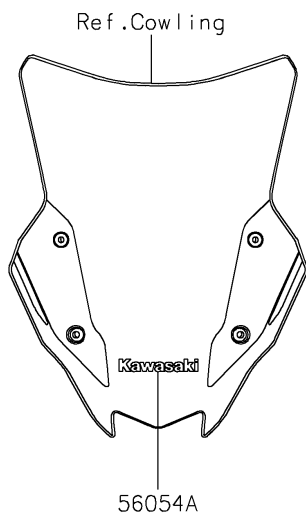

2026 KLR650 Adventure ABS

PARTS DIAGRAM

Decals(Green)

F2861

2026 KLR650 Adventure ABS

PARTS LIST

Decals(Green)

ITEM NAME	PART NUMBER	QUANTITY
MARK,FR FENDER,ABS (Ref # 56054)	56054-2917	2
MARK,WINDSHIELD,KAWASAKI (Ref # 56054A)	56054-4481	1
PATTERN,FUEL TANK (Ref # 56076)	56076-2404	1
PATTERN,SHROUD,LH (Ref # 56077)	56077-4328	1
PATTERN,SHROUD,RH (Ref # 56077A)	56077-4329	1