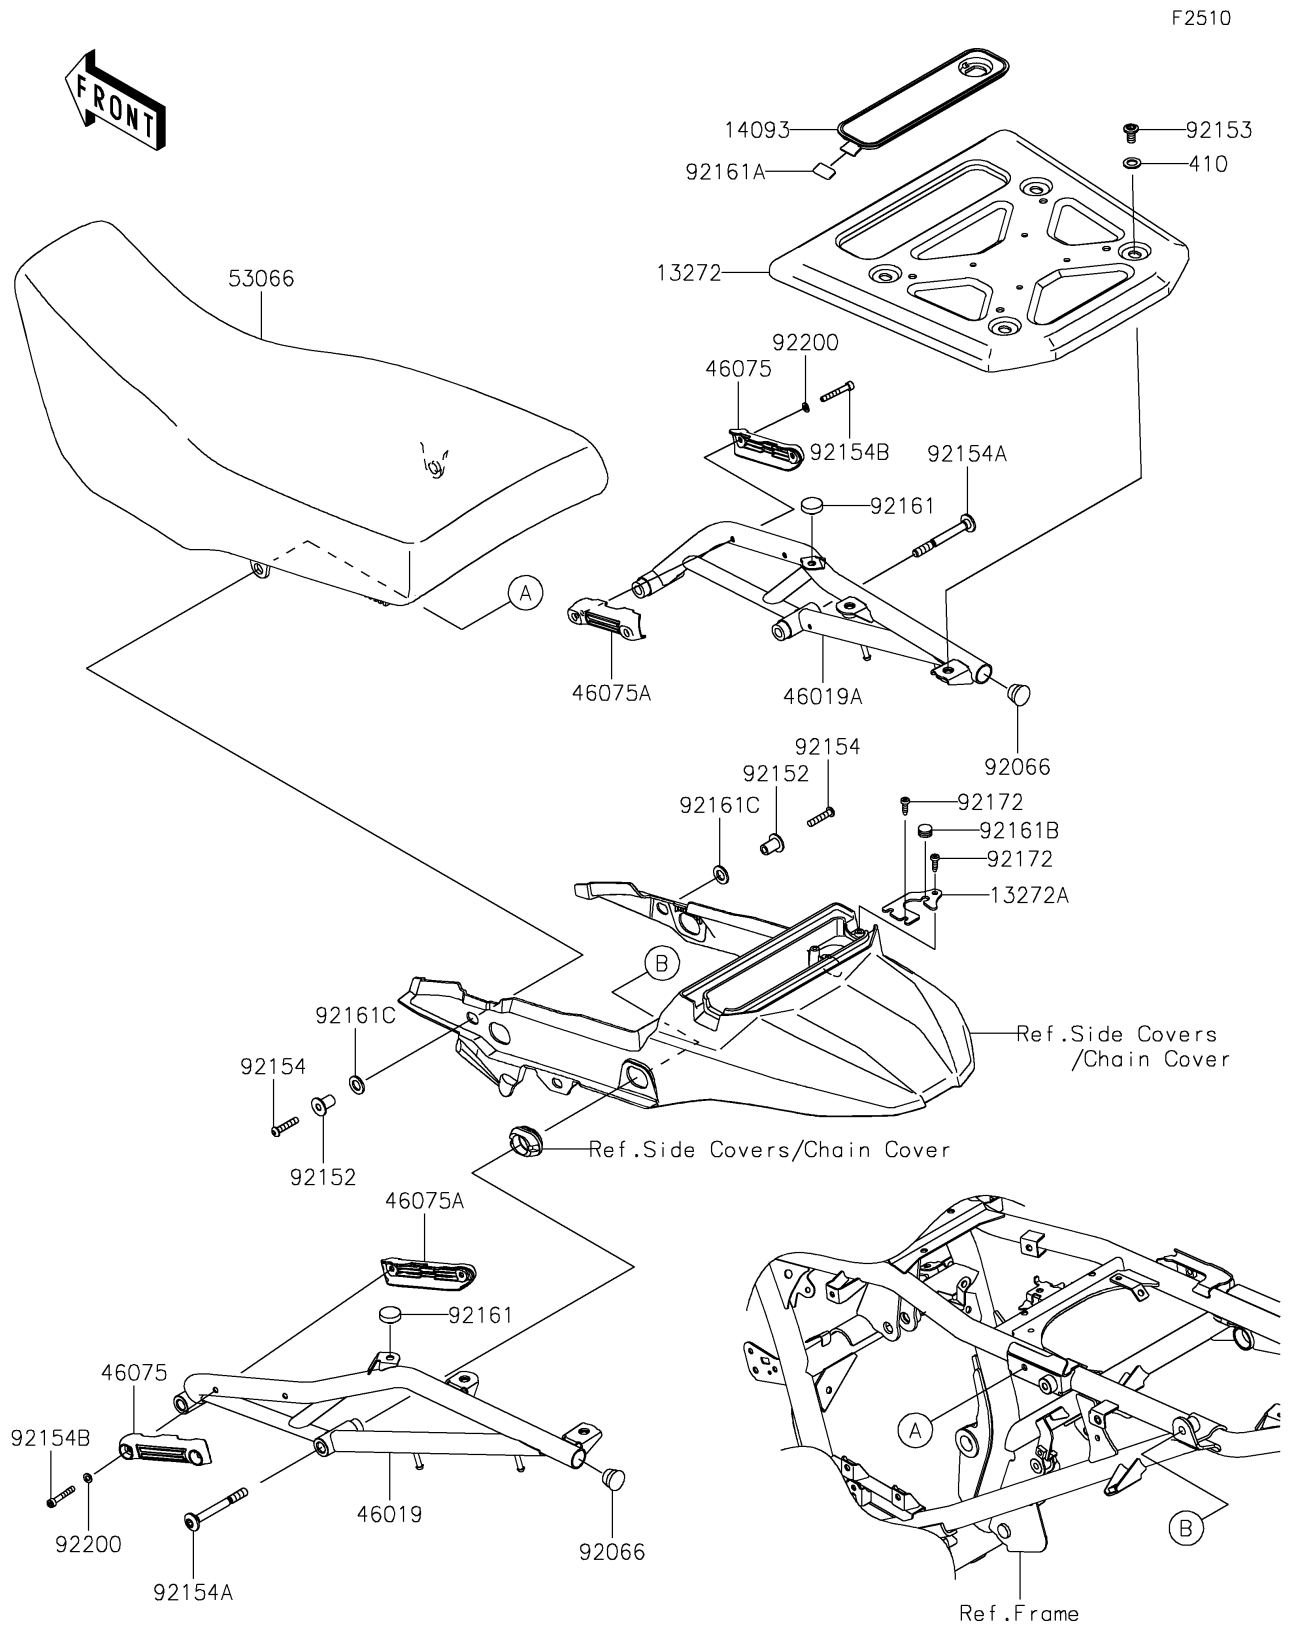

## PARTS DIAGRAM

### Seat

## PARTS LIST

### Seat

ITEM NAME	PART NUMBER	QUANTITY
PLATE,CARRIER (Ref # 13272)	13272-3763	1
PLATE (Ref # 13272A)	13272-3872	1
COVER,TOOL (Ref # 14093)	14093-1079	1
GRIP-ASSY,LH (Ref # 46019)	46019-0107	1
GRIP-ASSY,RH (Ref # 46019A)	46019-0108	1
GRIP,OUTSIDE (Ref # 46075)	46075-0659	2
GRIP,INSIDE (Ref # 46075A)	46075-0660	2
SEAT-ASSY,DUAL,BLACK+SIL (Ref # 53066)	53066-0703-64U	1
PLUG (Ref # 92066)	92066-1220	2
COLLAR (Ref # 92152)	92152-2823	2
BOLT,SOCKET,8X15 (Ref # 92153)	92153-1810	4
BOLT,SOCKET,6X30 (Ref # 92154)	92154-0206	2
BOLT,SOCKET,8X78 (Ref # 92154A)	92154-4346	4
BOLT,SOCKET,5X35 (Ref # 92154B)	92154-4350	4
DAMPER (Ref # 92161)	92161-0336	2
DAMPER,12X23 (Ref # 92161A)	92161-1367	1
DAMPER,8X14X8.9 (Ref # 92161B)	92161-1666	1
DAMPER (Ref # 92161C)	92161-2425	2
SCREW,TAPPING,5X16 (Ref # 92172)	92172-1425	3
WASHER,5.5X10X1.2 (Ref # 92200)	92200-2495	4
WASHER-PLAIN-SMALL,10MM (Ref # 410)	410AA1000	4