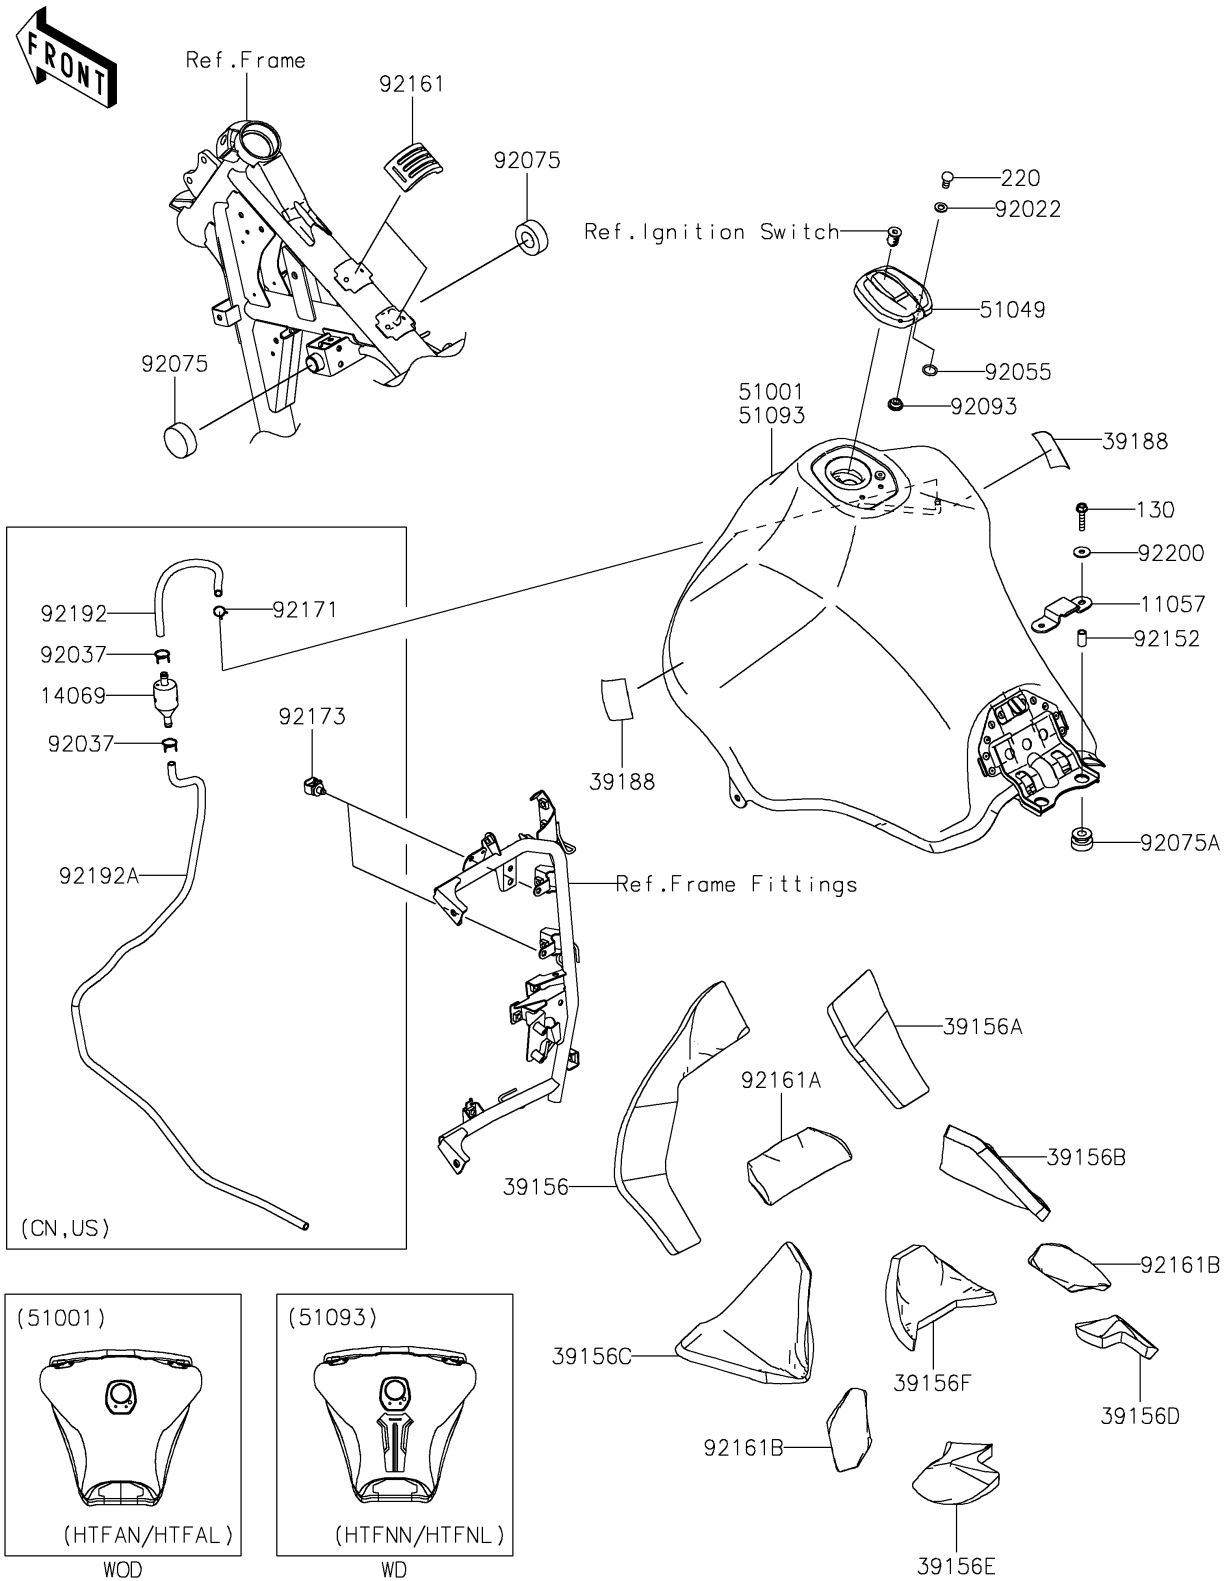

2026 KLR® 650 ADVENTURE ABS

PARTS DIAGRAM

Fuel Tank

F2410

2026 KLR[®] 650 ADVENTURE ABS

PARTS LIST

Fuel Tank

ITEM NAME	PART NUMBER	QUANTITY
-----------	-------------	----------
