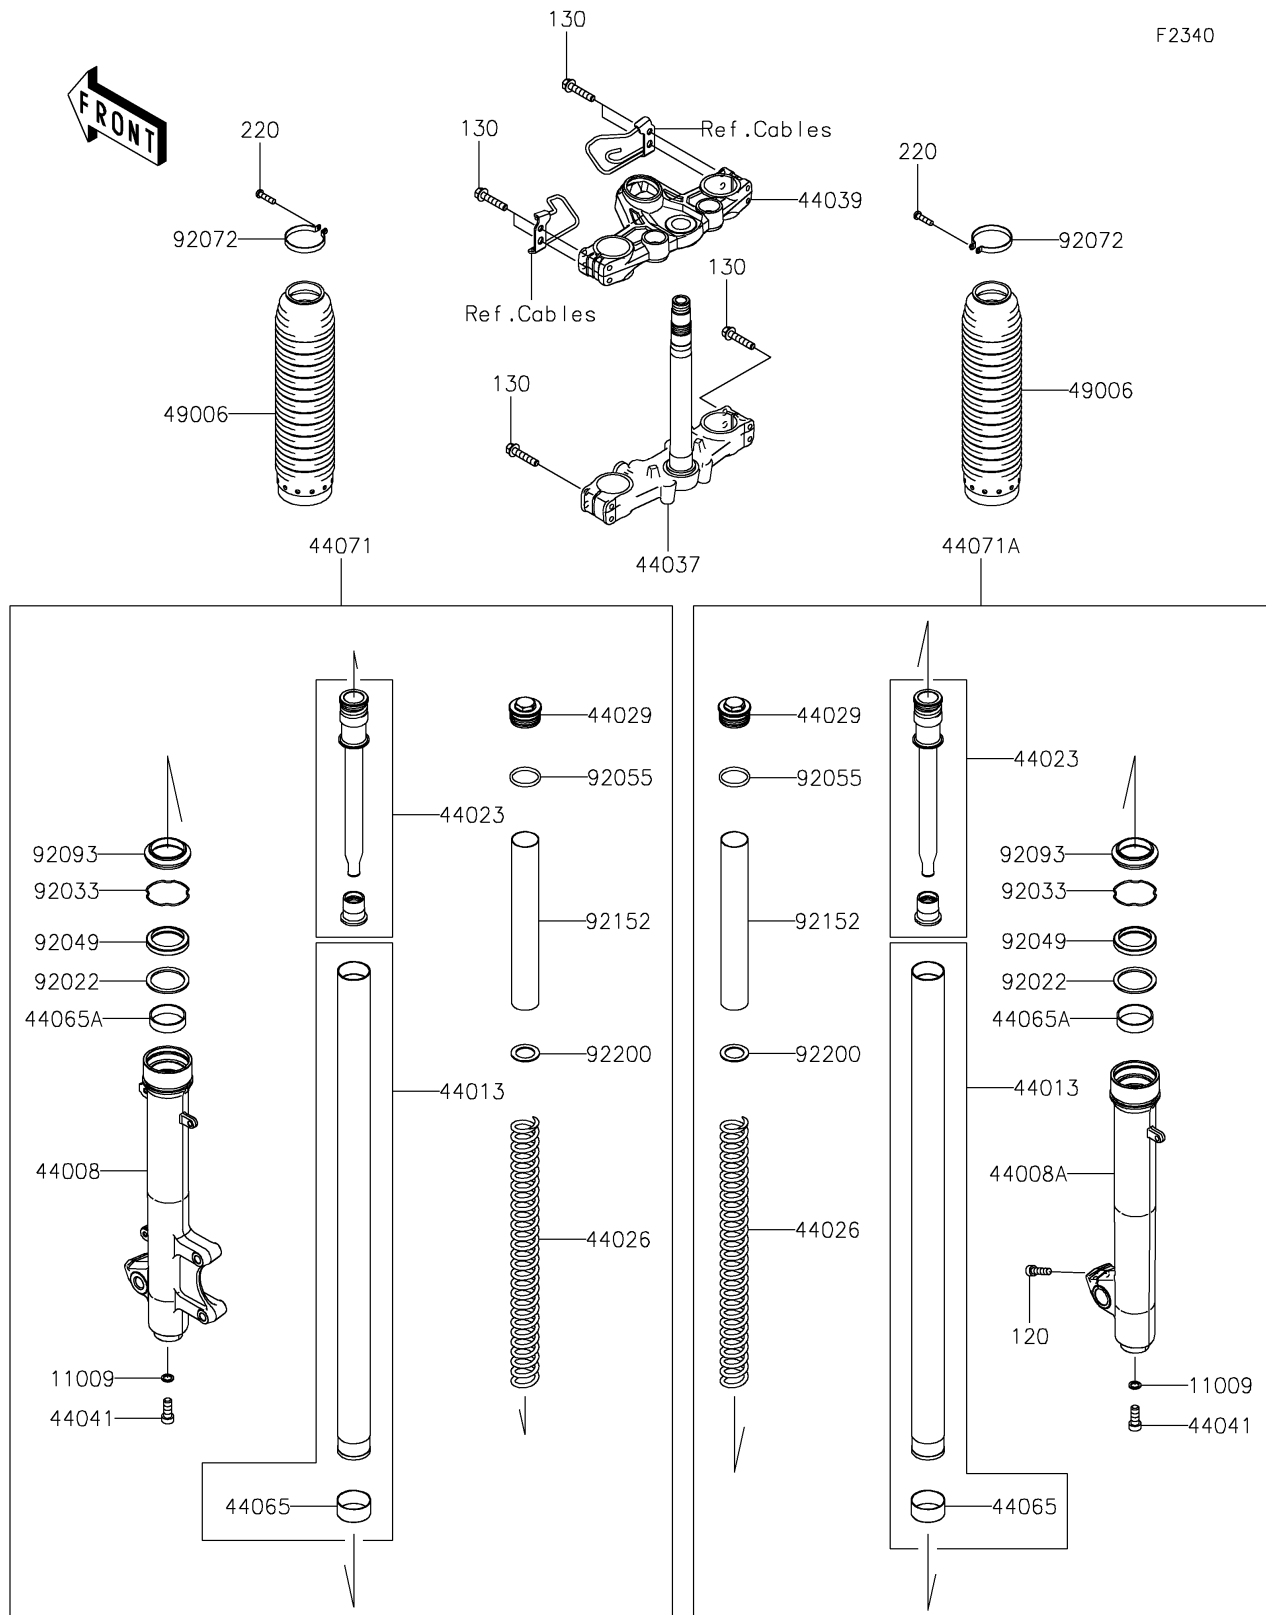

2026 KLR® 650 ADVENTURE ABS

PARTS DIAGRAM

Front Fork

2026 KLR[®] 650 ADVENTURE ABS

PARTS LIST

Front Fork

ITEM NAME	PART NUMBER	QUANTITY
-----------	-------------	----------
