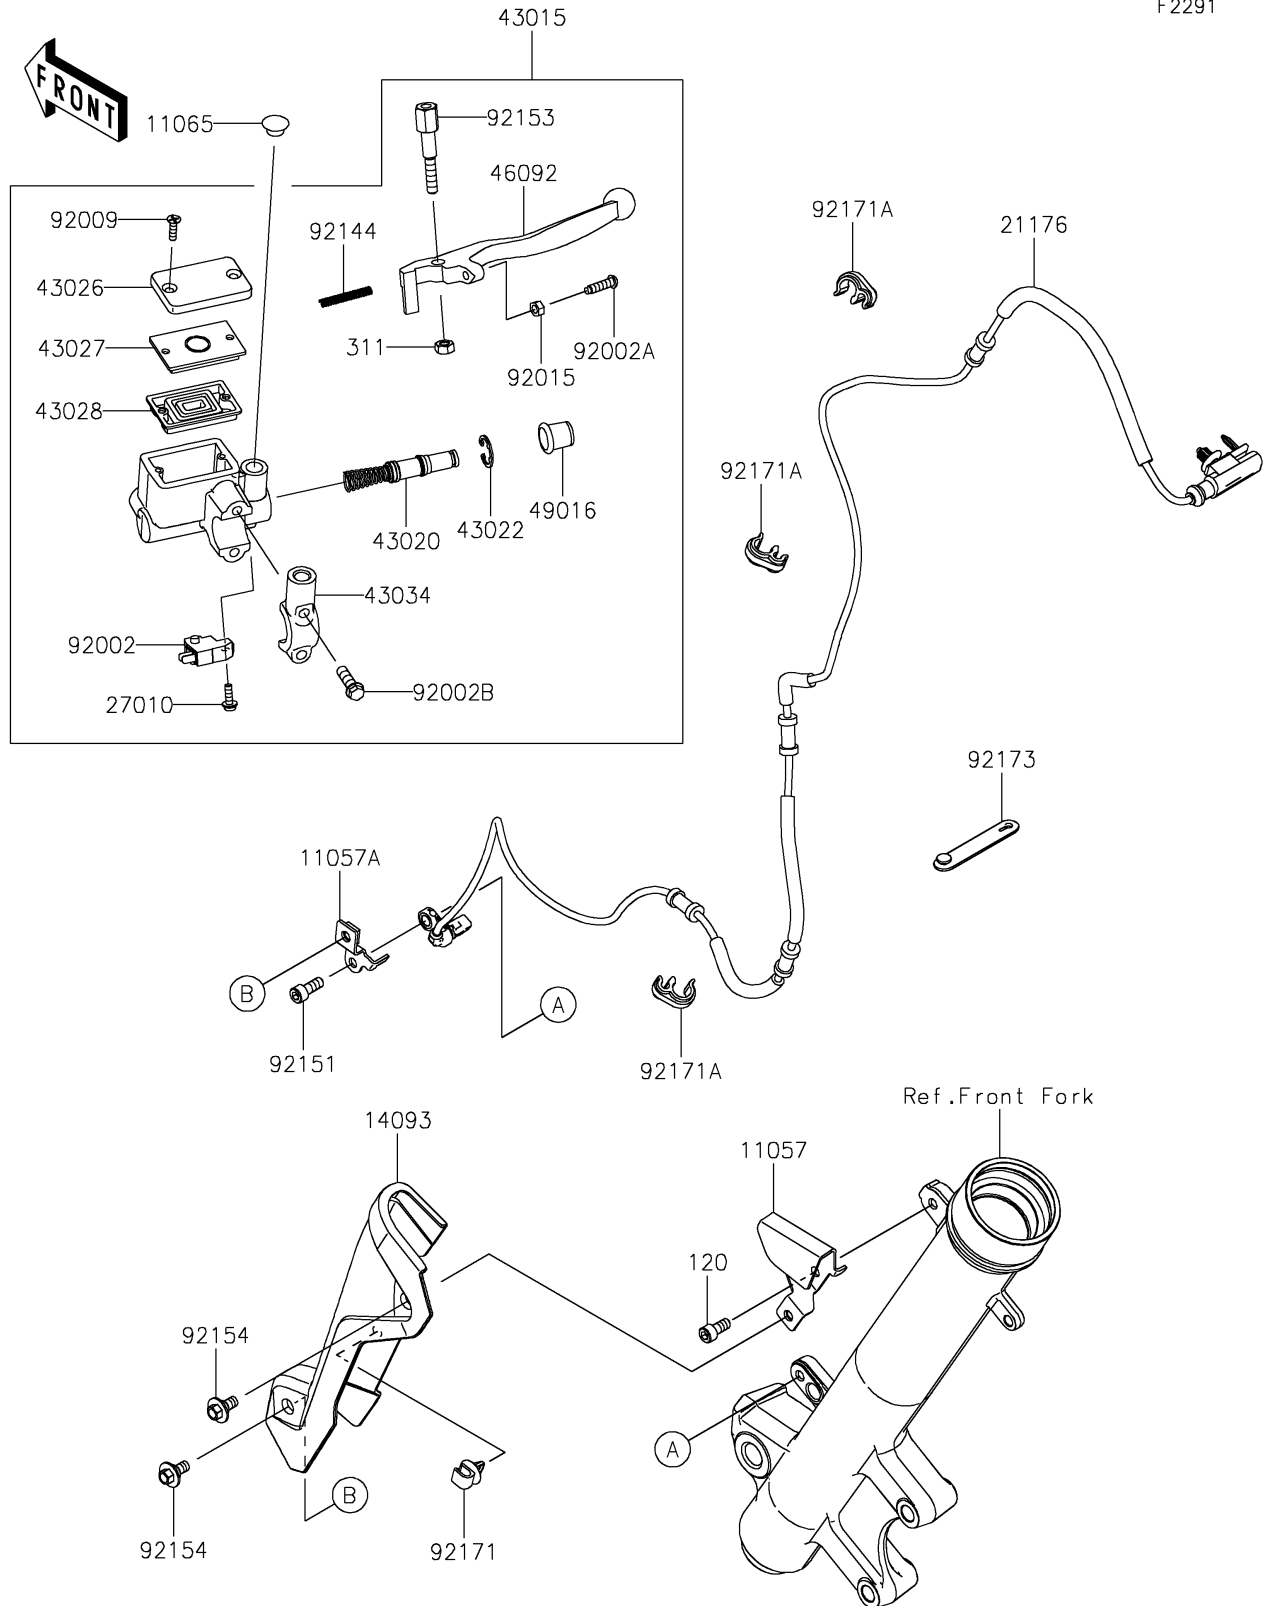

2026 KLR[®] 650 ADVENTURE ABS

PARTS DIAGRAM

Front Master Cylinder

F2291

2026 KLR[®] 650 ADVENTURE ABS

PARTS LIST

Front Master Cylinder

ITEM NAME	PART NUMBER	QUANTITY
-----------	-------------	----------
