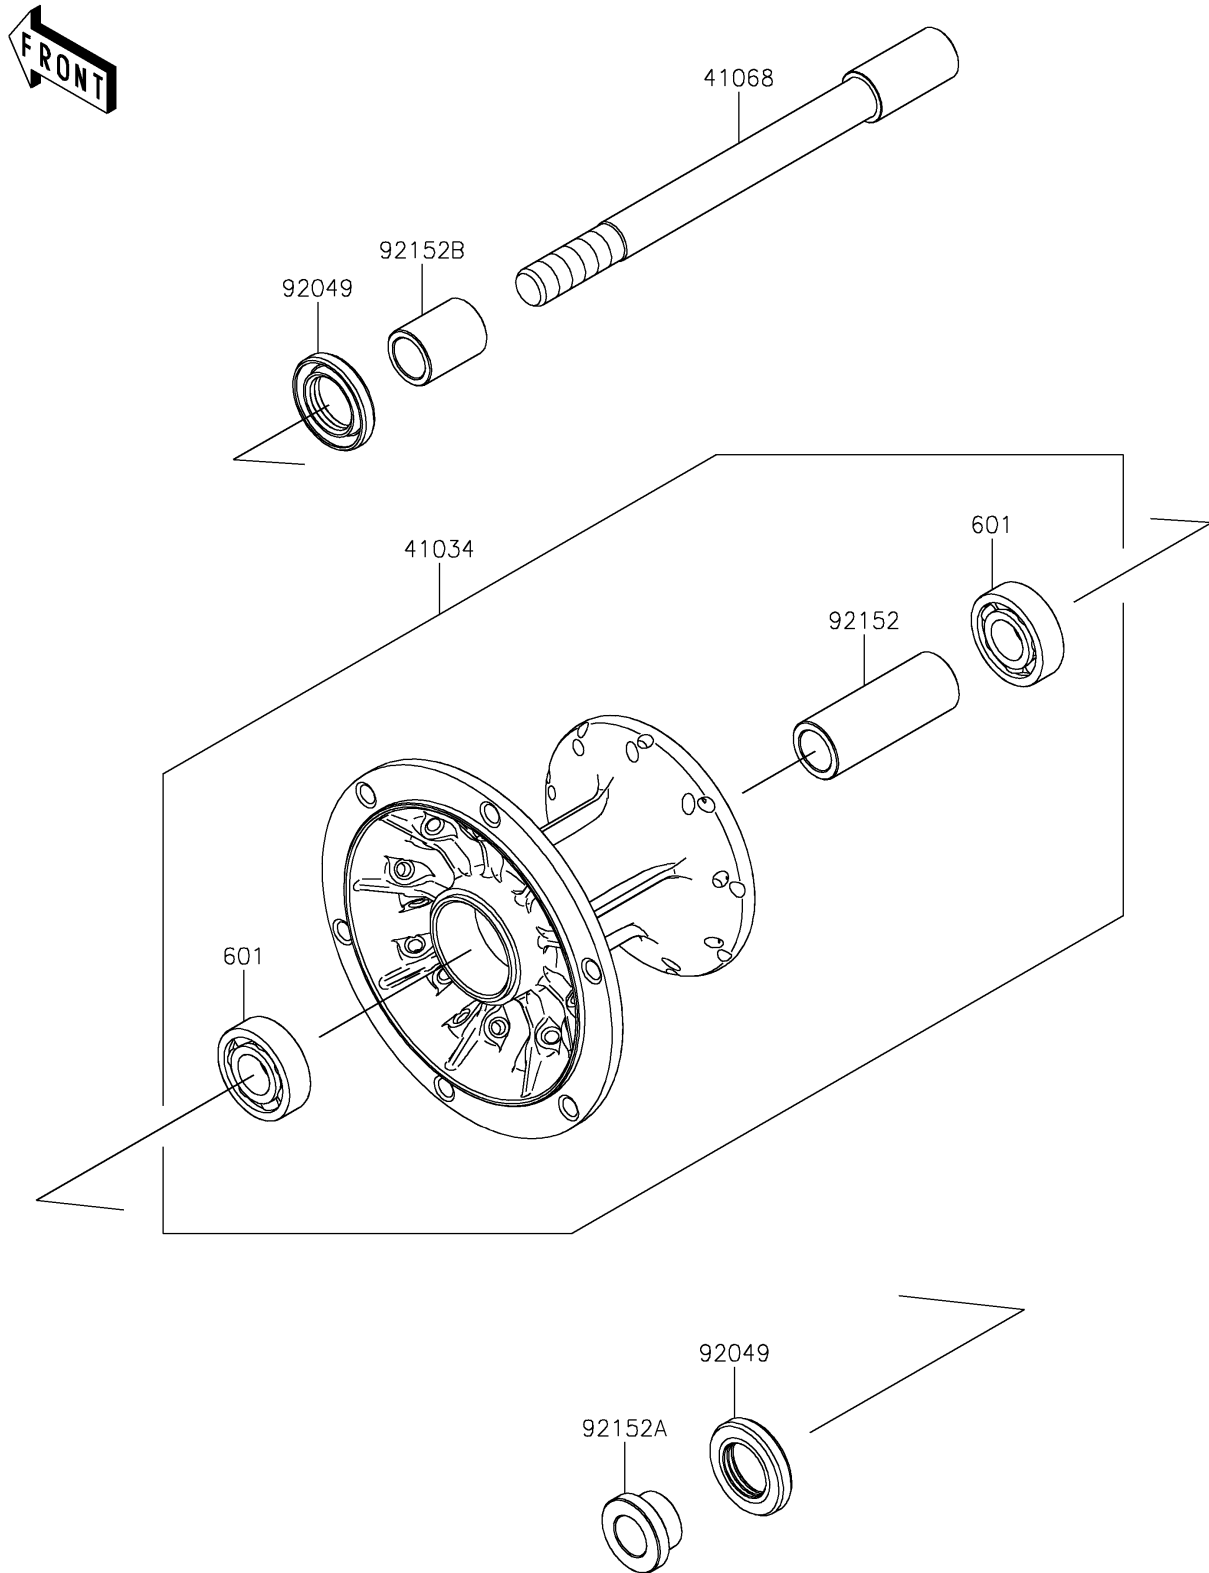

2026 KLR[®] 650 ADVENTURE ABS

PARTS DIAGRAM

Front Hub

F2230

2026 KLR[®] 650 ADVENTURE ABS

PARTS LIST

Front Hub

ITEM NAME	PART NUMBER	QUANTITY
-----------	-------------	----------
