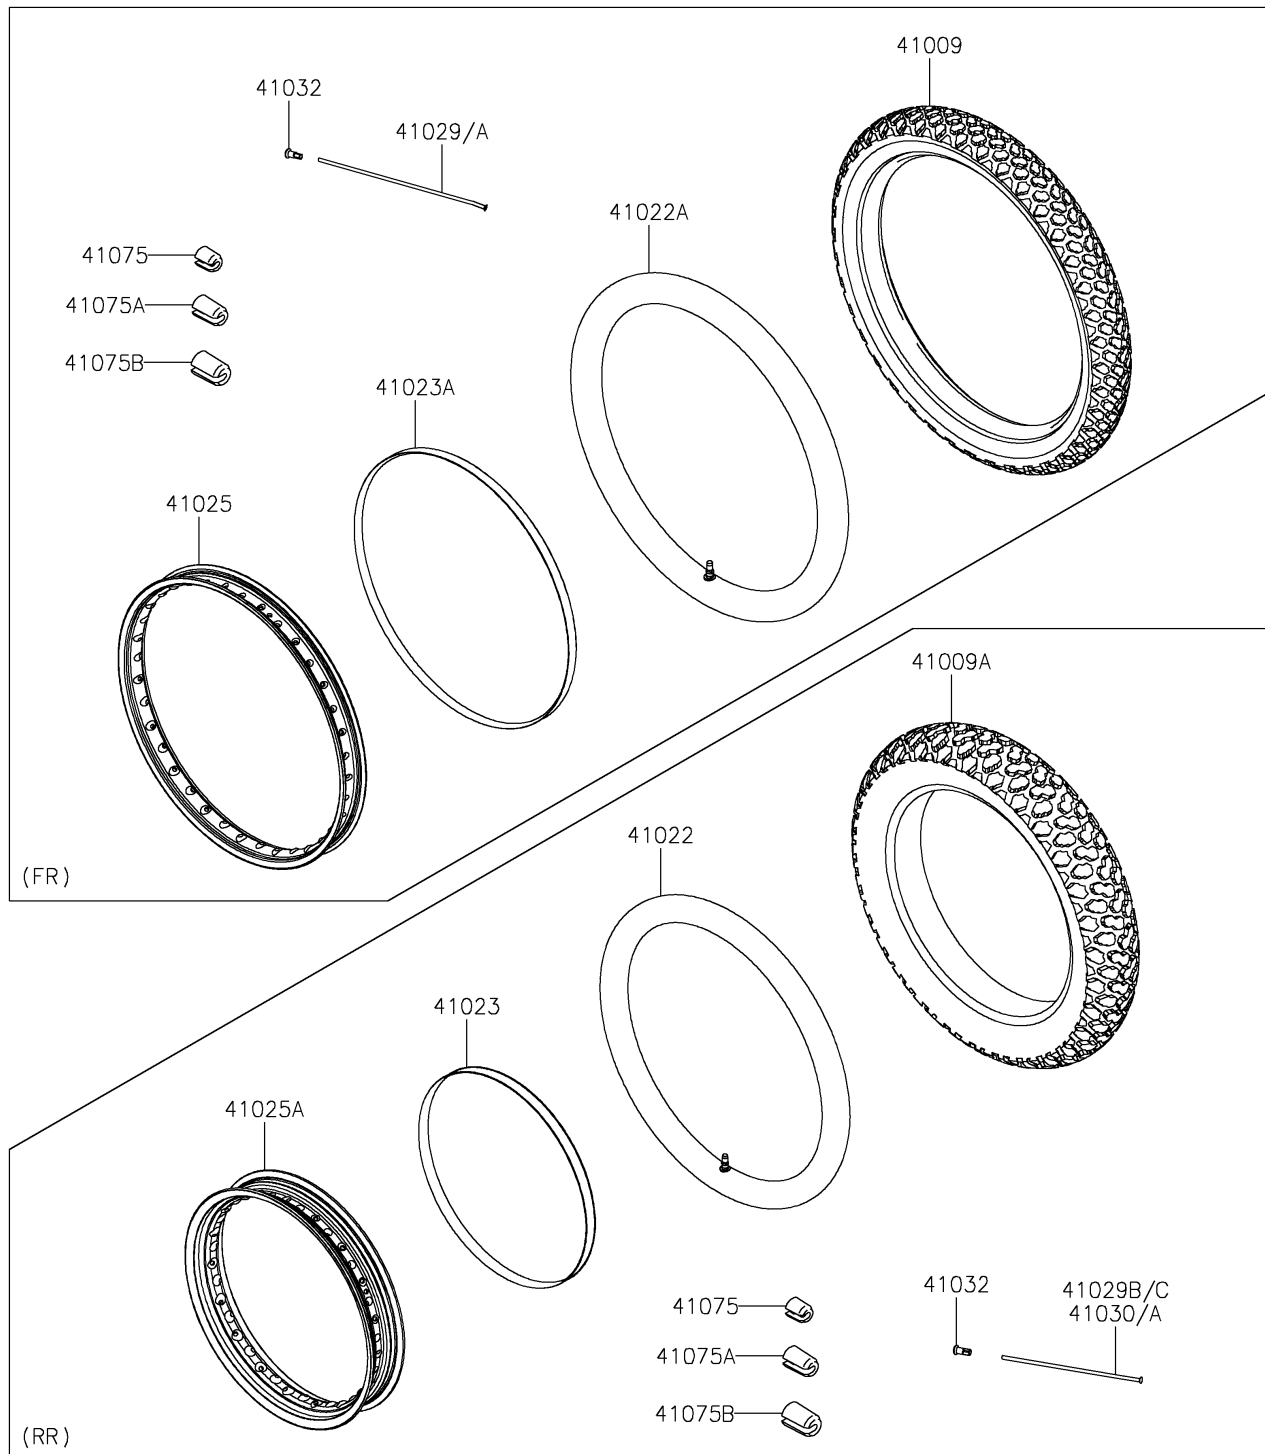

2026 KLR® 650 ADVENTURE ABS

PARTS DIAGRAM

Wheels/Tires

F2210

2026 KLR[®] 650 ADVENTURE ABS

PARTS LIST

Wheels/Tires

ITEM NAME	PART NUMBER	QUANTITY
-----------	-------------	----------
