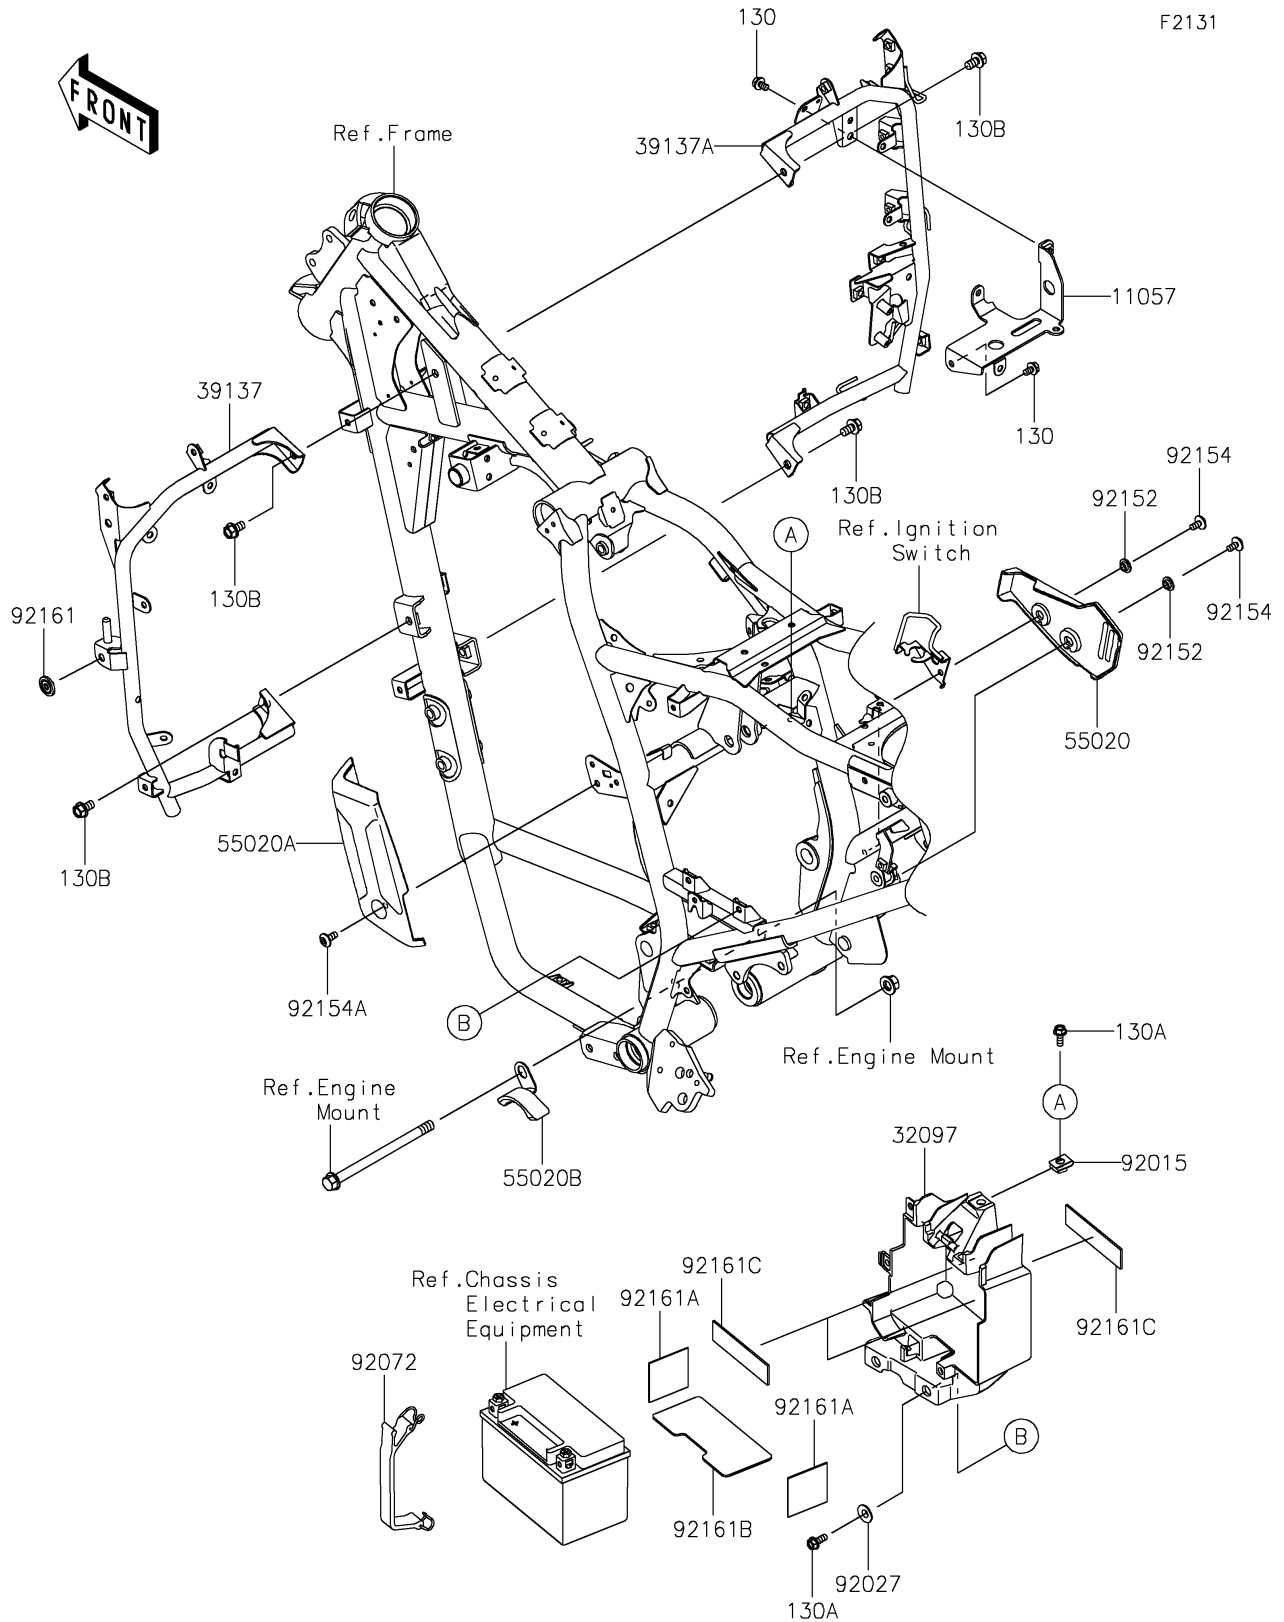

2026 KLR650 Adventure ABS

PARTS DIAGRAM

Frame Fittings

2026 KLR650 Adventure ABS

PARTS LIST

Frame Fittings

ITEM NAME	PART NUMBER	QUANTITY
-----------	-------------	----------
