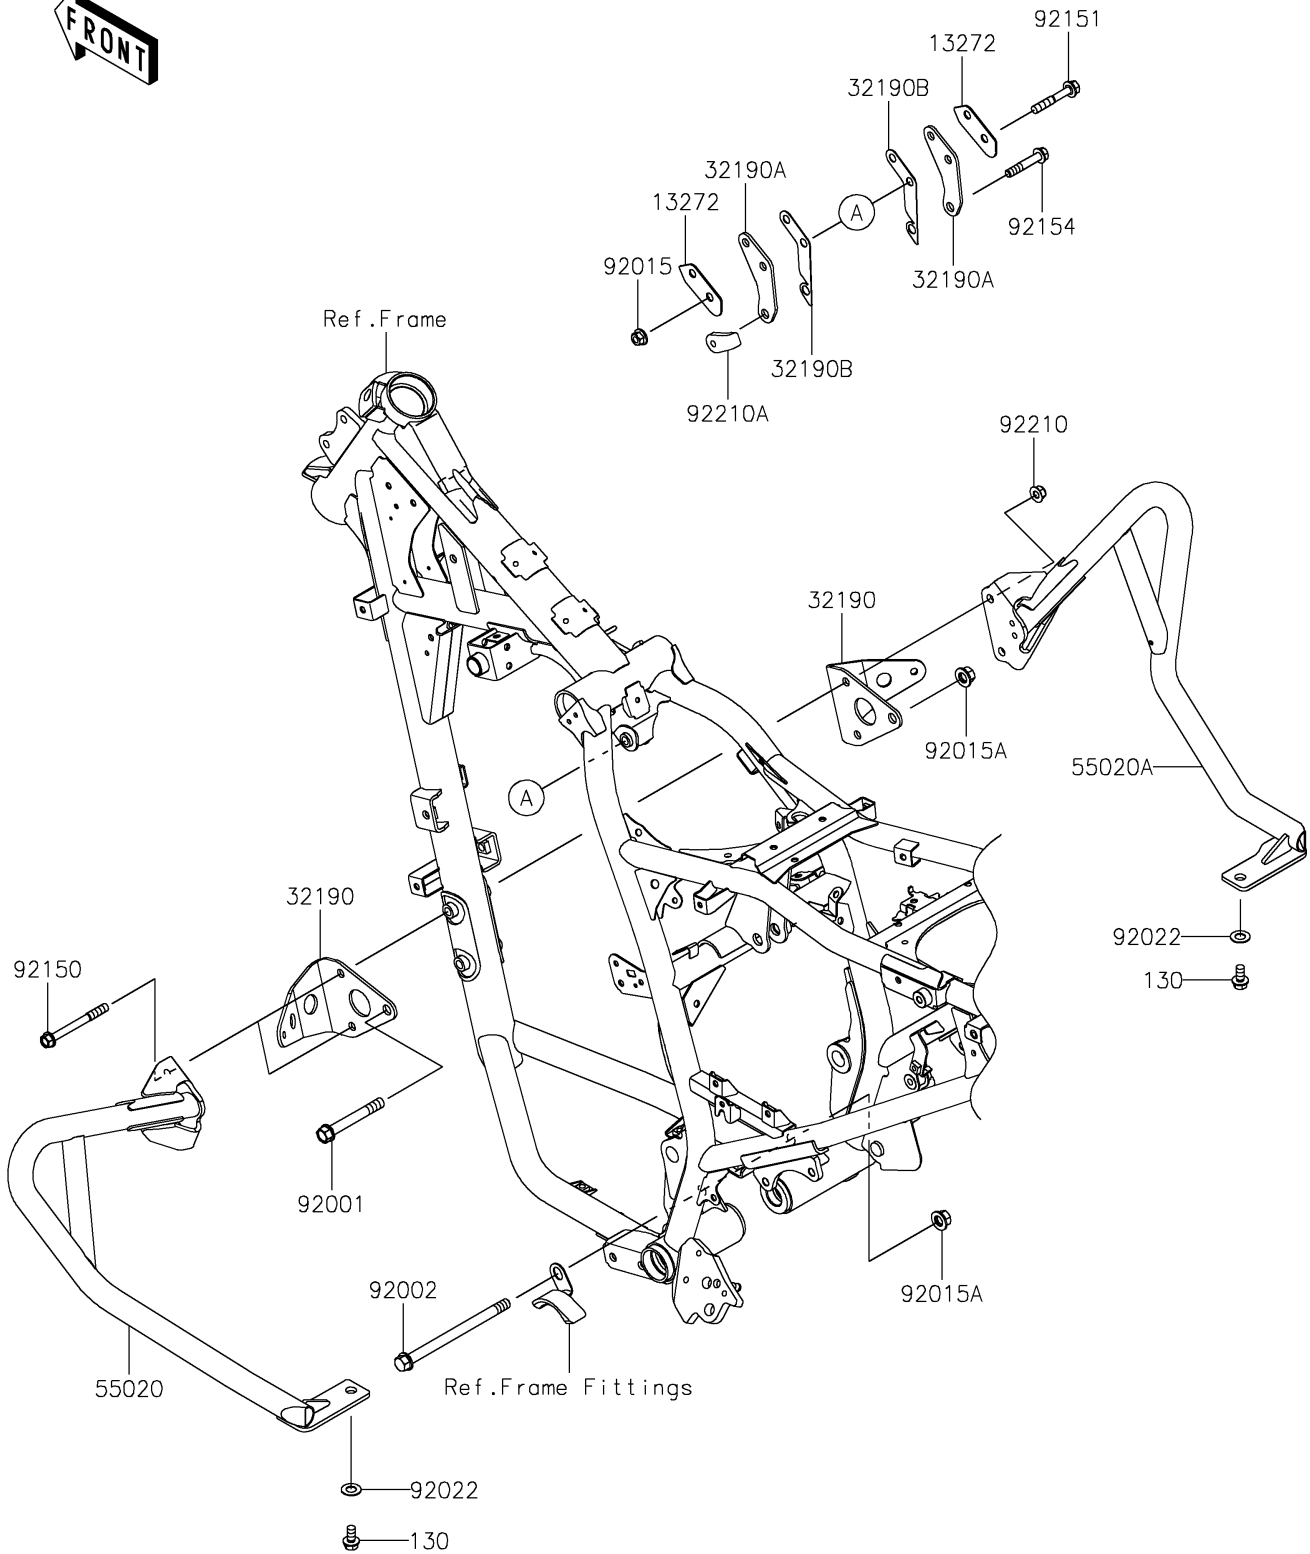

2026 KLR® 650 ADVENTURE ABS

PARTS DIAGRAM

Engine Mount

F2122

2026 KLR[®] 650 ADVENTURE ABS

PARTS LIST

Engine Mount

ITEM NAME	PART NUMBER	QUANTITY
-----------	-------------	----------
