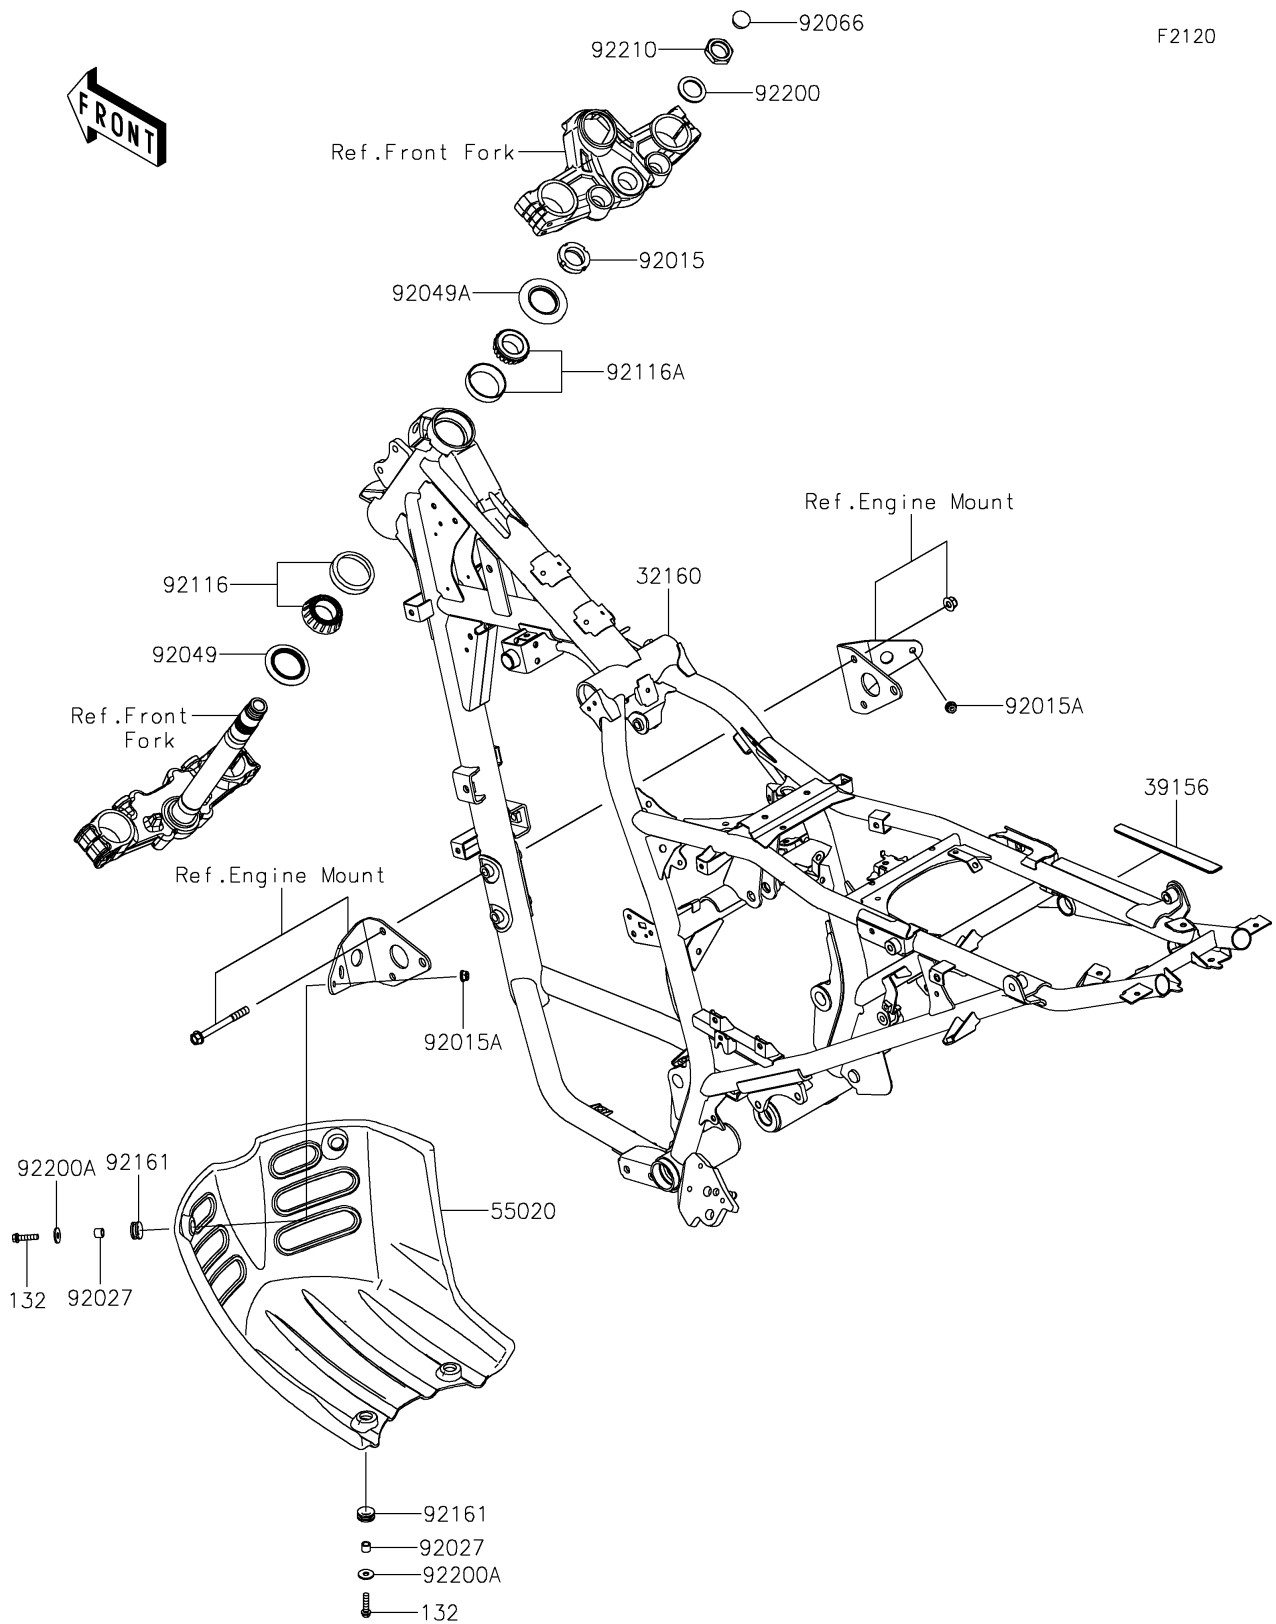

2026 KLR650 Adventure ABS

PARTS DIAGRAM

Frame

2026 KLR650 Adventure ABS

PARTS LIST

Frame

ITEM NAME	PART NUMBER	QUANTITY
FRAME-COMP,F.S.BLACK (Ref # 32160)	32160-1906-18R	1
PAD,RH (Ref # 39156)	39156-2775	1
GUARD,ENGINE,F.BLACK (Ref # 55020)	55020-2372-6Z	1
NUT,25MM,T=12 (Ref # 92015)	92015-1546	1
NUT,LOCK,FLANGED,6MM (Ref # 92015A)	92015-1603	2
COLLAR,6.8X10X8.5 (Ref # 92027)	92027-129	4
SEAL-OIL,XMHE36X52X4J (Ref # 92049)	92049-1162	1
SEAL-OIL,STEERING STEM (Ref # 92049A)	92049-1214	1
PLUG (Ref # 92066)	92066-1306	1
BEARING-ROLLER,HR320/28XJ (Ref # 92116)	92116-1009	1
BEARING-ROLLER,HICAP 32005JR (Ref # 92116A)	92116-1052	1
DAMPER,10X20X8 (Ref # 92161)	92161-1828	4
WASHER,STEERING STEM (Ref # 92200)	92200-0517	1
WASHER,6.5X18X1.6 (Ref # 92200A)	92200-0766	4
NUT,STEERING STEM,22MM (Ref # 92210)	92210-1521	1
BOLT-FLANGED-SMALL,6X25 (Ref # 132)	132BB0625	4