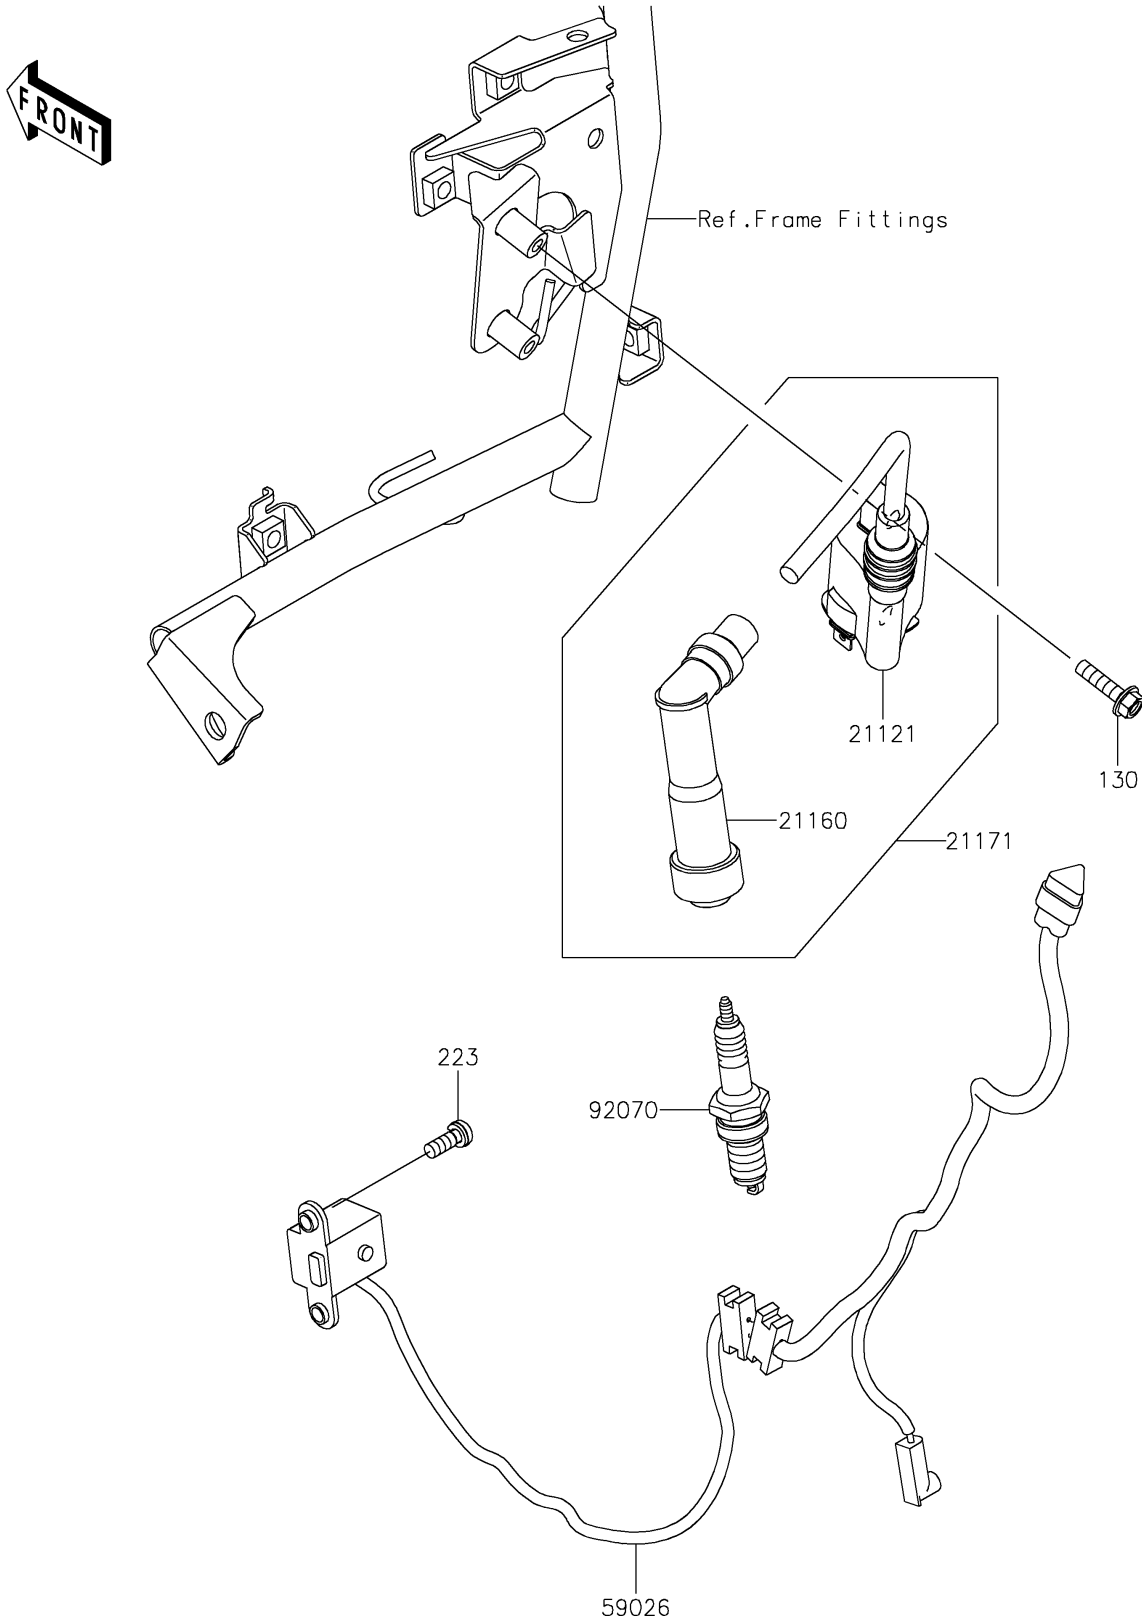

2026 KLR[®] 650 ADVENTURE ABS

PARTS DIAGRAM

Ignition System

E1830

2026 KLR[®] 650 ADVENTURE ABS

PARTS LIST

Ignition System

ITEM NAME	PART NUMBER	QUANTITY
-----------	-------------	----------
