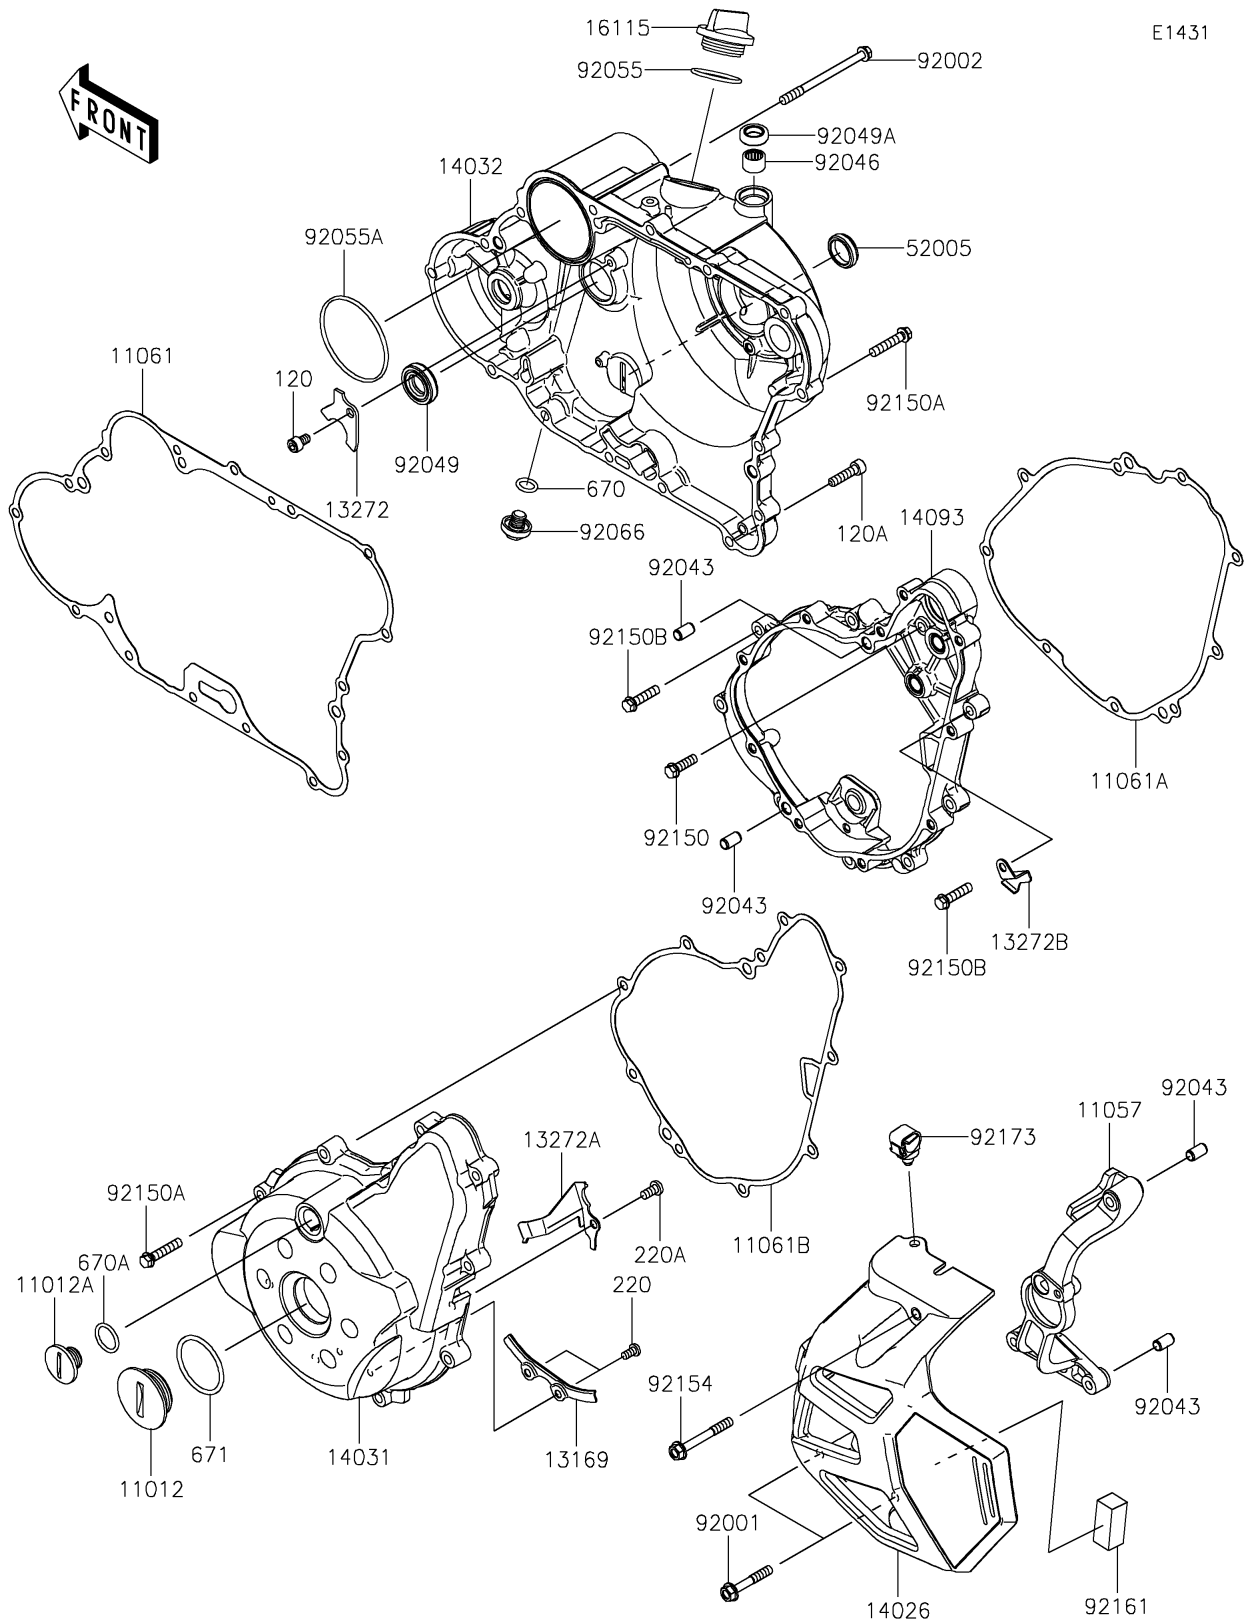

2026 KLR[®] 650 ADVENTURE ABS

PARTS DIAGRAM

Engine Cover(s)

E1431

2026 KLR[®] 650 ADVENTURE ABS

PARTS LIST

Engine Cover(s)

ITEM NAME	PART NUMBER	QUANTITY
-----------	-------------	----------
