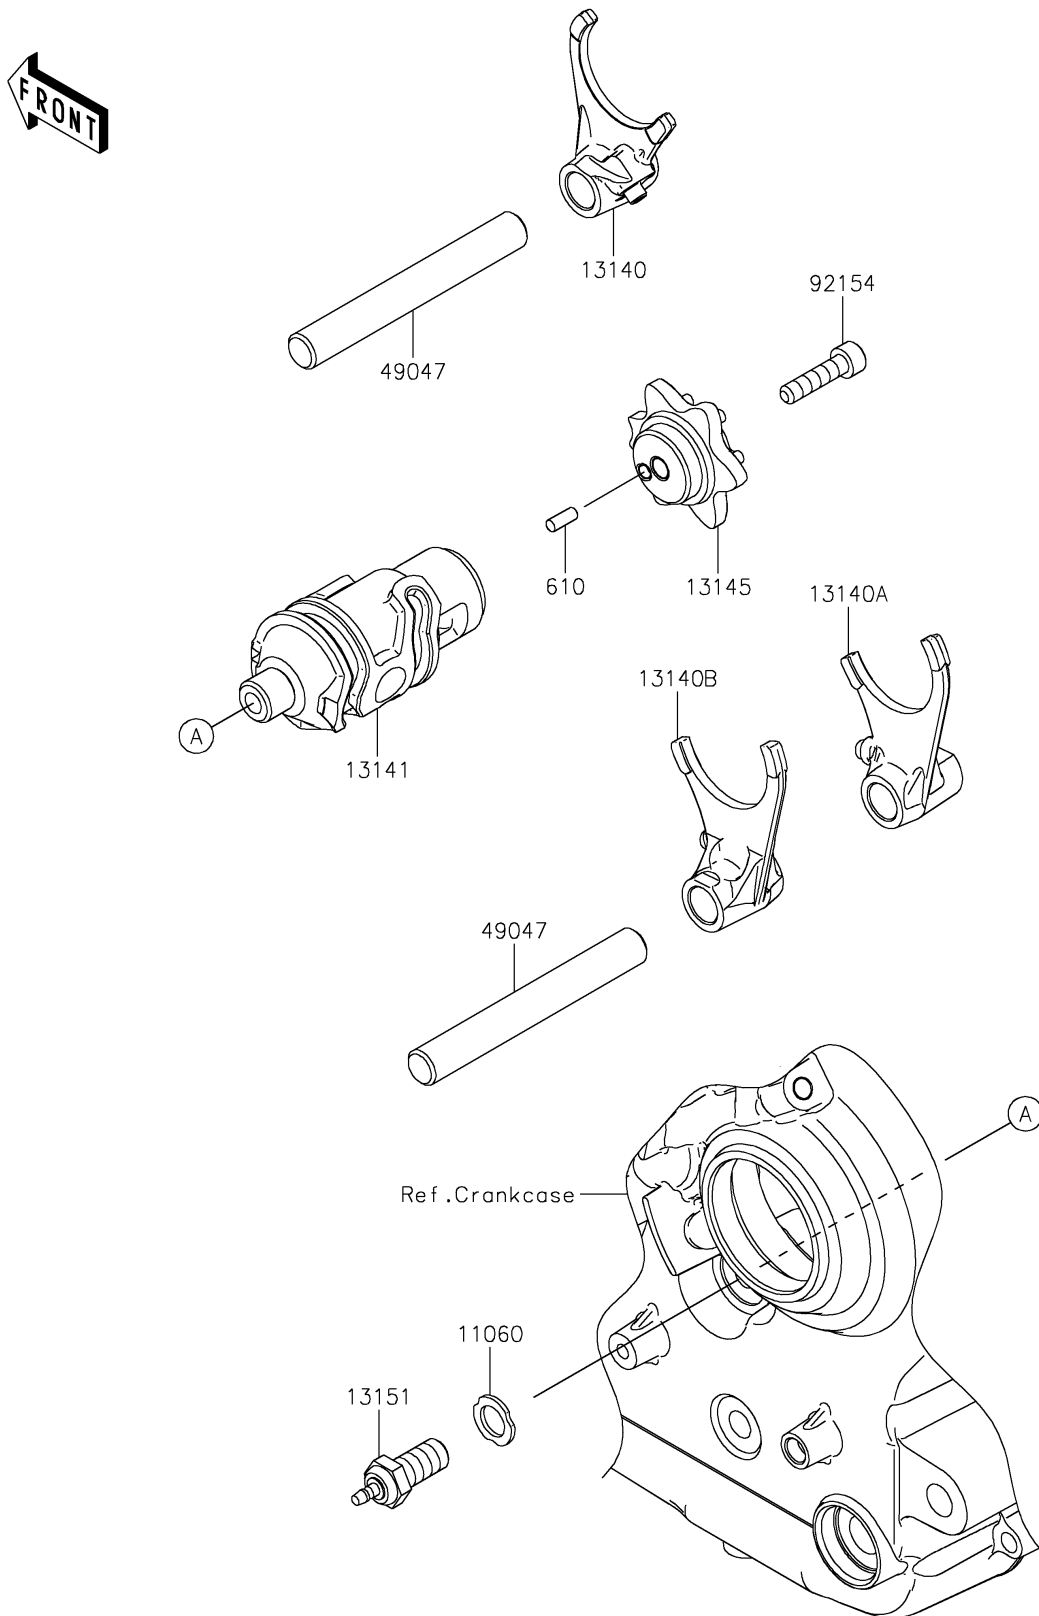

2026 KLR® 650 ADVENTURE ABS

PARTS DIAGRAM

Gear Change Drum/Shift Fork(s)

E1362

2026 KLR[®] 650 ADVENTURE ABS

PARTS LIST

Gear Change Drum/Shift Fork(s)

ITEM NAME

PART NUMBER

QUANTITY
