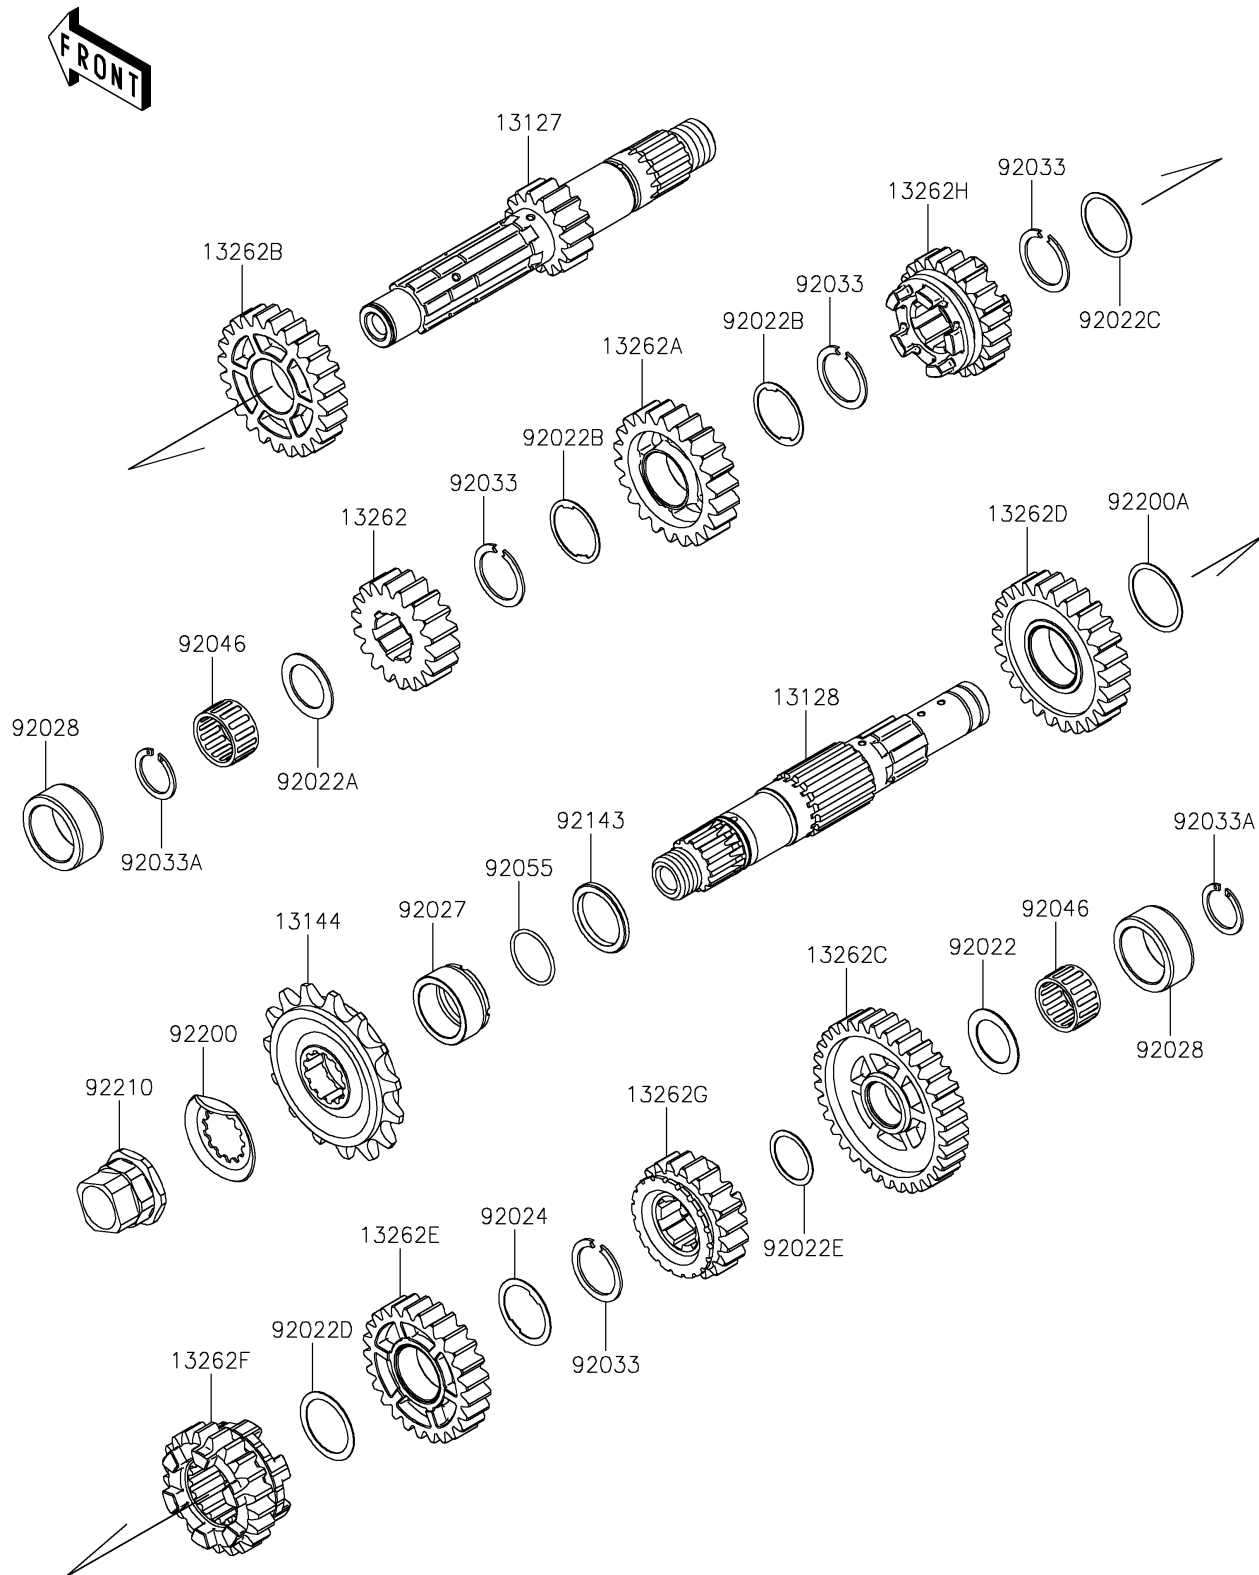

2026 KLR® 650 ADVENTURE ABS

PARTS DIAGRAM

Transmission

E1361

2026 KLR[®] 650 ADVENTURE ABS

PARTS LIST

Transmission

ITEM NAME

PART NUMBER

QUANTITY
