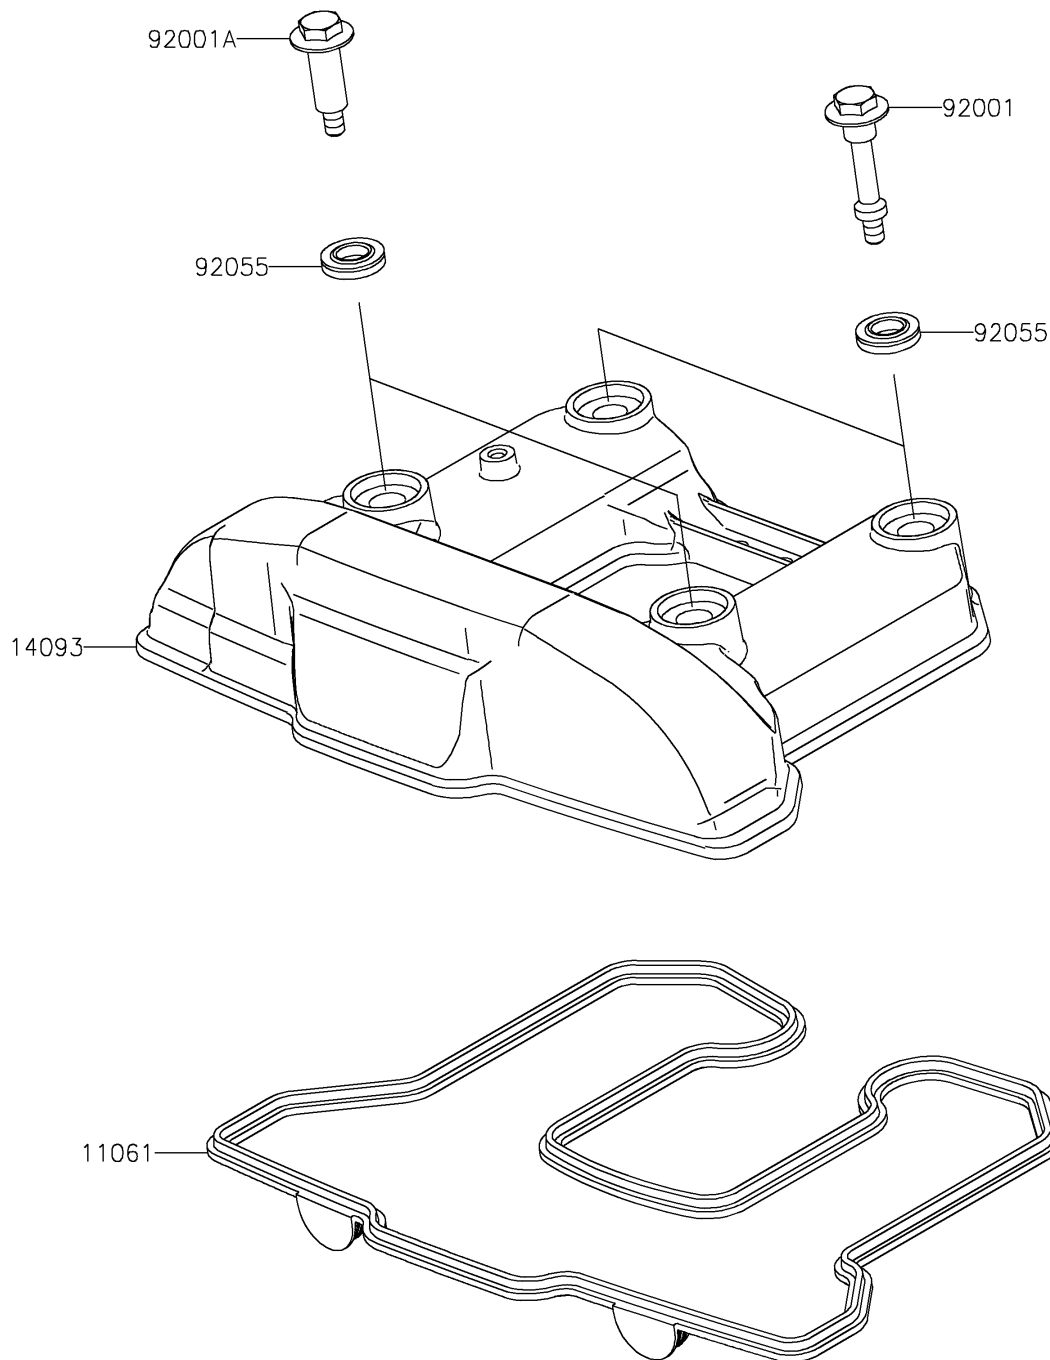

2026 KLR® 650 ADVENTURE ABS

PARTS DIAGRAM

Cylinder Head Cover

E1112

2026 KLR[®] 650 ADVENTURE ABS

PARTS LIST

Cylinder Head Cover

ITEM NAME	PART NUMBER	QUANTITY
-----------	-------------	----------
