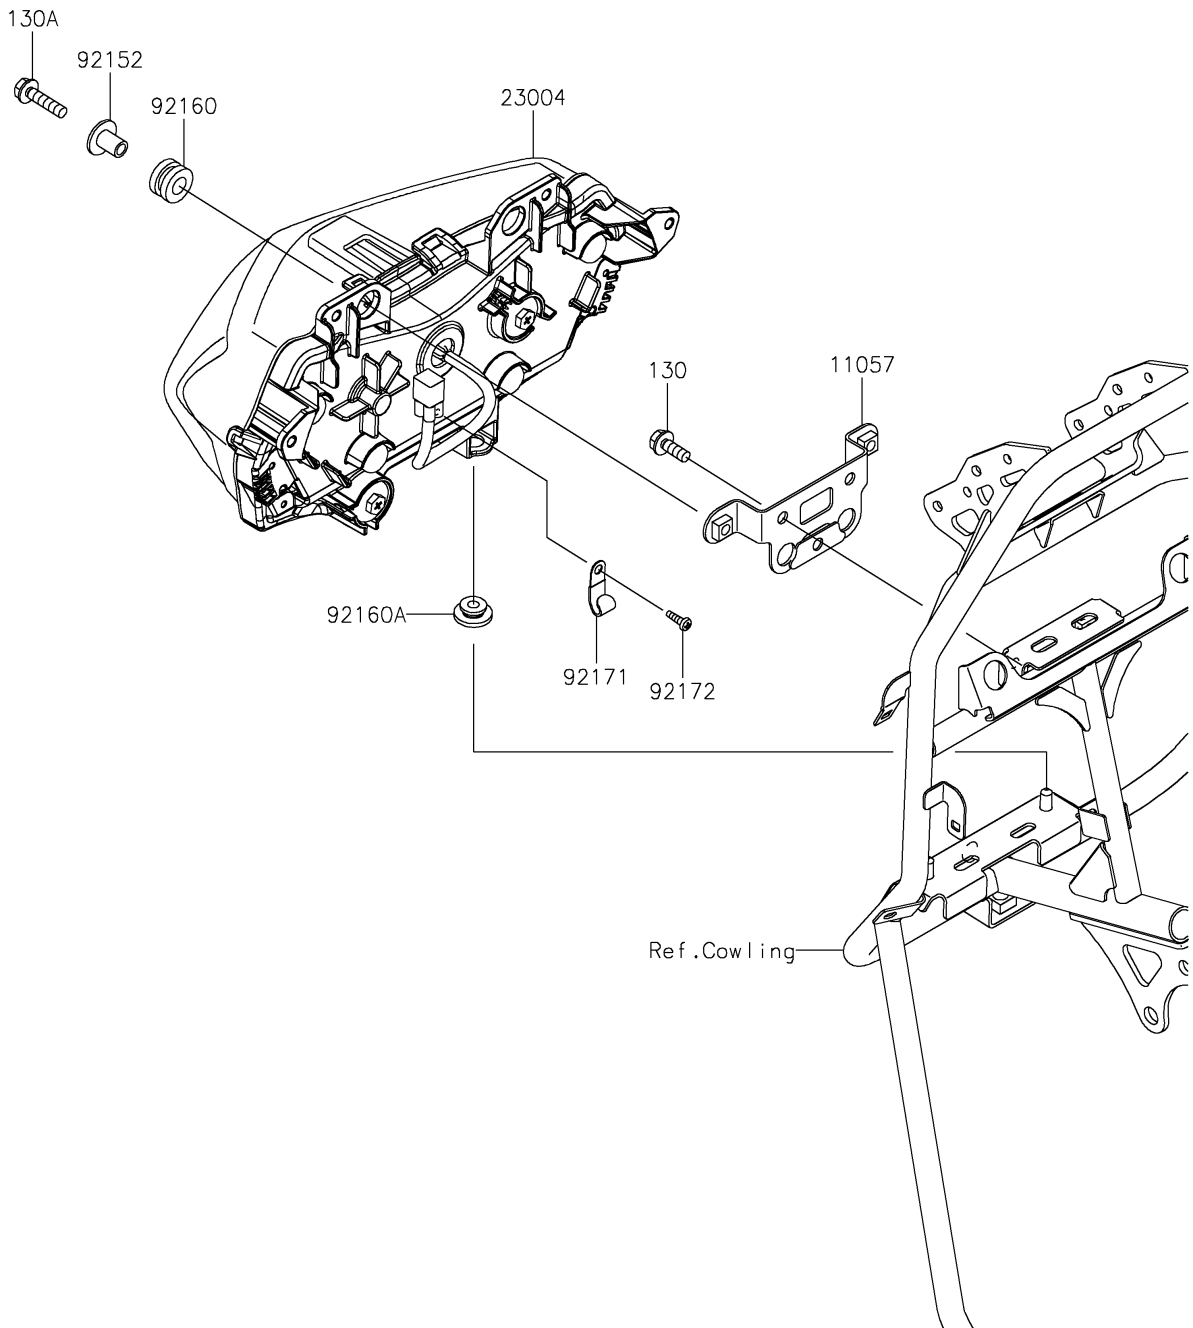

2026 KLR® 650

PARTS DIAGRAM

Headlight(s)

F2710

2026 KLR[®] 650

PARTS LIST

Headlight(s)

Kawasaki

Let the Good Times Roll[®]

ITEM NAME

PART NUMBER

QUANTITY
