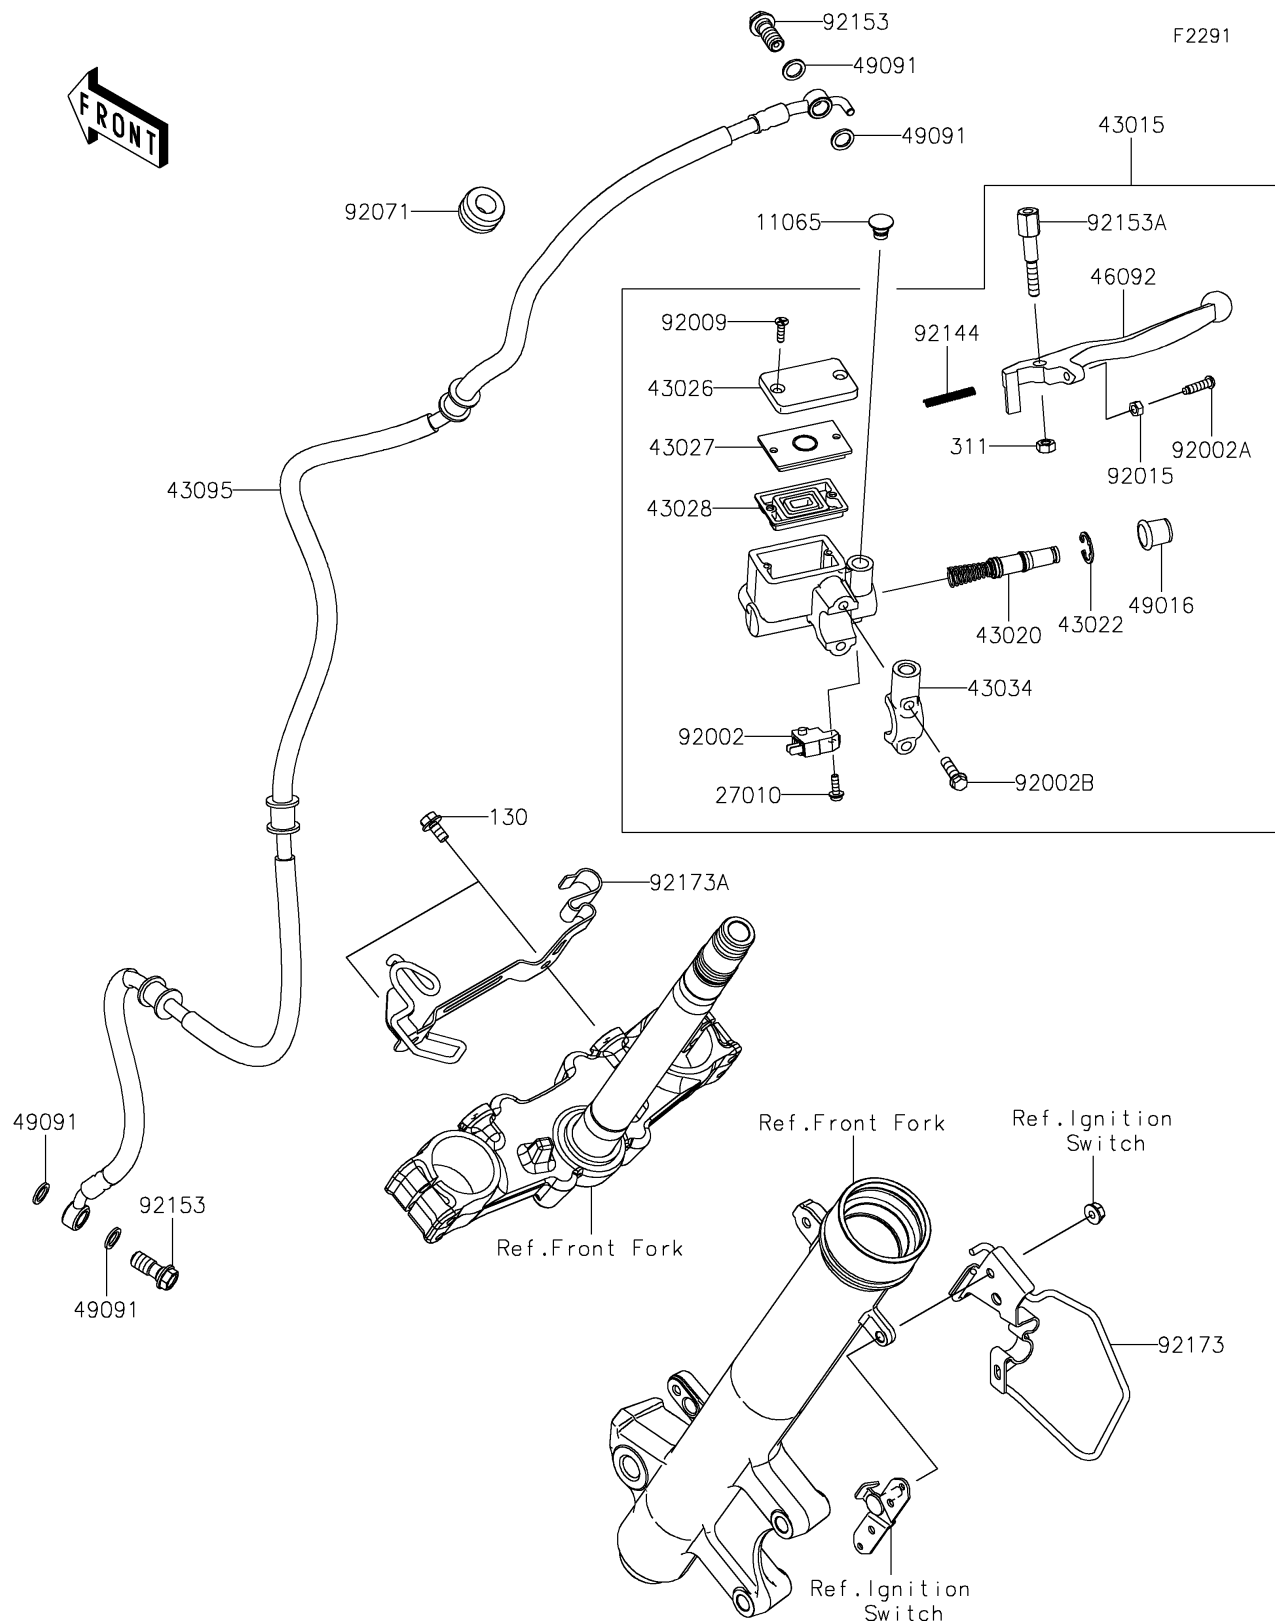

2026 KLR® 650

PARTS DIAGRAM

Front Master Cylinder

2026 KLR[®] 650

PARTS LIST

Front Master Cylinder

ITEM NAME

PART NUMBER

QUANTITY
