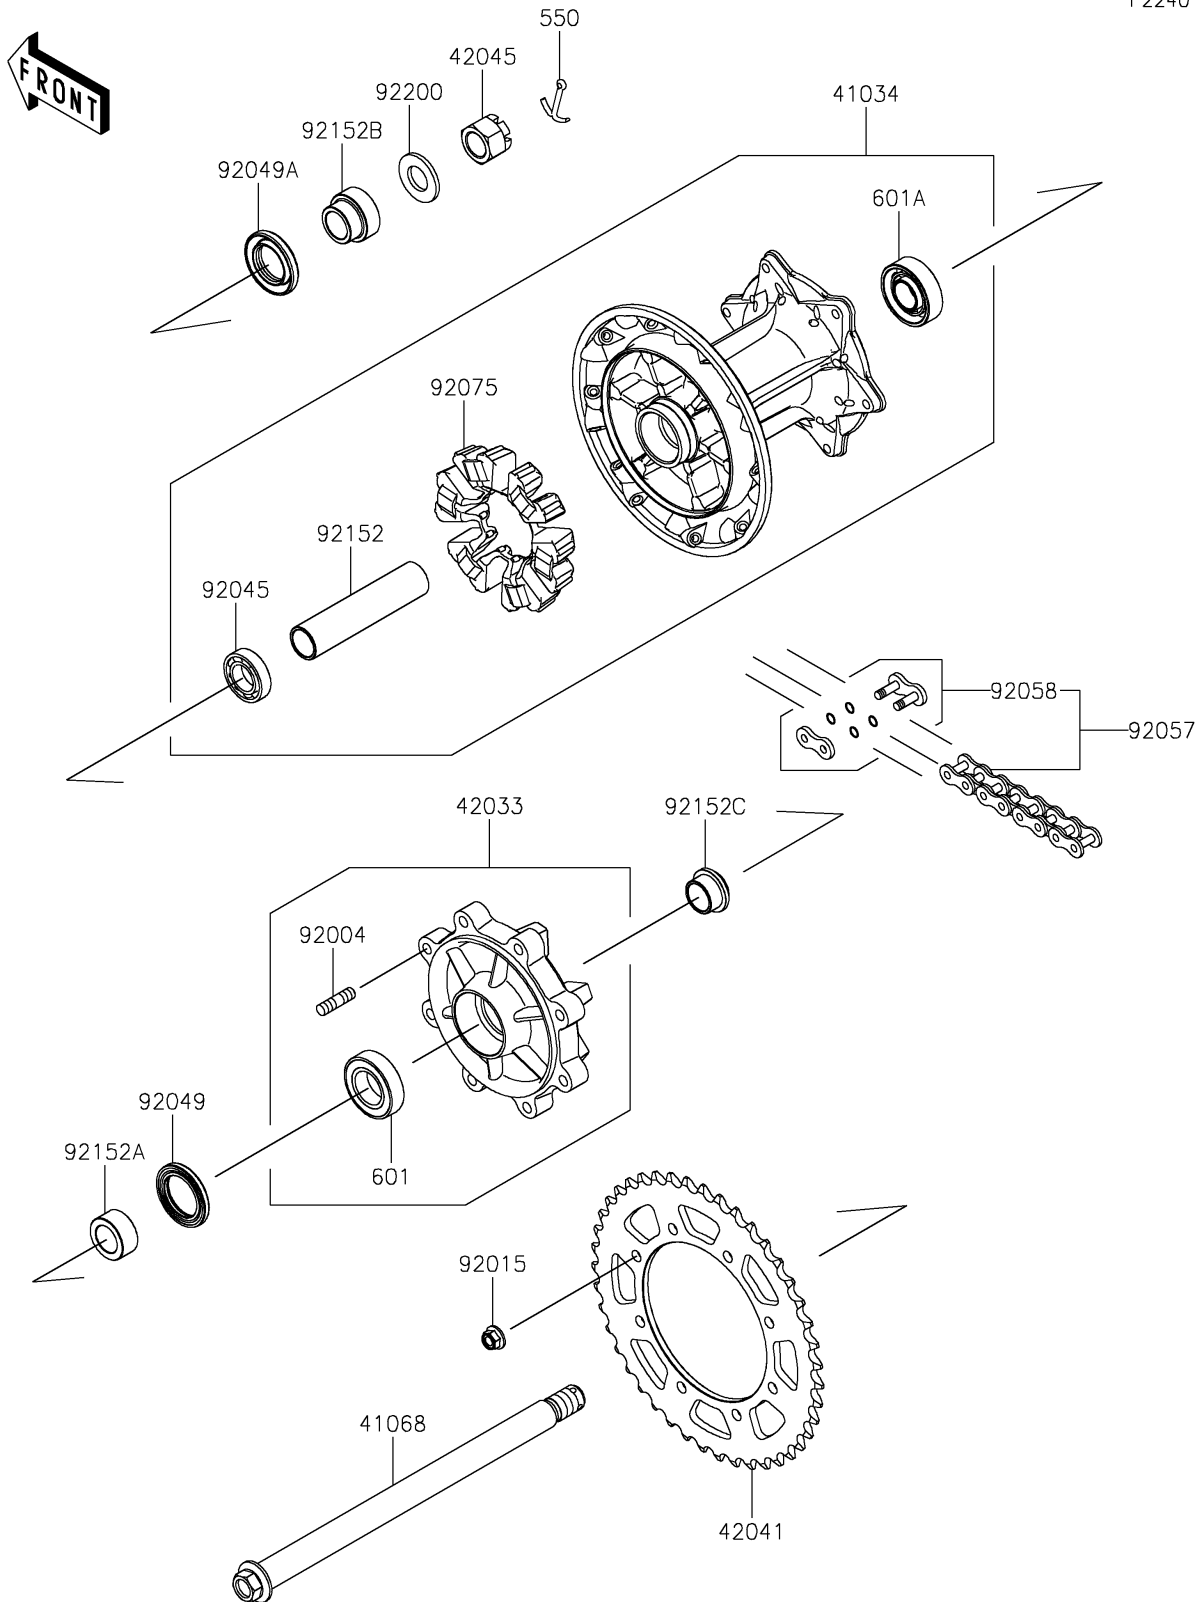

2026 KLR® 650

PARTS DIAGRAM

Rear Hub

F2240

2026 KLR[®] 650

PARTS LIST

Rear Hub

ITEM NAME

PART NUMBER

QUANTITY
