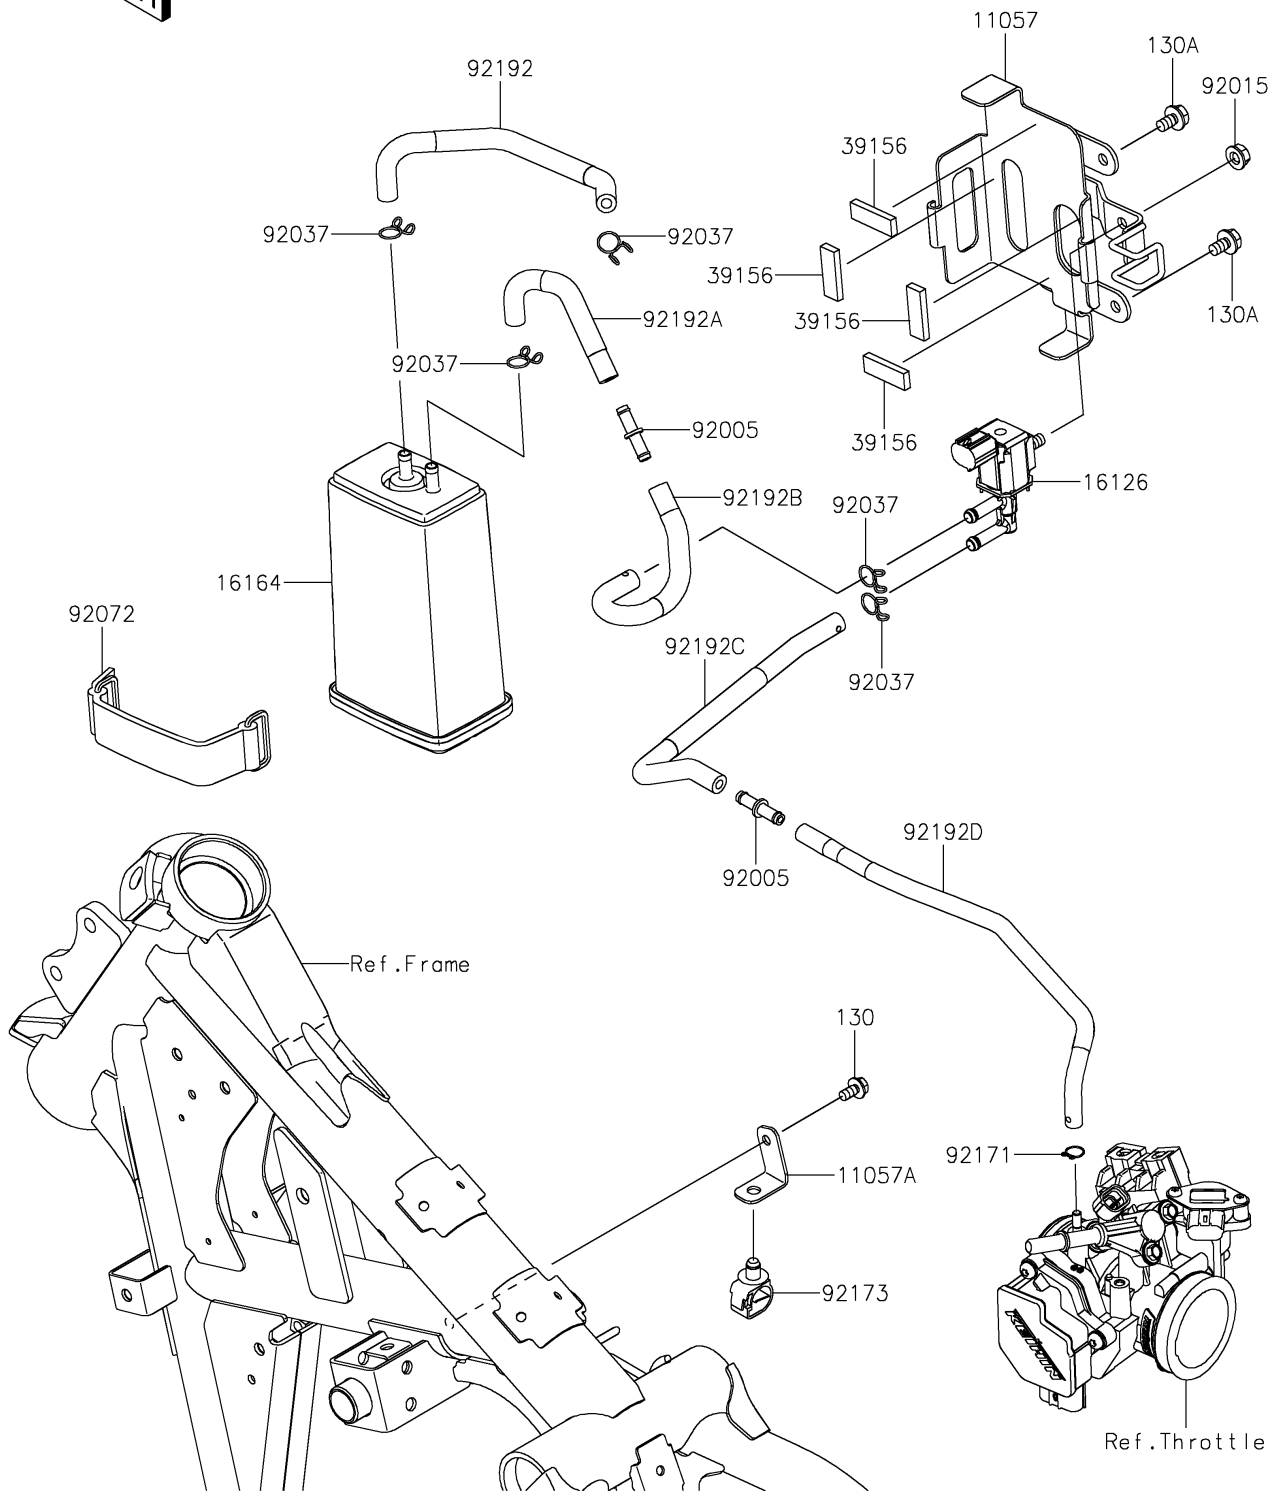

2026 KLR® 650

PARTS DIAGRAM

Fuel Evaporative System(CA)

E1650

2026 KLR[®] 650

PARTS LIST

Fuel Evaporative System(CA)

ITEM NAME

PART NUMBER

QUANTITY
