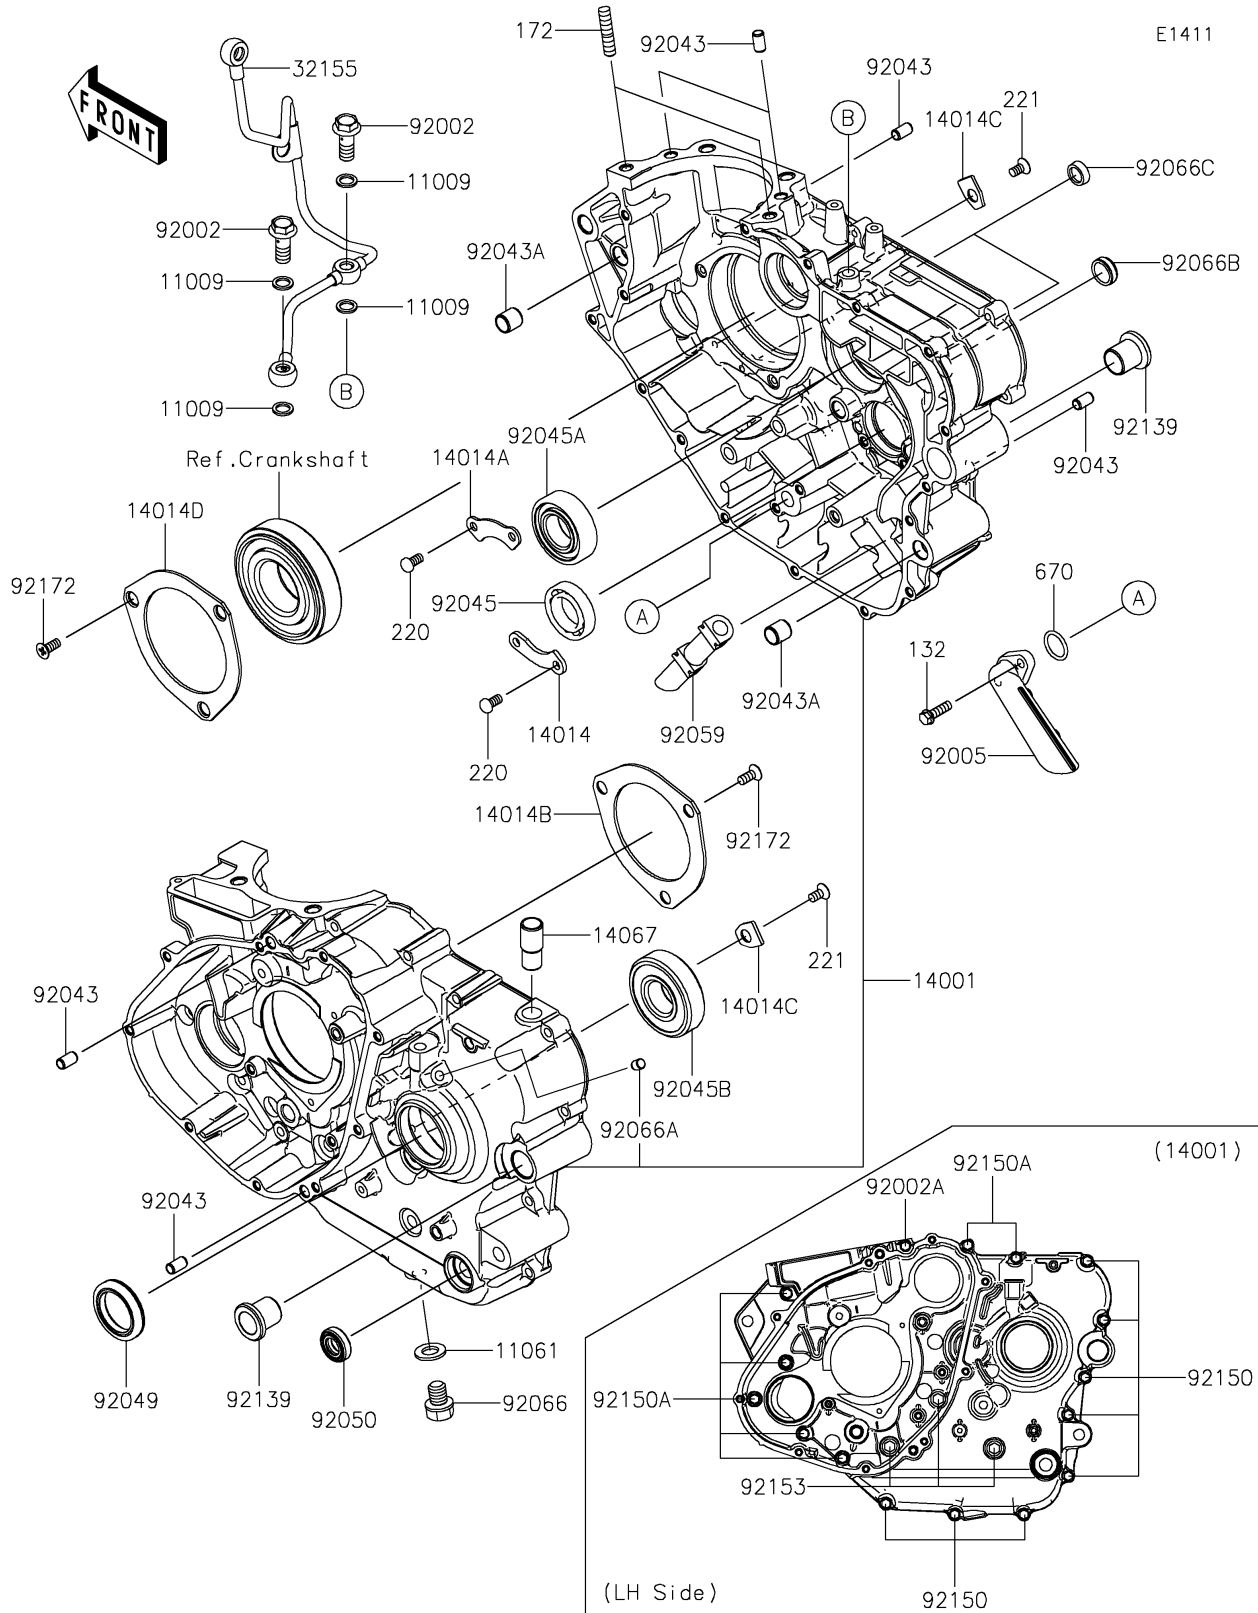

2026 KLR® 650

PARTS DIAGRAM

Crankcase

2026 KLR[®] 650

PARTS LIST

Crankcase

Kawasaki

Let the Good Times Roll[®]

ITEM NAME

PART NUMBER

QUANTITY
