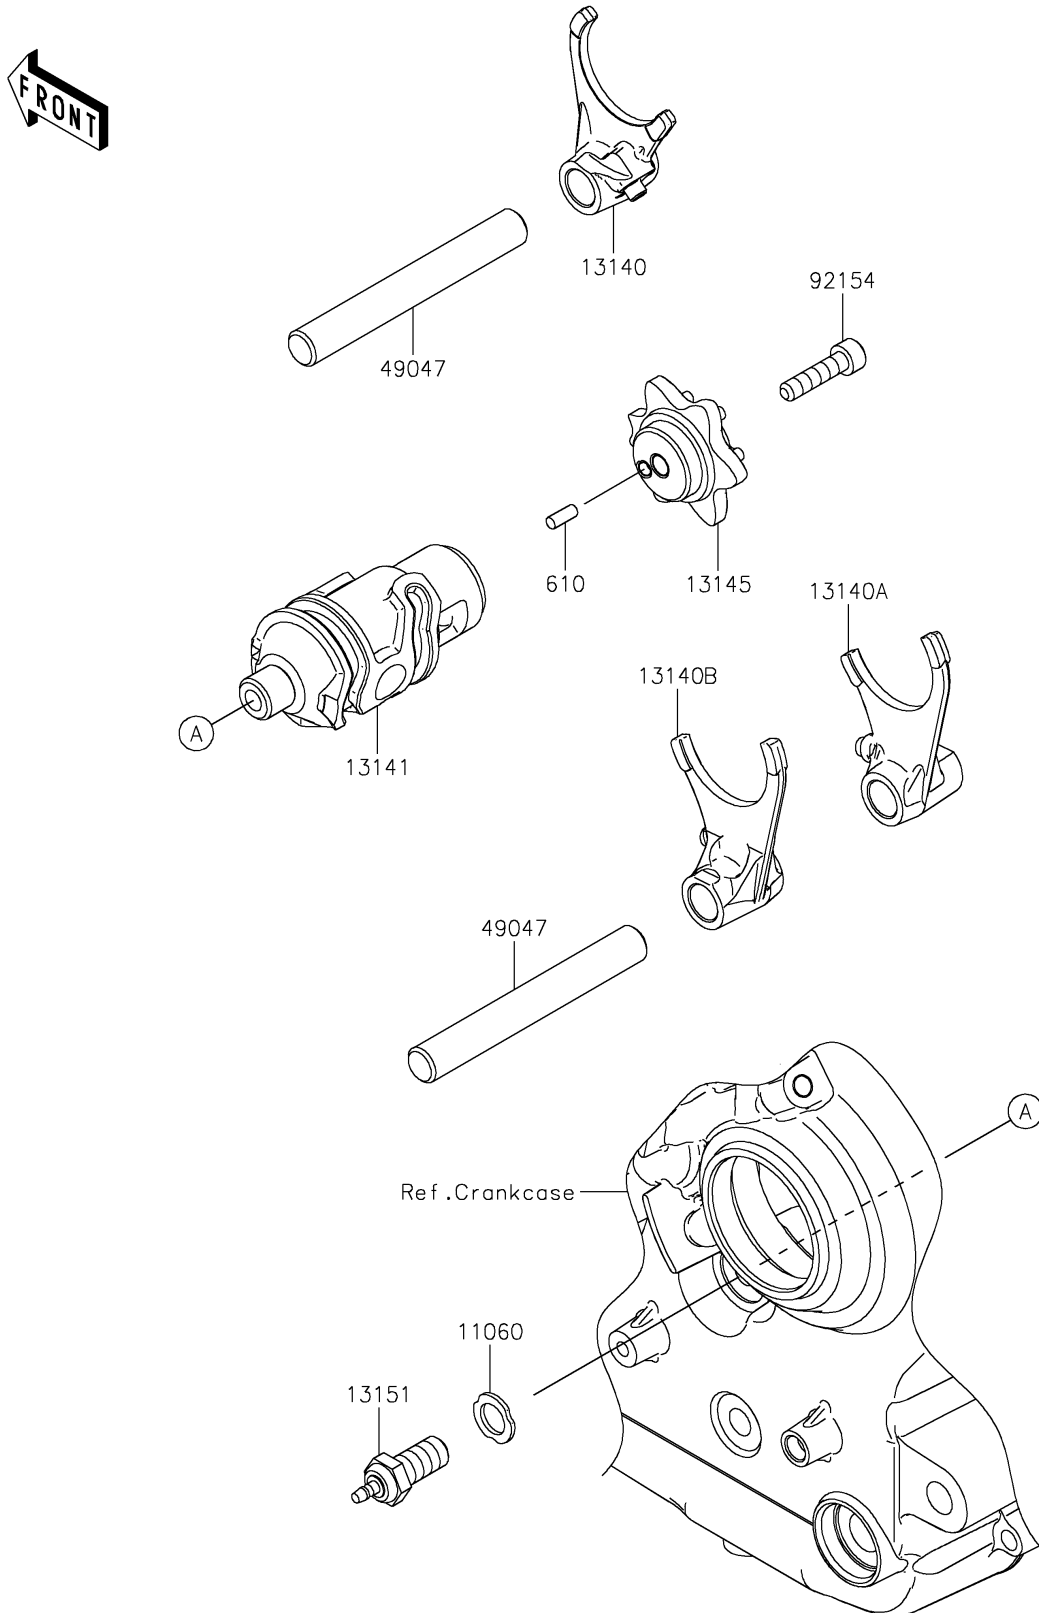

2026 KLR® 650

PARTS DIAGRAM

Gear Change Drum/Shift Fork(s)

E1362

2026 KLR[®] 650

PARTS LIST

Gear Change Drum/Shift Fork(s)

ITEM NAME

PART NUMBER

QUANTITY
