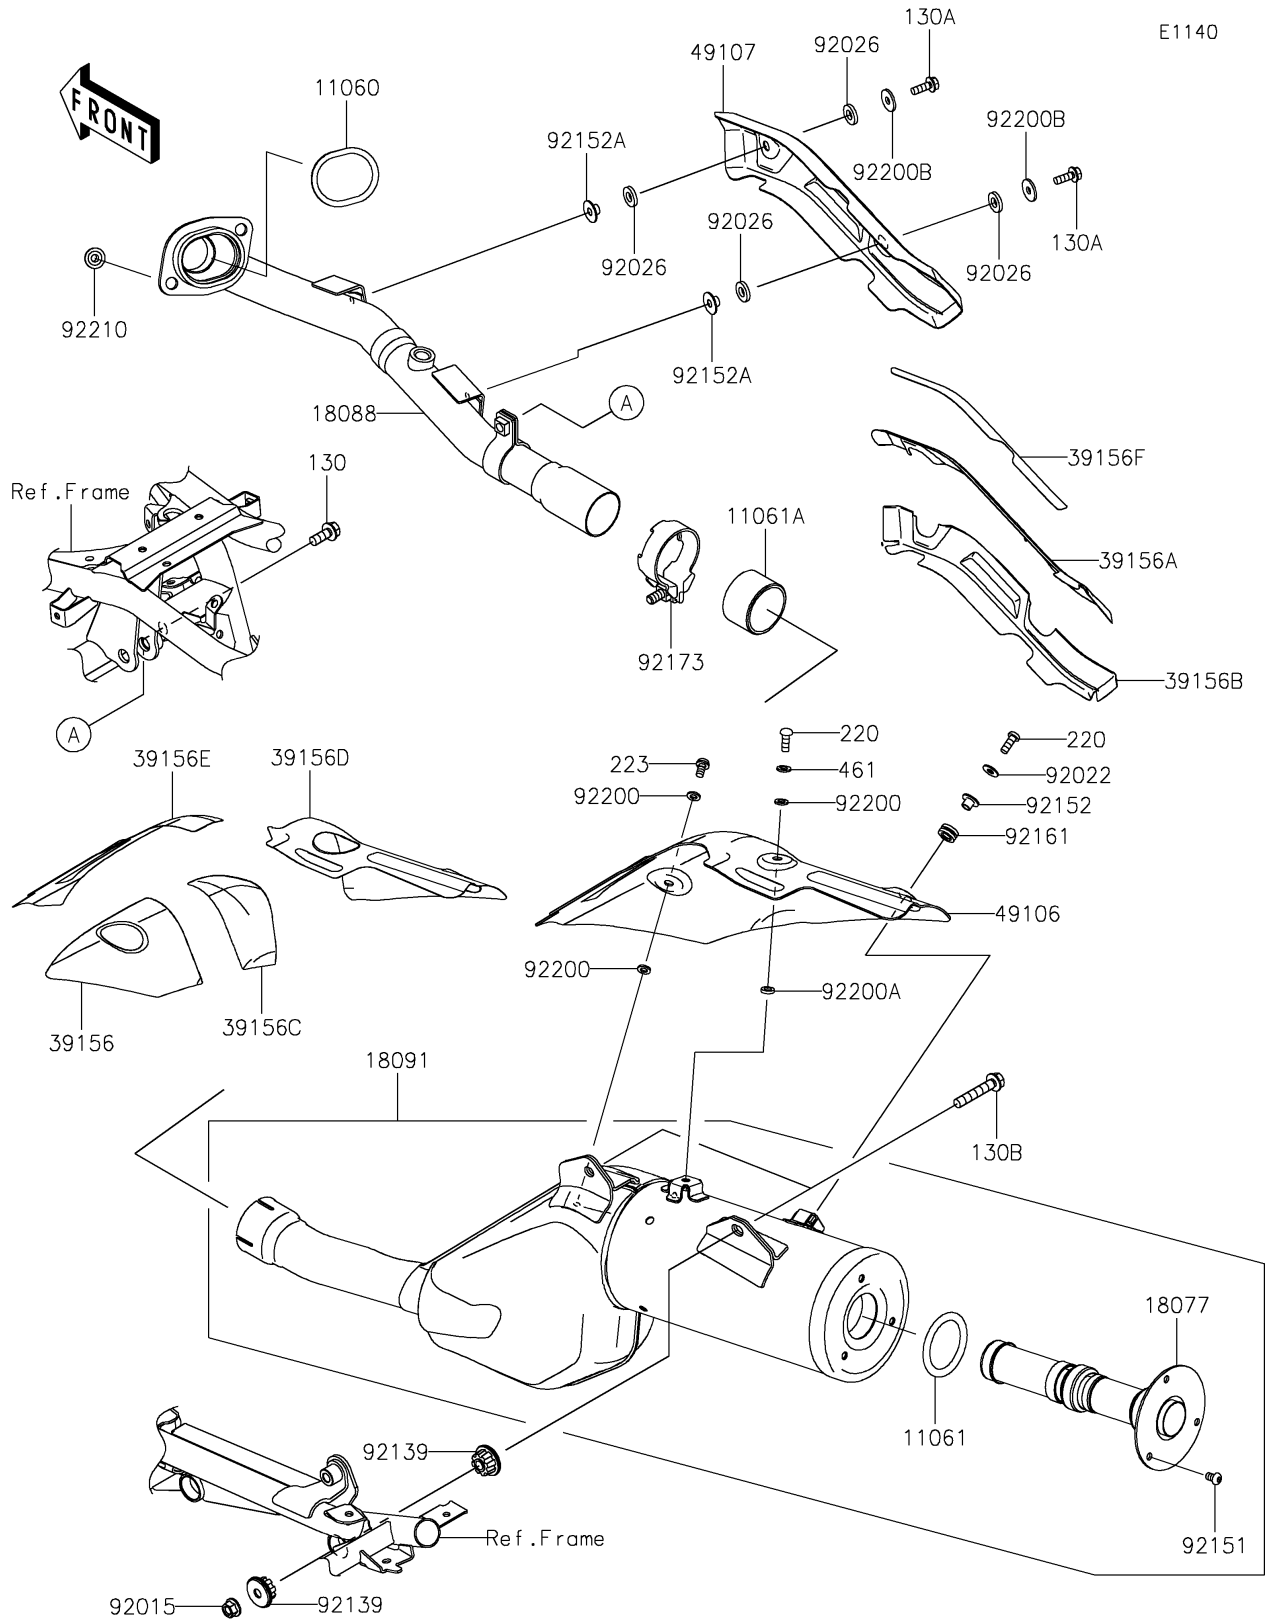

2026 KLR® 650

PARTS DIAGRAM

Muffler(s)

2026 KLR[®] 650

PARTS LIST

Muffler(s)

Kawasaki

Let the Good Times Roll[®]

ITEM NAME

PART NUMBER

QUANTITY
