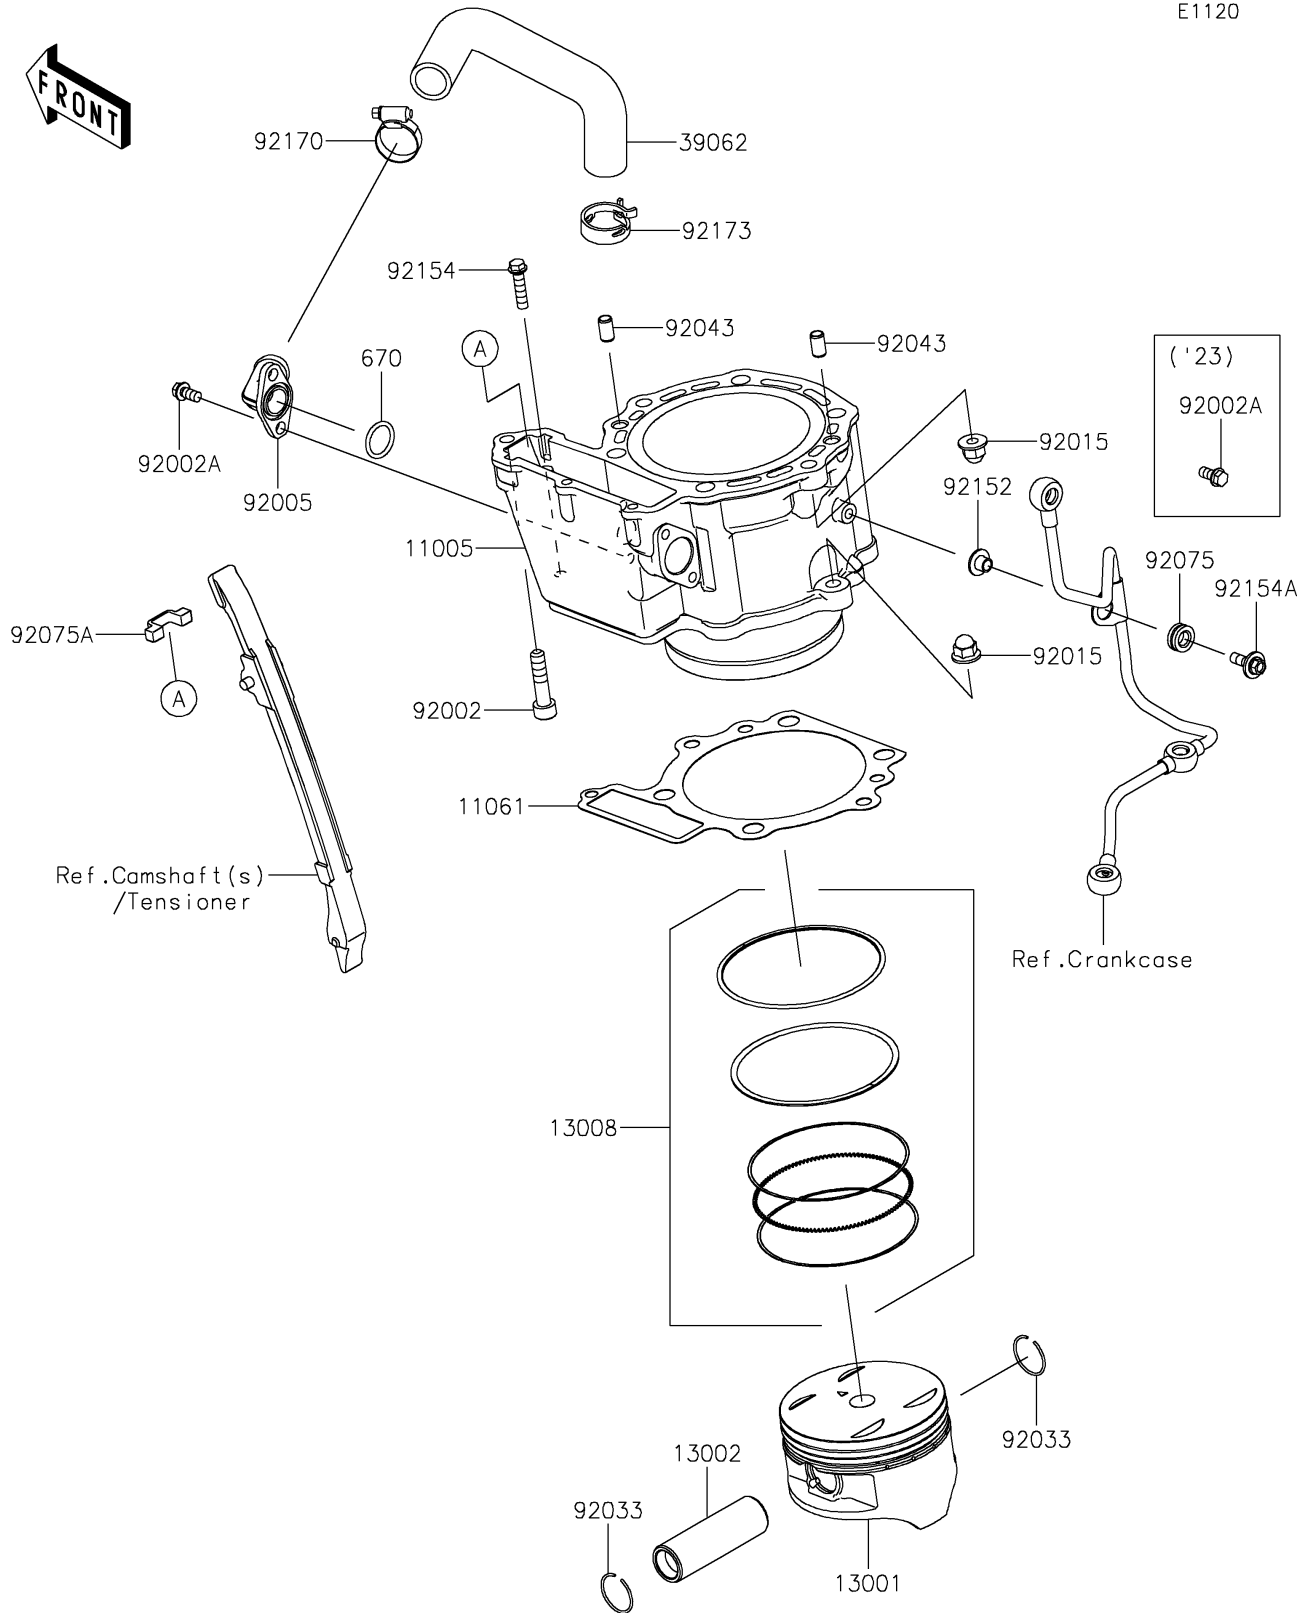

2026 KLR® 650

PARTS DIAGRAM

Cylinder/Piston(s)

E1120

2026 KLR[®] 650

PARTS LIST

Cylinder/Piston(s)

Kawasaki

Let the Good Times Roll[®]

ITEM NAME

PART NUMBER

QUANTITY
