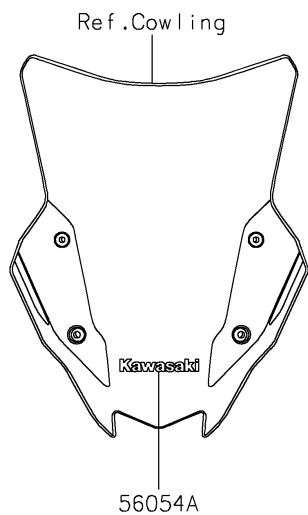

2026 KLR650

PARTS DIAGRAM

Decals(Yellow)

F2861A

2026 KLR650

PARTS LIST Decals(Yellow)

ITEM NAME	PART NUMBER	QUANTITY
-----------	-------------	----------
