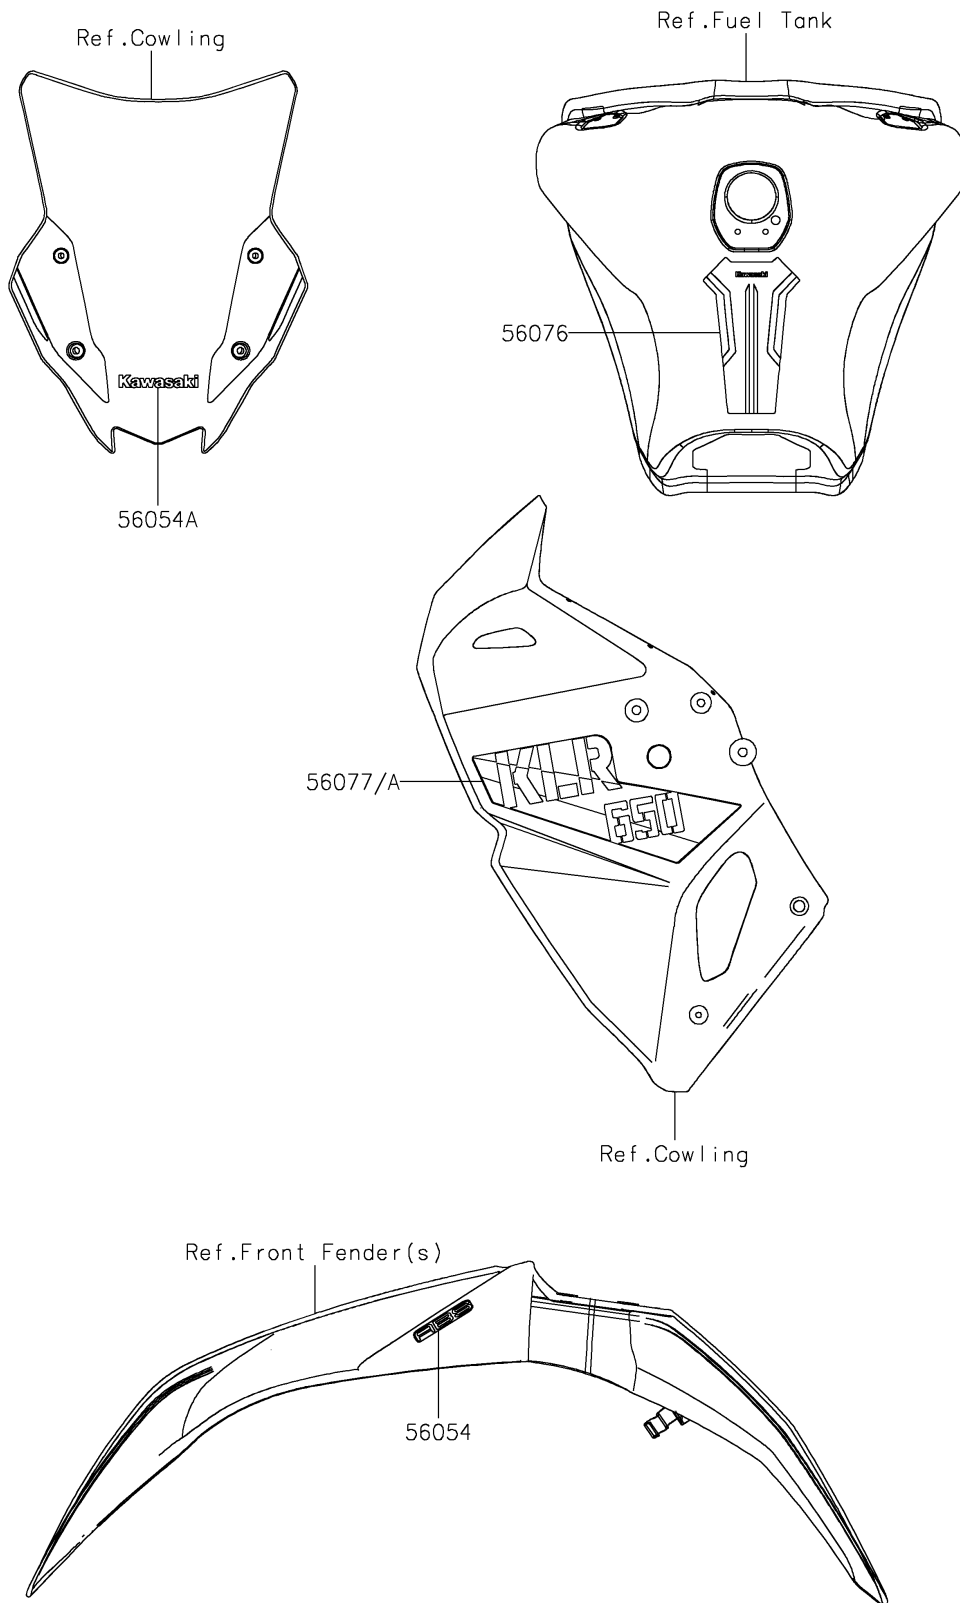

# 2026 KLR650

## PARTS DIAGRAM

### Decals(Black)

F2861