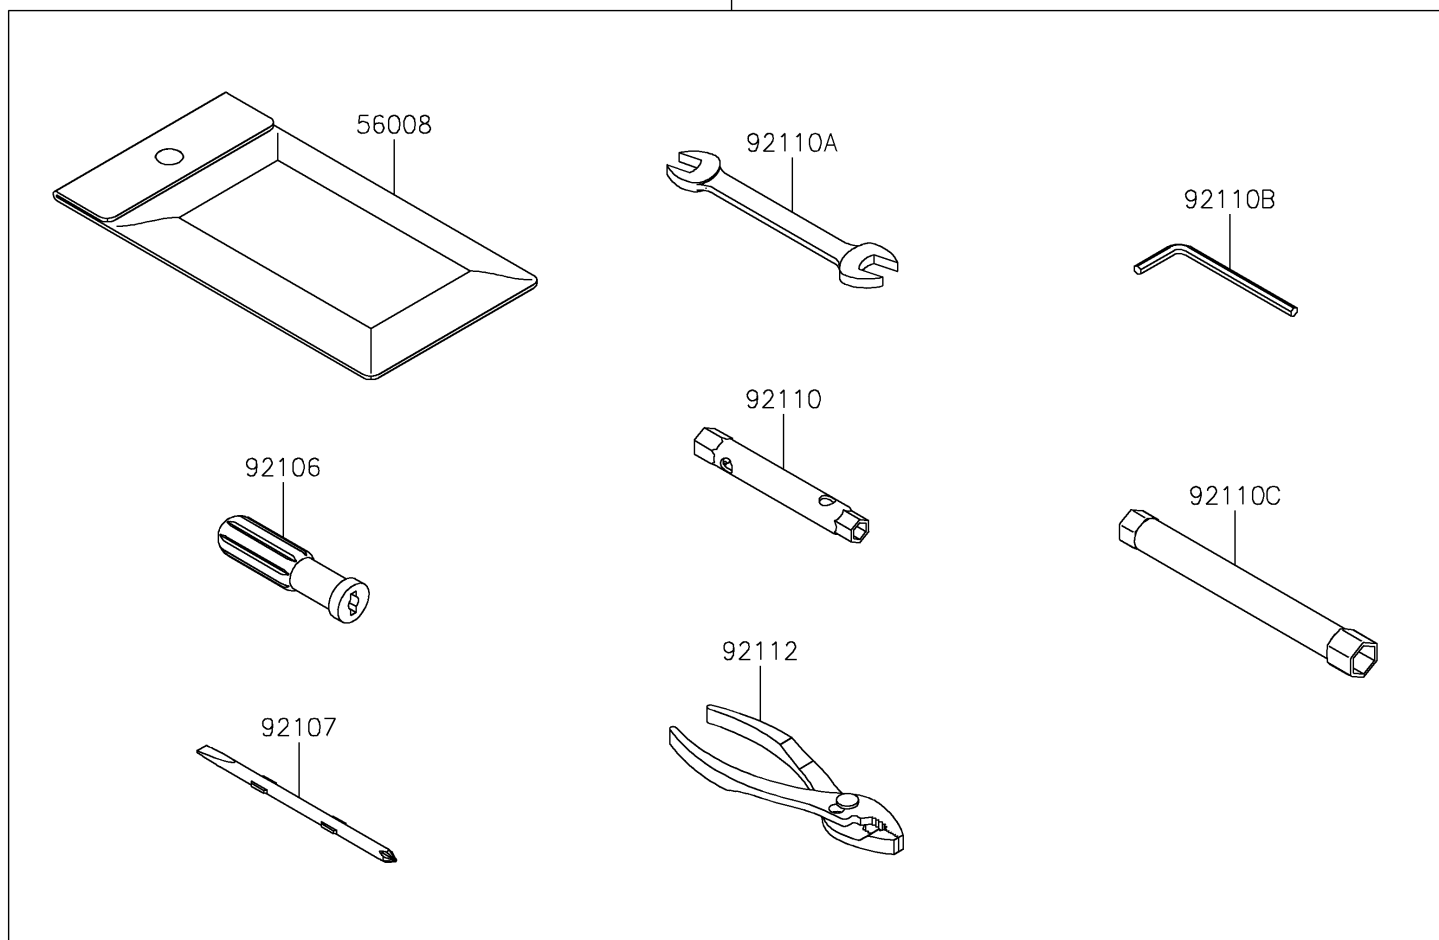

2026 KLR650

PARTS DIAGRAM

Owner's Tools

F2810

56007

2026 KLR650

PARTS LIST

Owner's Tools

Kawasaki

Let the Good Times Roll®

ITEM NAME

PART NUMBER

QUANTITY
