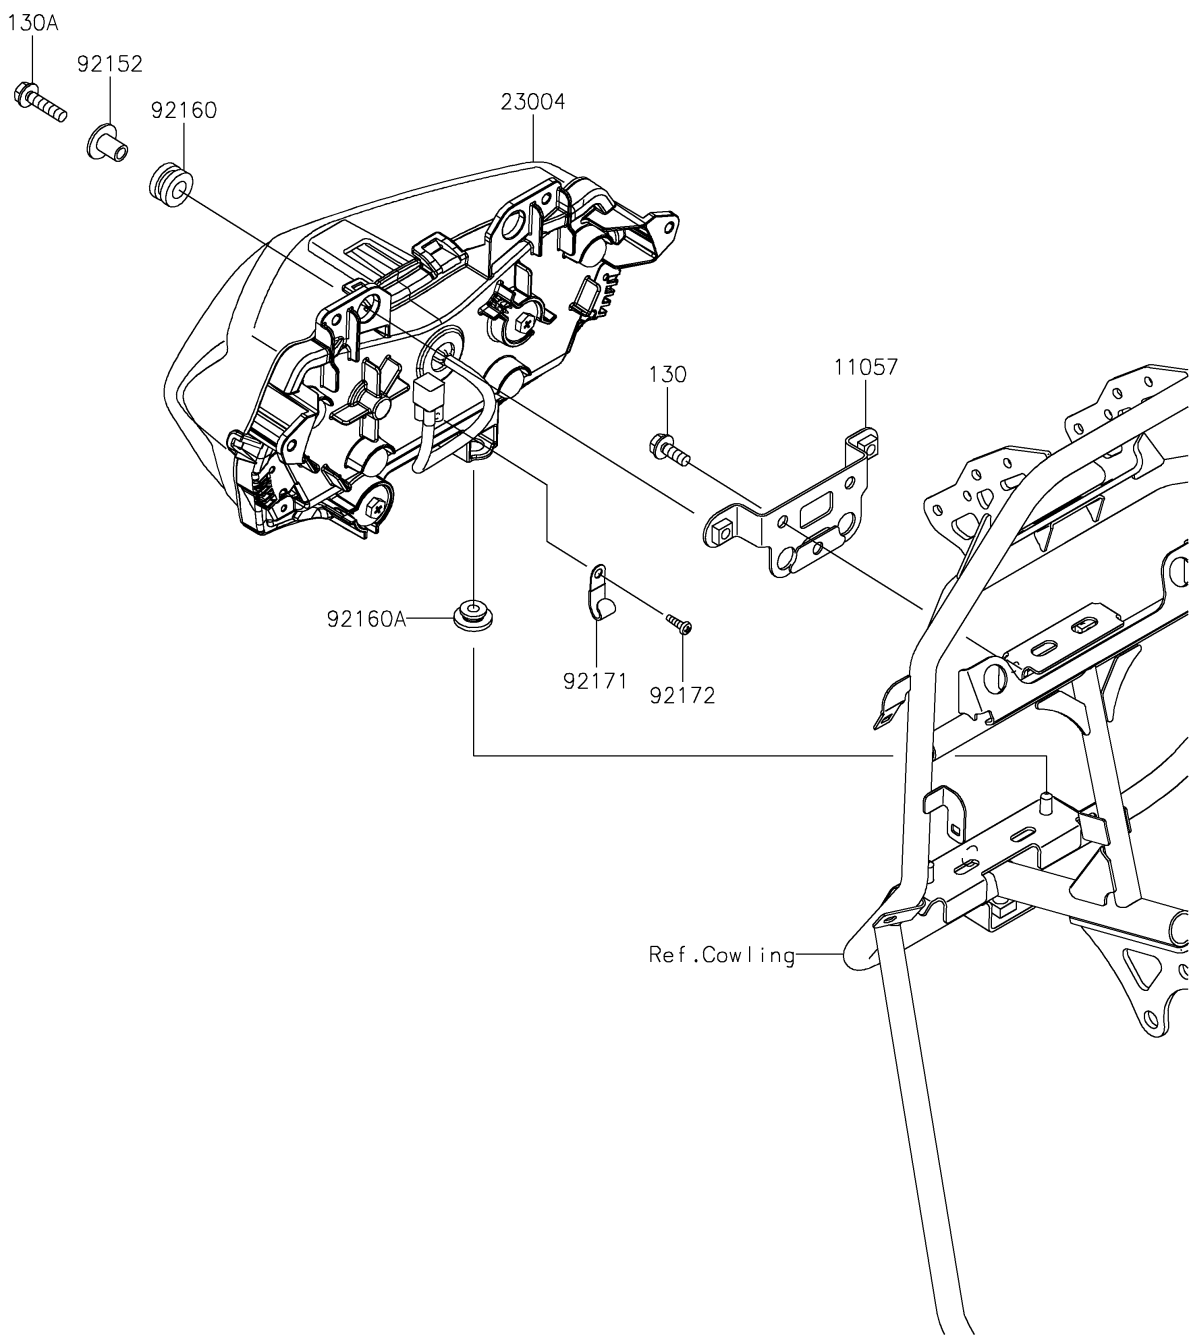

## PARTS DIAGRAM

# 2026 KLR650

## PARTS LIST

### Headlight(s)

ITEM NAME	PART NUMBER	QUANTITY
BRACKET,HEAD LAMP (Ref # 11057)	11057-7884	1
LAMP-HEAD,LED (Ref # 23004)	23004-0414	1
COLLAR,6.3X20X15.1 (Ref # 92152)	92152-2322	2
DAMPER,10X20X12 (Ref # 92160)	92160-1167	2
DAMPER (Ref # 92160A)	92160-1613	2
CLAMP (Ref # 92171)	92171-1539	1
SCREW,TAPPING,4X12 (Ref # 92172)	92172-0233	1
BOLT-FLANGED,6X16 (Ref # 130)	130BA0616	2
BOLT-FLANGED,6X25 (Ref # 130A)	130BB0625	2