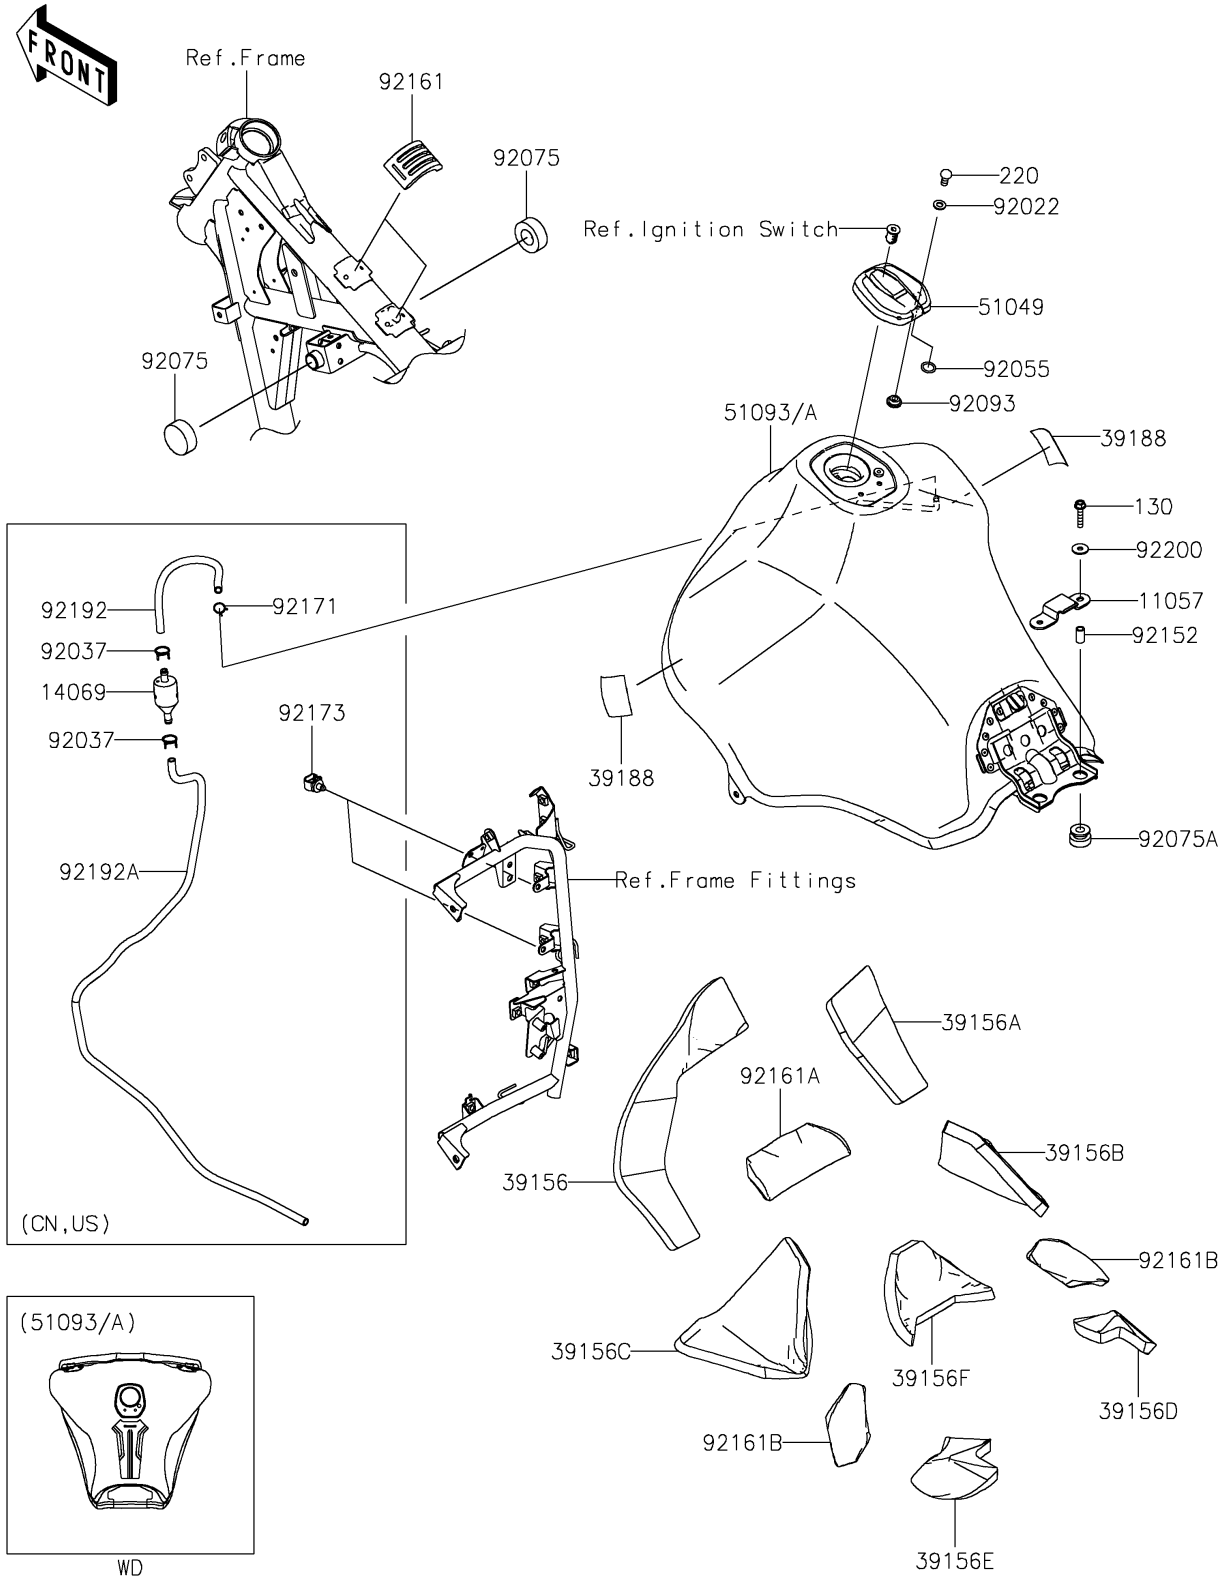

2026 KLR650

PARTS DIAGRAM

Fuel Tank

F2410

2026 KLR650

PARTS LIST

Fuel Tank

ITEM NAME

PART NUMBER

QUANTITY
