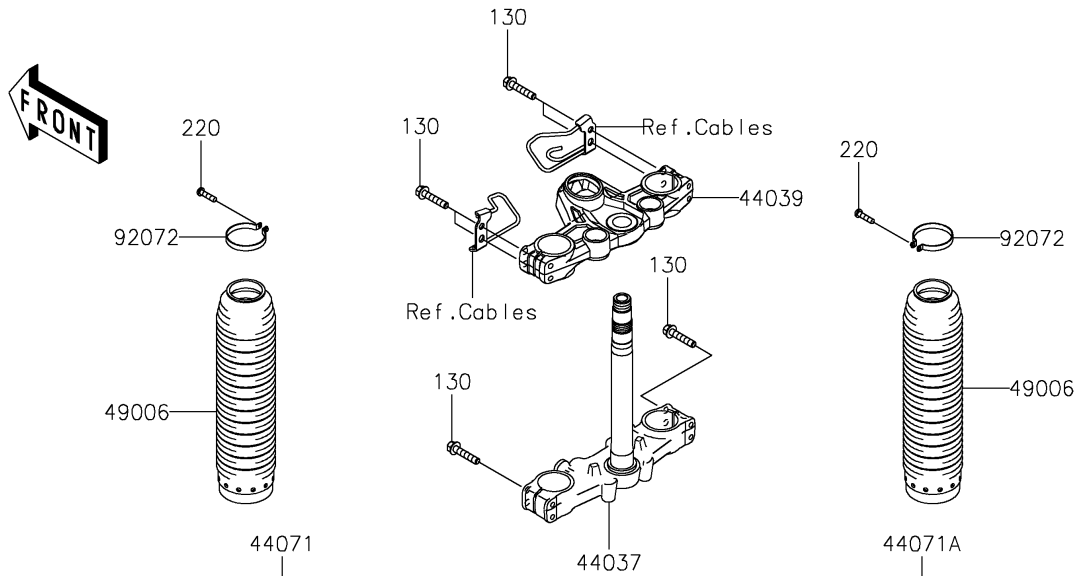

2026 KLR650

PARTS DIAGRAM

Front Fork

F2340

2026 KLR650

PARTS LIST

Front Fork

| ITEM NAME | PART NUMBER | QUANTITY |
|--|-------------|----------|
| GASKET,10.5X15X1.5 (Ref # 11009) | 11009-1325 | 2 |
| PIPE-FORK OUTER (Ref # 44008) | 44008-0097 | 1 |
| PIPE-FORK OUTER (Ref # 44008A) | 44008-0098 | 1 |
| PIPE-FORK INNER (Ref # 44013) | 44013-0107 | 2 |
| CYLINDER-SET-FORK (Ref # 44023) | 44023-0177 | 2 |
| SPRING-FRONT FORK (Ref # 44026) | 44026-0268 | 2 |
| SEAT-FORK SPRING (Ref # 44029) | 44029-0005 | 2 |
| HOLDER-FORK UNDER (Ref # 44037) | 44037-0206 | 1 |
| HOLDER-FORK UPPER (Ref # 44039) | 44039-0202 | 1 |
| BOLT,SOCKET,FORK CYLINDER (Ref # 44041) | 44041-040 | 2 |
| BUSHING-FRONT FORK,INNER TUBE (Ref # 44065) | 44065-0014 | 2 |
| BUSHING-FRONT FORK,OUTER TUBE (Ref # 44065A) | 44065-1115 | 2 |
| DAMPER-ASSY,FORK,LH (Ref # 44071) | 44071-1487 | 1 |
| DAMPER-ASSY,FORK,RH (Ref # 44071A) | 44071-1488 | 1 |
| BOOT (Ref # 49006) | 49006-0645 | 2 |
| WASHER,FORK OUTER TUBE (Ref # 92022) | 92022-1298 | 2 |
| RING-SNAP (Ref # 92033) | 92033-1036 | 2 |
| SEAL-OIL,FORK OUTER TUBE (Ref # 92049) | 92049-1356 | 2 |
| RING-O (Ref # 92055) | 92055-1321 | 2 |
| BAND,BOOT (Ref # 92072) | 92072-1077 | 2 |
| SEAL,DUST (Ref # 92093) | 92093-0036 | 2 |
| COLLAR,FORK (Ref # 92152) | 92152-0410 | 2 |
| WASHER (Ref # 92200) | 92200-1467 | 2 |
| BOLT-SOCKET,8X30 (Ref # 120) | 120CA0830 | 2 |
| BOLT-FLANGED,8X40 (Ref # 130) | 130BA0840 | 8 |
| SCREW-PAN-CROS,4X16 (Ref # 220) | 220AB0416 | 2 |