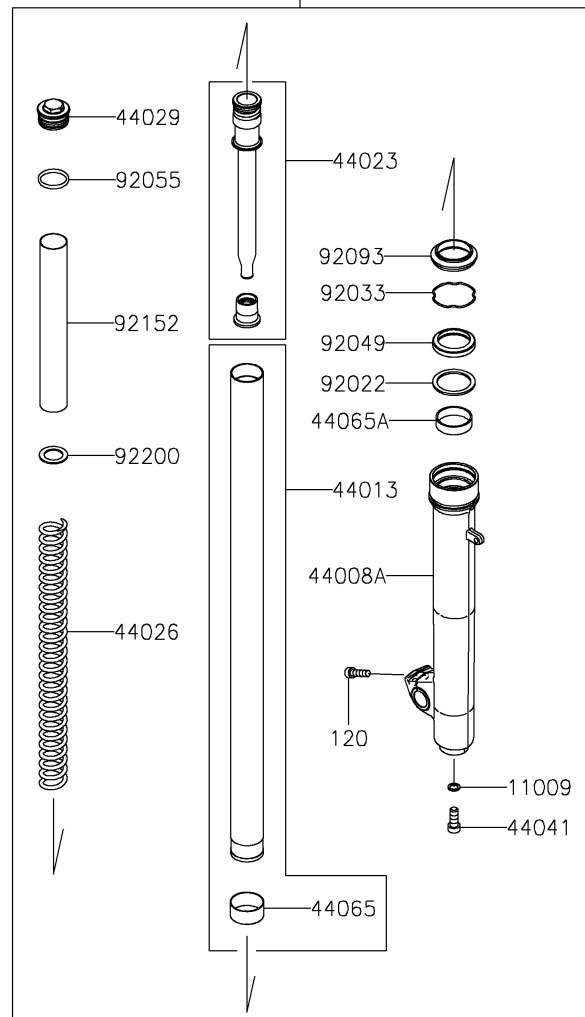

2026 KLR650

PARTS DIAGRAM

Front Fork

F2340

2026 KLR650

PARTS LIST

Front Fork

| ITEM NAME | PART NUMBER | QUANTITY |
|--|-------------|----------|
| GASKET,10.5X15X1.5 (Ref # 11009) | 11009-1325 | 2 |
| PIPE-FORK OUTER (Ref # 44008) | 44008-0097 | 1 |
| PIPE-FORK OUTER (Ref # 44008A) | 44008-0098 | 1 |
| PIPE-FORK INNER (Ref # 44013) | 44013-0107 | 2 |
| CYLINDER-SET-FORK (Ref # 44023) | 44023-0177 | 2 |
| SPRING-FRONT FORK (Ref # 44026) | 44026-0268 | 2 |
| SEAT-FORK SPRING (Ref # 44029) | 44029-0005 | 2 |
| HOLDER-FORK UNDER (Ref # 44037) | 44037-0206 | 1 |
| HOLDER-FORK UPPER (Ref # 44039) | 44039-0202 | 1 |
| BOLT,SOCKET,FORK CYLINDER (Ref # 44041) | 44041-040 | 2 |
| BUSHING-FRONT FORK,INNER TUBE (Ref # 44065) | 44065-0014 | 2 |
| BUSHING-FRONT FORK,OUTER TUBE (Ref # 44065A) | 44065-1115 | 2 |
| DAMPER-ASSY,FORK,LH (Ref # 44071) | 44071-1487 | 1 |
| DAMPER-ASSY,FORK,RH (Ref # 44071A) | 44071-1488 | 1 |
| BOOT (Ref # 49006) | 49006-0645 | 2 |
| WASHER,FORK OUTER TUBE (Ref # 92022) | 92022-1298 | 2 |
| RING-SNAP (Ref # 92033) | 92033-1036 | 2 |
| SEAL-OIL,FORK OUTER TUBE (Ref # 92049) | 92049-1356 | 2 |
| RING-O (Ref # 92055) | 92055-1321 | 2 |
| BAND,BOOT (Ref # 92072) | 92072-1077 | 2 |
| SEAL,DUST (Ref # 92093) | 92093-0036 | 2 |
| COLLAR,FORK (Ref # 92152) | 92152-0410 | 2 |
| WASHER (Ref # 92200) | 92200-1467 | 2 |
| BOLT-SOCKET,8X30 (Ref # 120) | 120CA0830 | 2 |
| BOLT-FLANGED,8X40 (Ref # 130) | 130BA0840 | 8 |
| SCREW-PAN-CROS,4X16 (Ref # 220) | 220AB0416 | 2 |