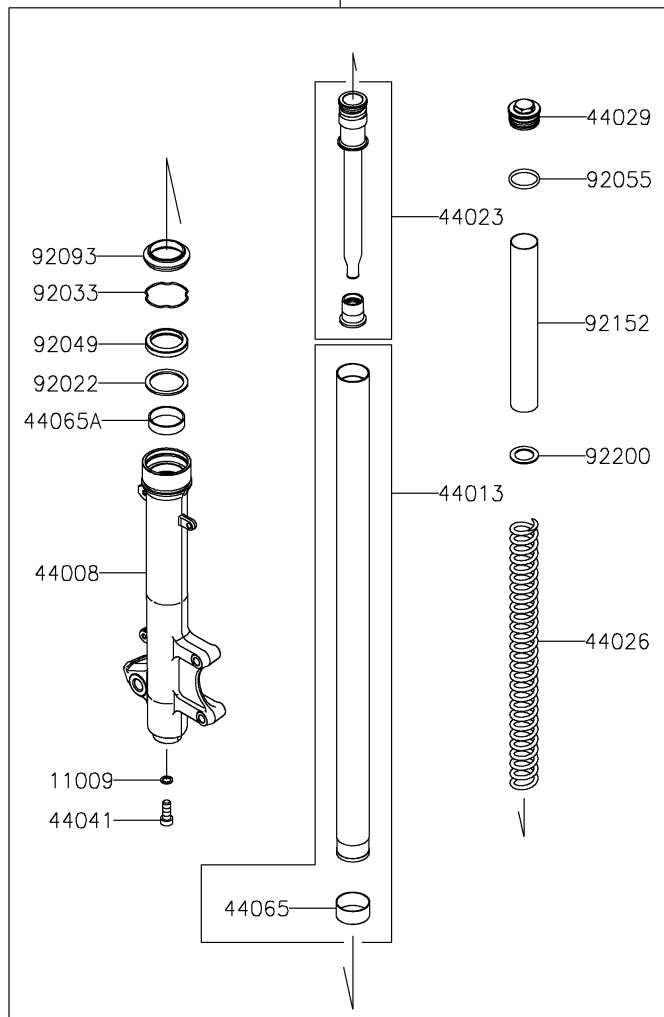

2026 KLR650

PARTS DIAGRAM

Front Fork

F2340

2026 KLR650

PARTS LIST

Front Fork

| ITEM NAME | PART NUMBER | QUANTITY |
|--|-------------|----------|
| GASKET,10.5X15X1.5 (Ref # 11009) | 11009-1325 | 2 |
| PIPE-FORK OUTER (Ref # 44008) | 44008-0097 | 1 |
| PIPE-FORK OUTER (Ref # 44008A) | 44008-0098 | 1 |
| PIPE-FORK INNER (Ref # 44013) | 44013-0107 | 2 |
| CYLINDER-SET-FORK (Ref # 44023) | 44023-0177 | 2 |
| SPRING-FRONT FORK (Ref # 44026) | 44026-0268 | 2 |
| SEAT-FORK SPRING (Ref # 44029) | 44029-0005 | 2 |
| HOLDER-FORK UNDER (Ref # 44037) | 44037-0206 | 1 |
| HOLDER-FORK UPPER (Ref # 44039) | 44039-0202 | 1 |
| BOLT,SOCKET,FORK CYLINDER (Ref # 44041) | 44041-040 | 2 |
| BUSHING-FRONT FORK,INNER TUBE (Ref # 44065) | 44065-0014 | 2 |
| BUSHING-FRONT FORK,OUTER TUBE (Ref # 44065A) | 44065-1115 | 2 |
| DAMPER-ASSY,FORK,LH (Ref # 44071) | 44071-1487 | 1 |
| DAMPER-ASSY,FORK,RH (Ref # 44071A) | 44071-1488 | 1 |
| BOOT (Ref # 49006) | 49006-0645 | 2 |
| WASHER,FORK OUTER TUBE (Ref # 92022) | 92022-1298 | 2 |
| RING-SNAP (Ref # 92033) | 92033-1036 | 2 |
| SEAL-OIL,FORK OUTER TUBE (Ref # 92049) | 92049-1356 | 2 |
| RING-O (Ref # 92055) | 92055-1321 | 2 |
| BAND,BOOT (Ref # 92072) | 92072-1077 | 2 |
| SEAL,DUST (Ref # 92093) | 92093-0036 | 2 |
| COLLAR,FORK (Ref # 92152) | 92152-0410 | 2 |
| WASHER (Ref # 92200) | 92200-1467 | 2 |
| BOLT-SOCKET,8X30 (Ref # 120) | 120CA0830 | 2 |
| BOLT-FLANGED,8X40 (Ref # 130) | 130BA0840 | 8 |
| SCREW-PAN-CROS,4X16 (Ref # 220) | 220AB0416 | 2 |