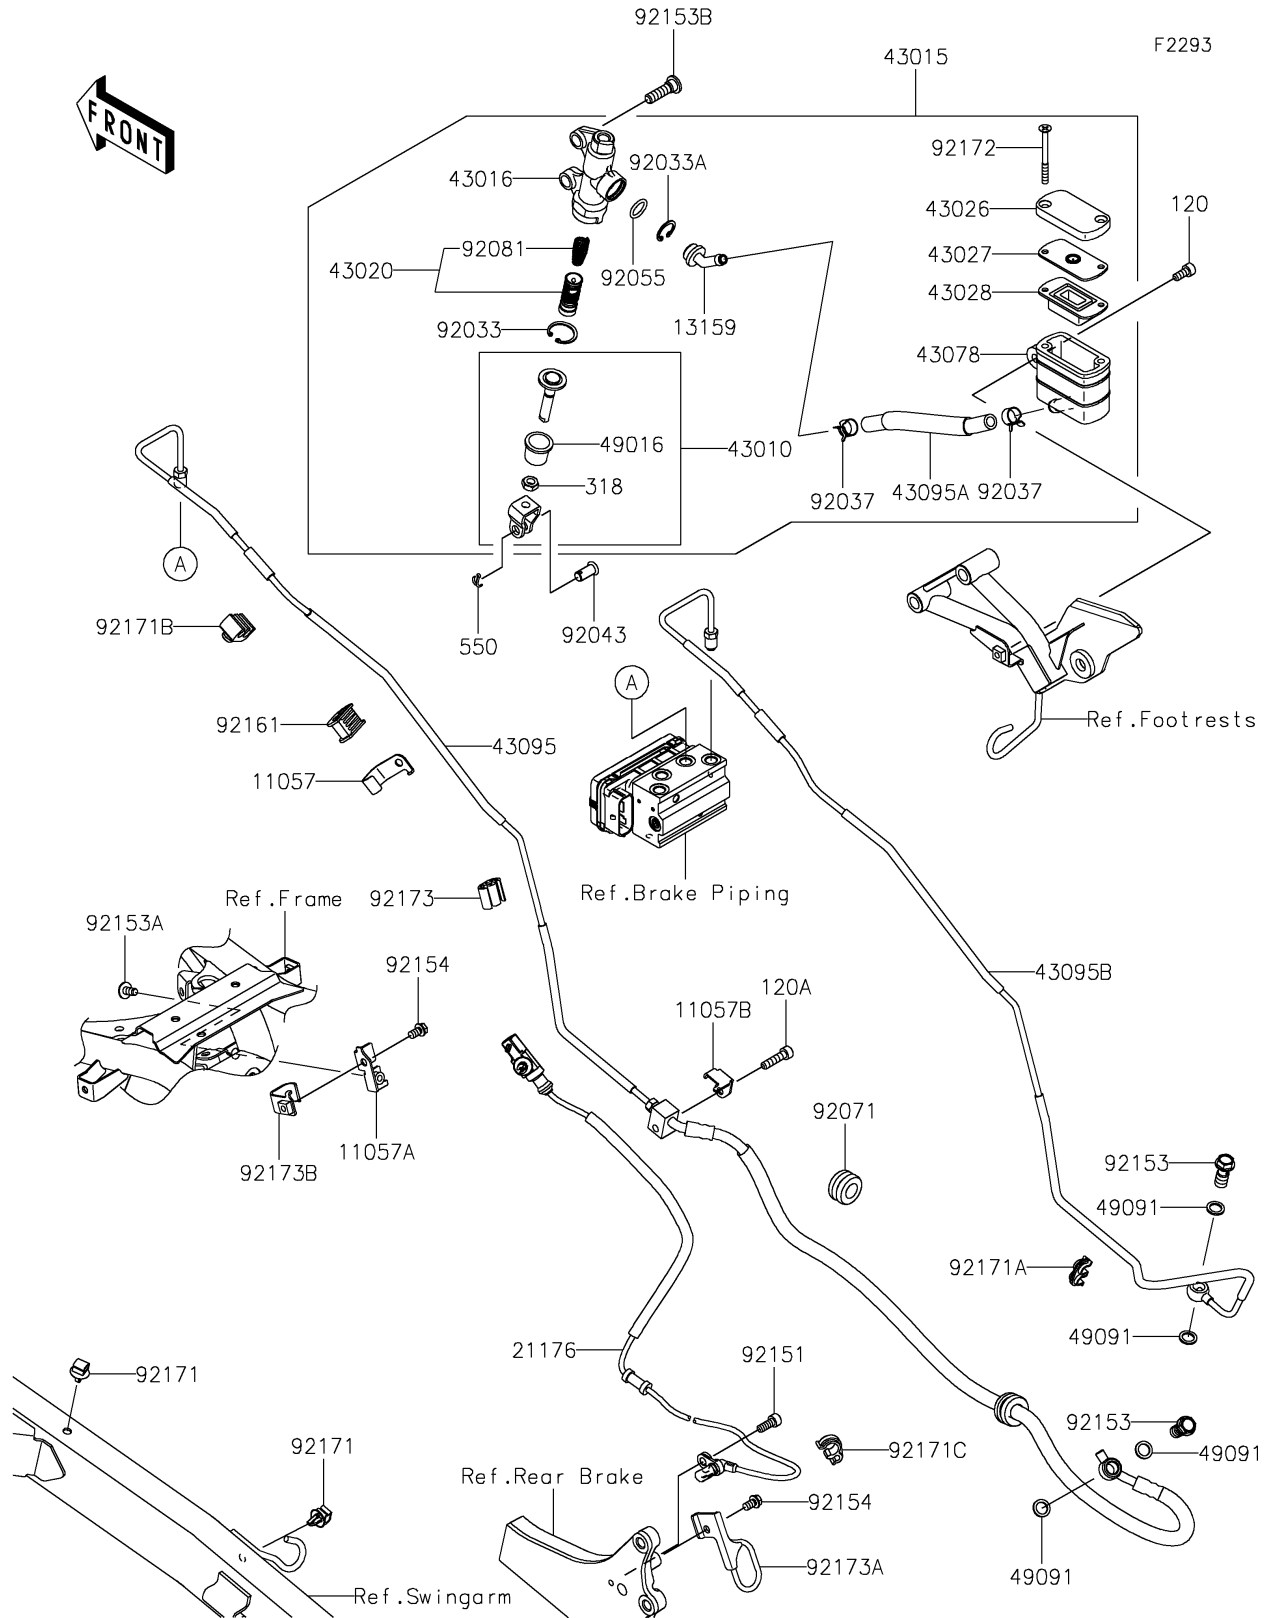

2026 KLR650

PARTS DIAGRAM

Rear Master Cylinder

2026 KLR650

PARTS LIST

Rear Master Cylinder

ITEM NAME

PART NUMBER

QUANTITY
