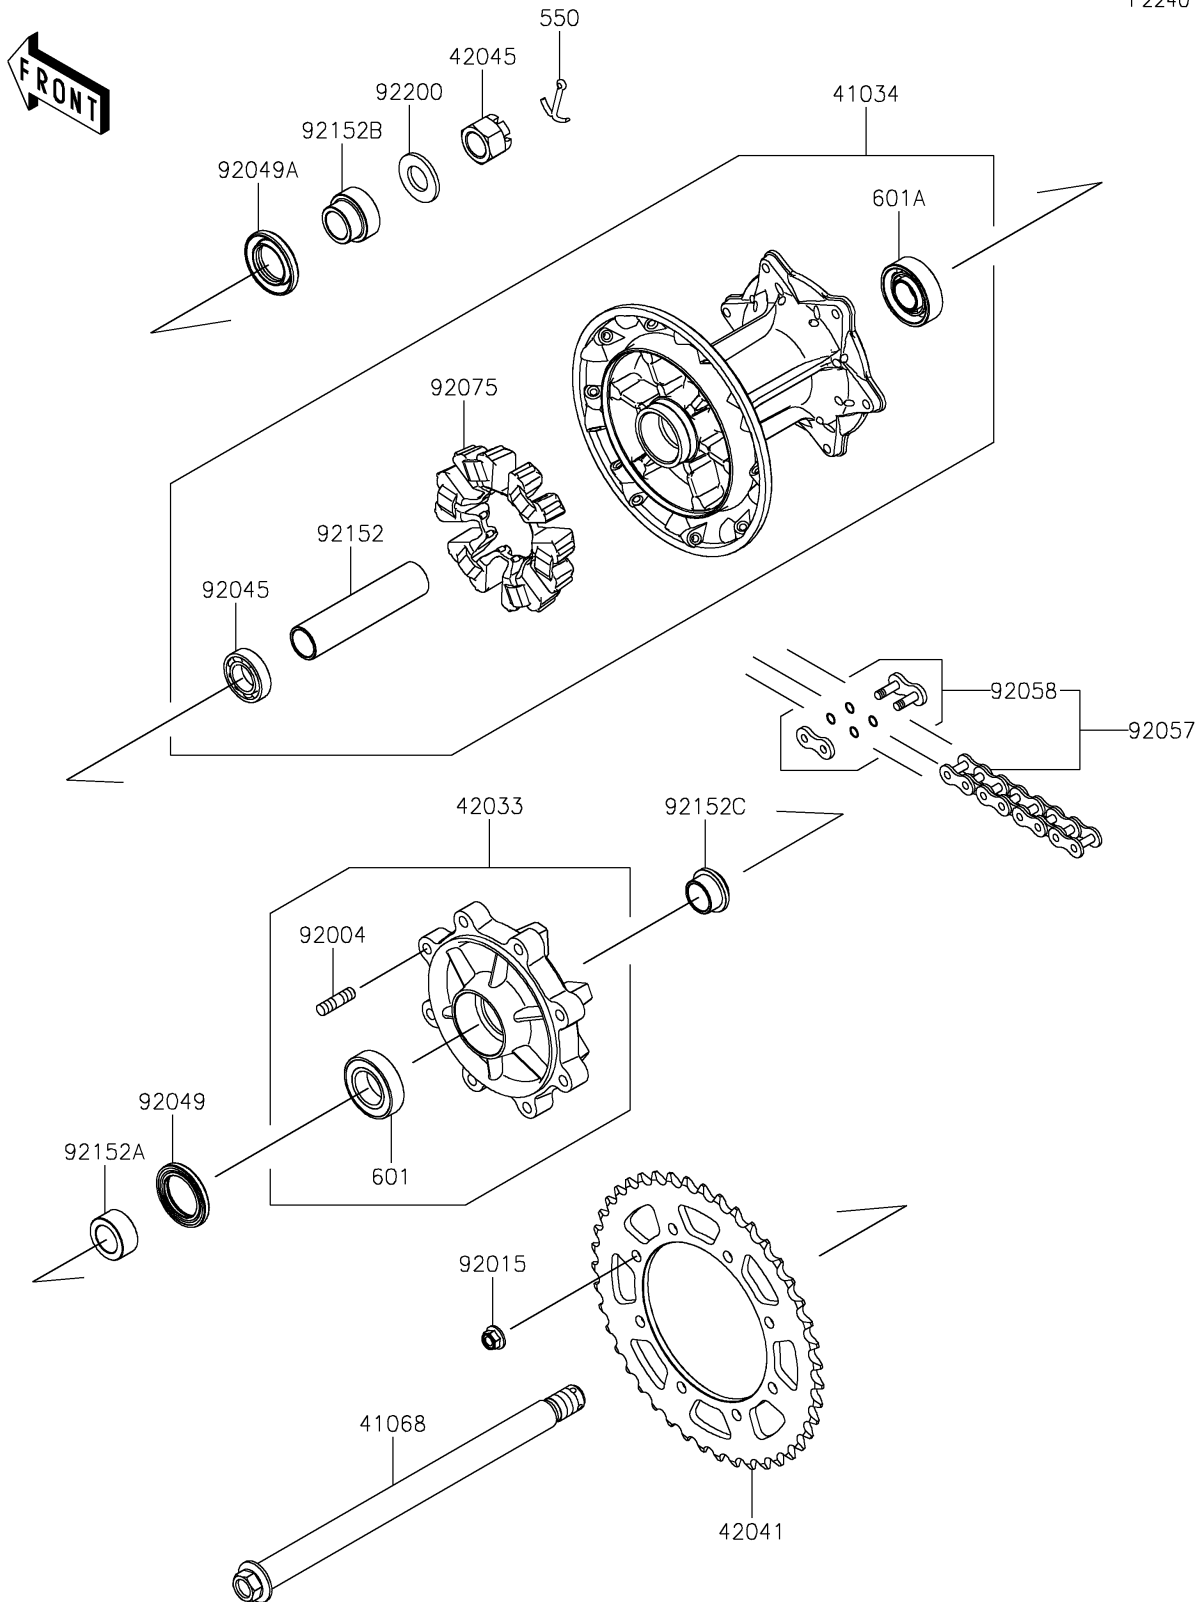

2026 KLR® 650 ABS

PARTS DIAGRAM

Rear Hub

F2240

2026 KLR[®] 650 ABS

PARTS LIST

Rear Hub

ITEM NAME

PART NUMBER

QUANTITY
