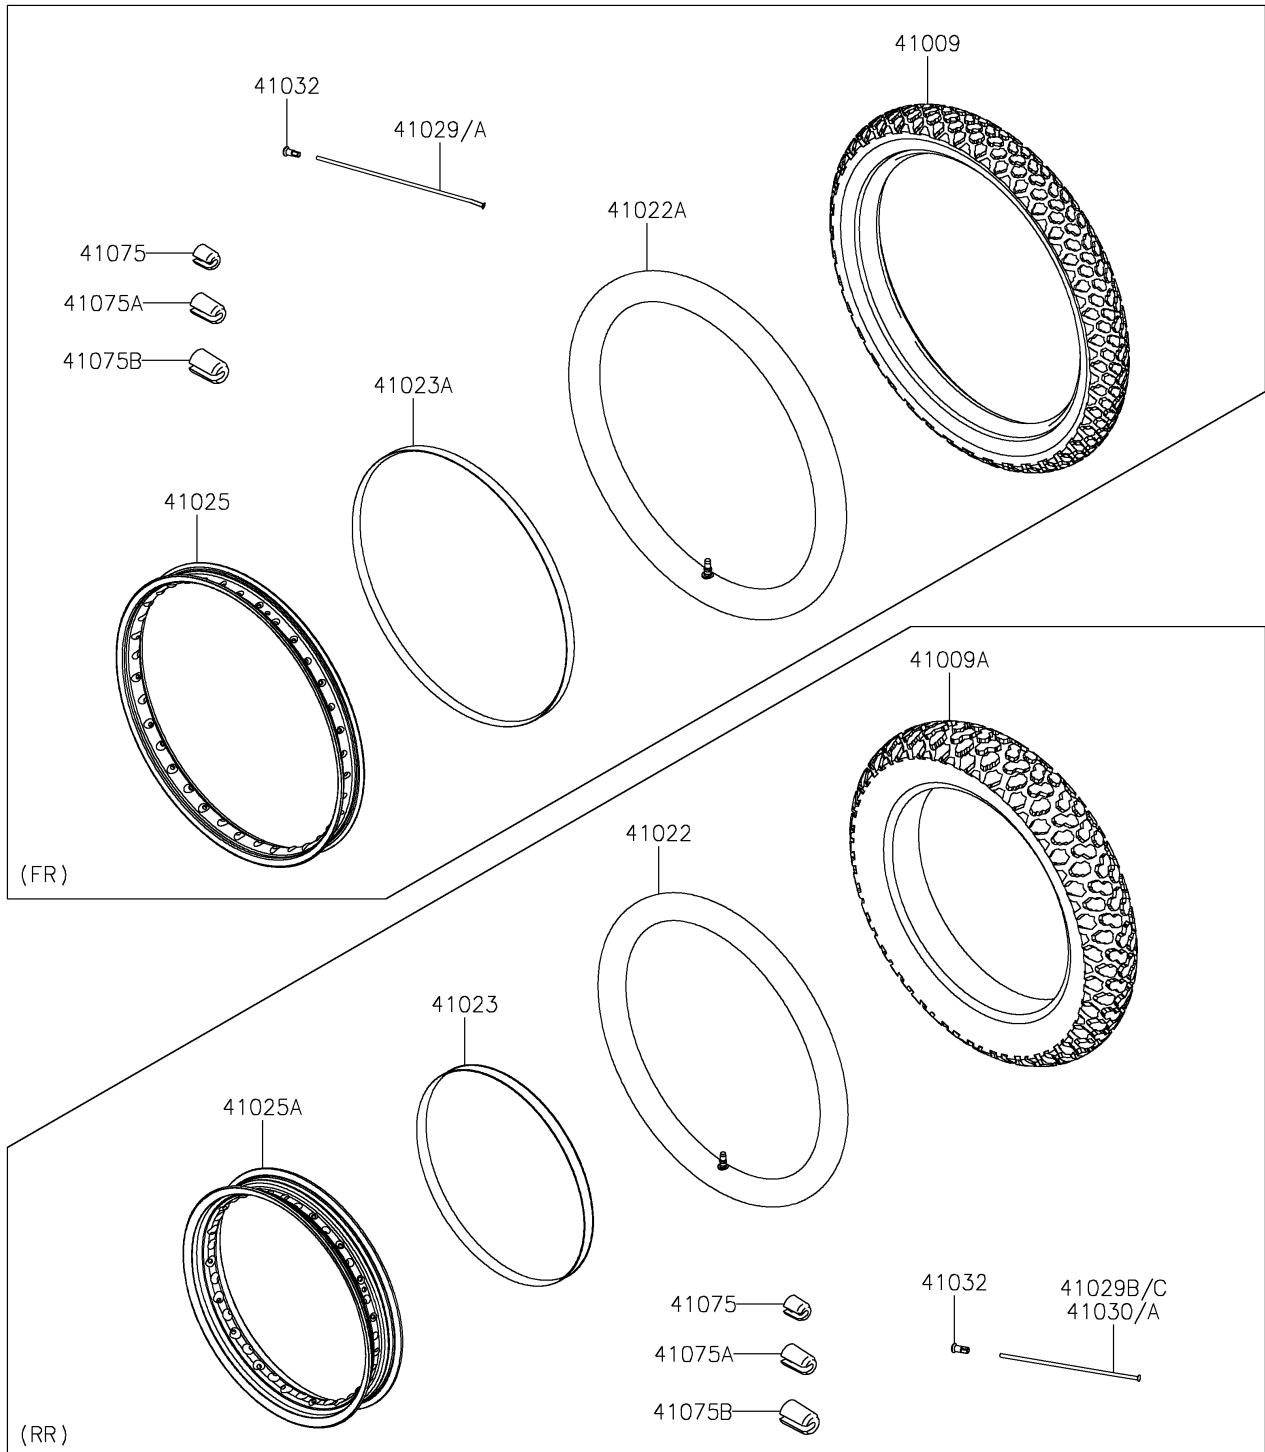

2026 KLR650

PARTS DIAGRAM

Wheels/Tires

F2210

2026 KLR650

PARTS LIST

Wheels/Tires

ITEM NAME	PART NUMBER	QUANTITY
TIRE,FR,90/90-21 54S,K750(D) (Ref # 41009)	41009-0001	1
TIRE,RR,130/80-17 65S,K750(D) (Ref # 41009A)	41009-0002	1
TUBE-TIRE,130/80-17(D) (Ref # 41022)	41022-0003	1
TUBE-TIRE,3.00-21(D),SNI (Ref # 41022A)	41022-0095	1
BAND-RIM,17XWM/MT2.15-2.50(D) (Ref # 41023)	41023-0001	1
BAND-RIM,21XWM1.60-1.85(D) (Ref # 41023A)	41023-1144	1
RIM,FR,1.60X21,BLACK (Ref # 41025)	41025-0033-WC	1
RIM,RR,2.50X17 (Ref # 41025A)	41025-0419	1
SPOKE-INNER,FR,LH,4X236 (Ref # 41029)	41029-0065	18
SPOKE-INNER,FR,RH,4X239 (Ref # 41029A)	41029-0066	18
SPOKE-INNER,RR,LH,4X157 (Ref # 41029B)	41029-0117	9
SPOKE-INNER,RR,RH,4X181 (Ref # 41029C)	41029-0118	9
SPOKE-OUTER,RR,LH,4X157 (Ref # 41030)	41030-0033	9
SPOKE-OUTER,RR,RH,4X178.5 (Ref # 41030A)	41030-0034	9
NIPPLE-SPOKE (Ref # 41032)	41032-0013	72
BALANCER-WHEEL,10G (Ref # 41075)	41075-0011	AR
BALANCER-WHEEL,20G (Ref # 41075A)	41075-0012	AR
BALANCER-WHEEL,30G (Ref # 41075B)	41075-0013	AR