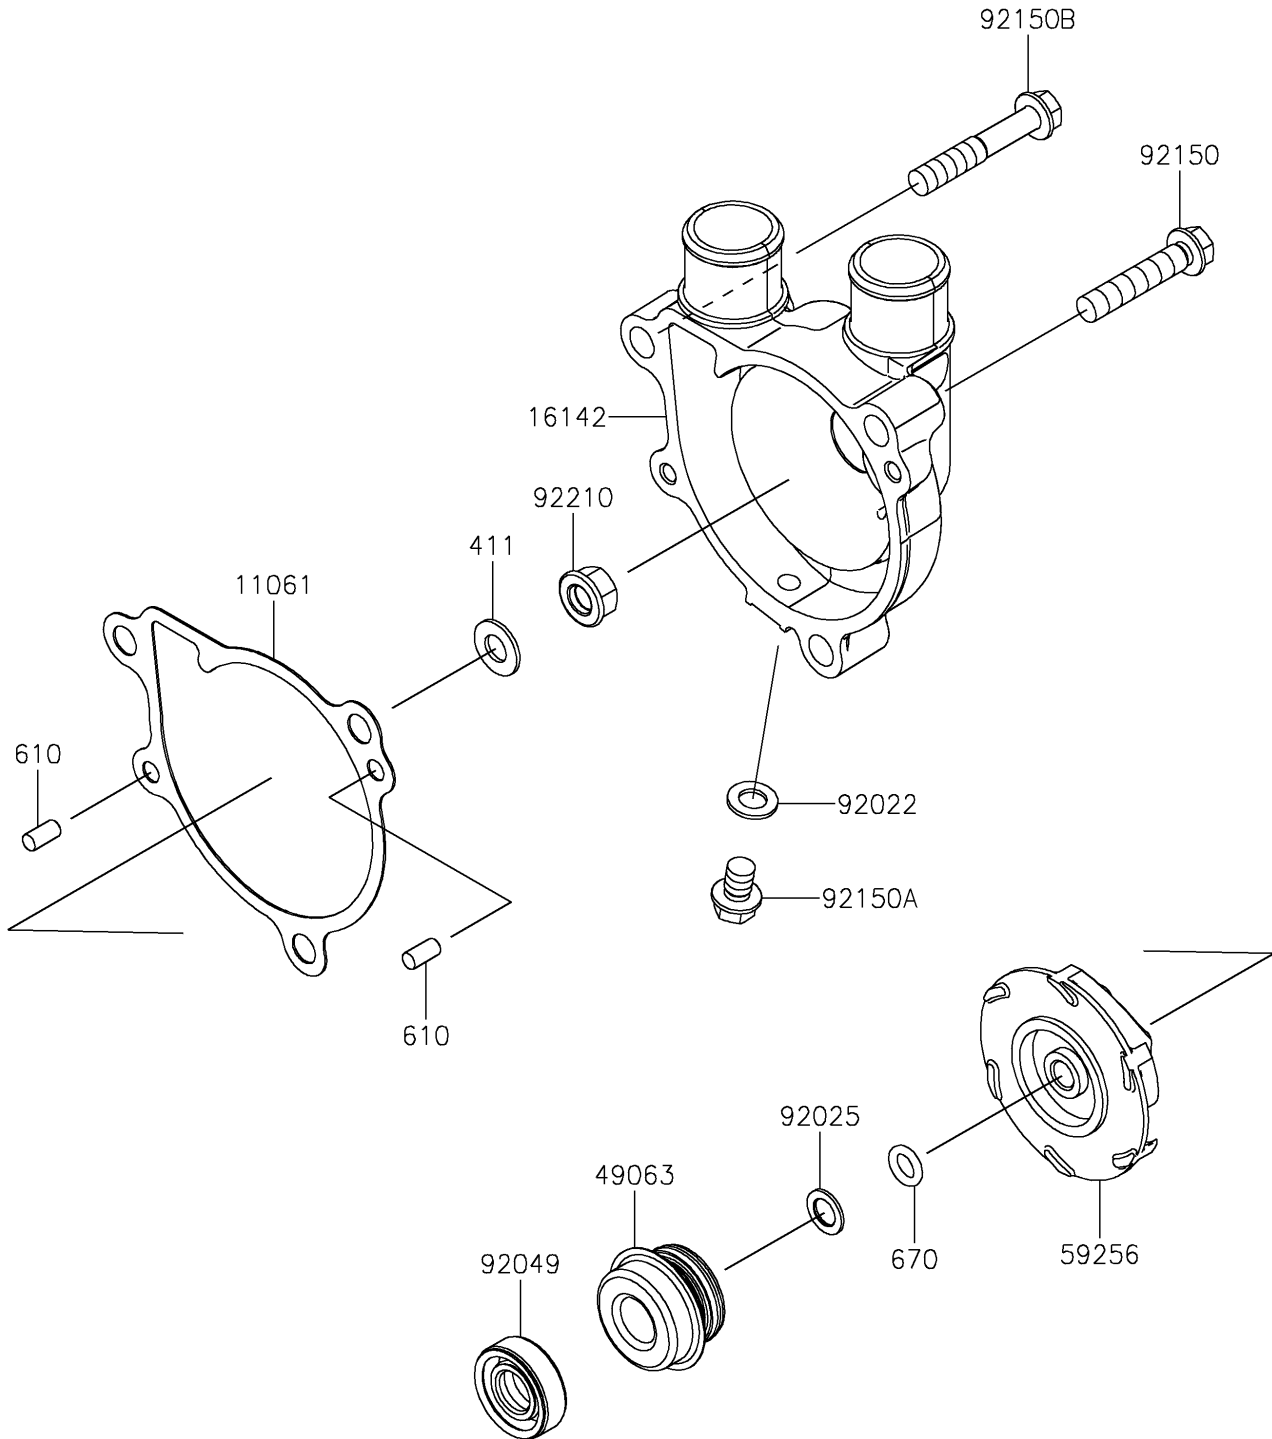

2026 KLR650

PARTS DIAGRAM

Water Pump

E3031

2026 KLR650

PARTS LIST

Water Pump

Kawasaki

Let the Good Times Roll®

ITEM NAME

PART NUMBER

QUANTITY
