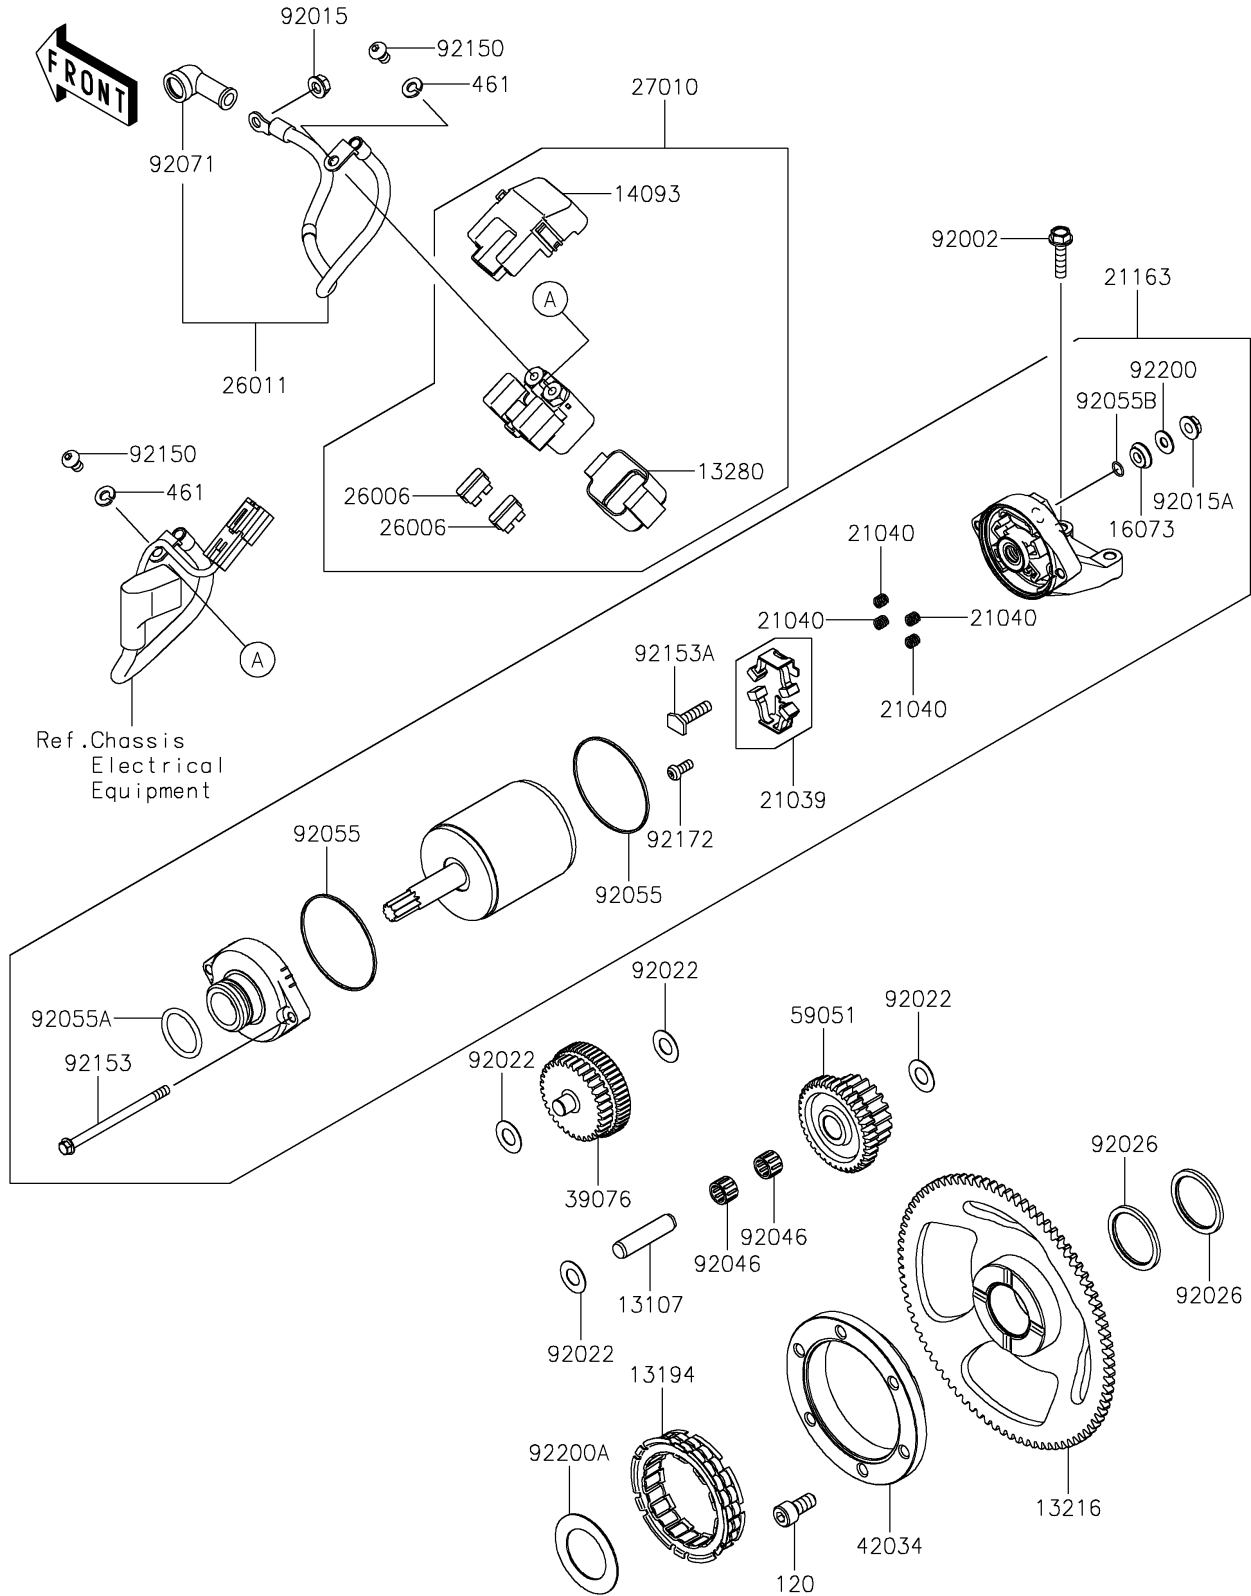

2026 KLR650

PARTS DIAGRAM

Starter Motor

E1840

2026 KLR650

PARTS LIST

Starter Motor

Kawasaki

Let the Good Times Roll®

ITEM NAME

PART NUMBER

QUANTITY
