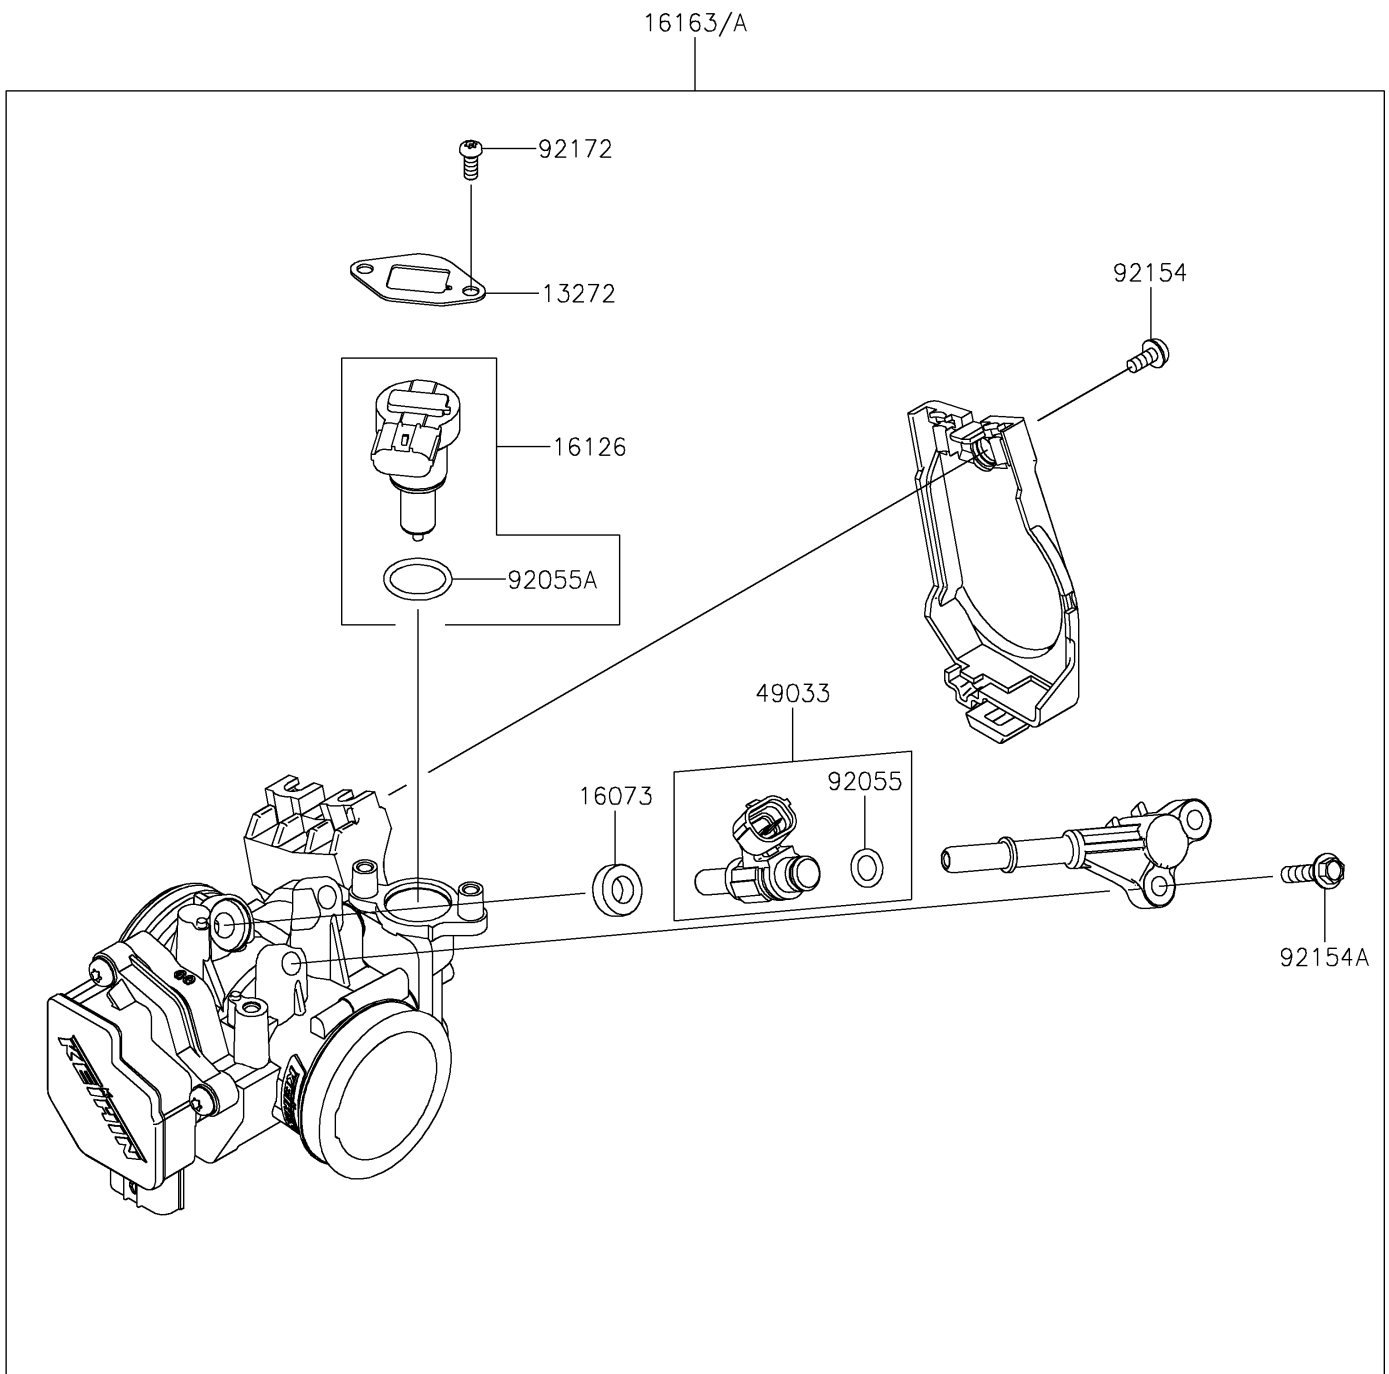

2026 KLR650

PARTS DIAGRAM

Throttle

E1510

2026 KLR650

PARTS LIST

Throttle

ITEM NAME

PART NUMBER

QUANTITY
