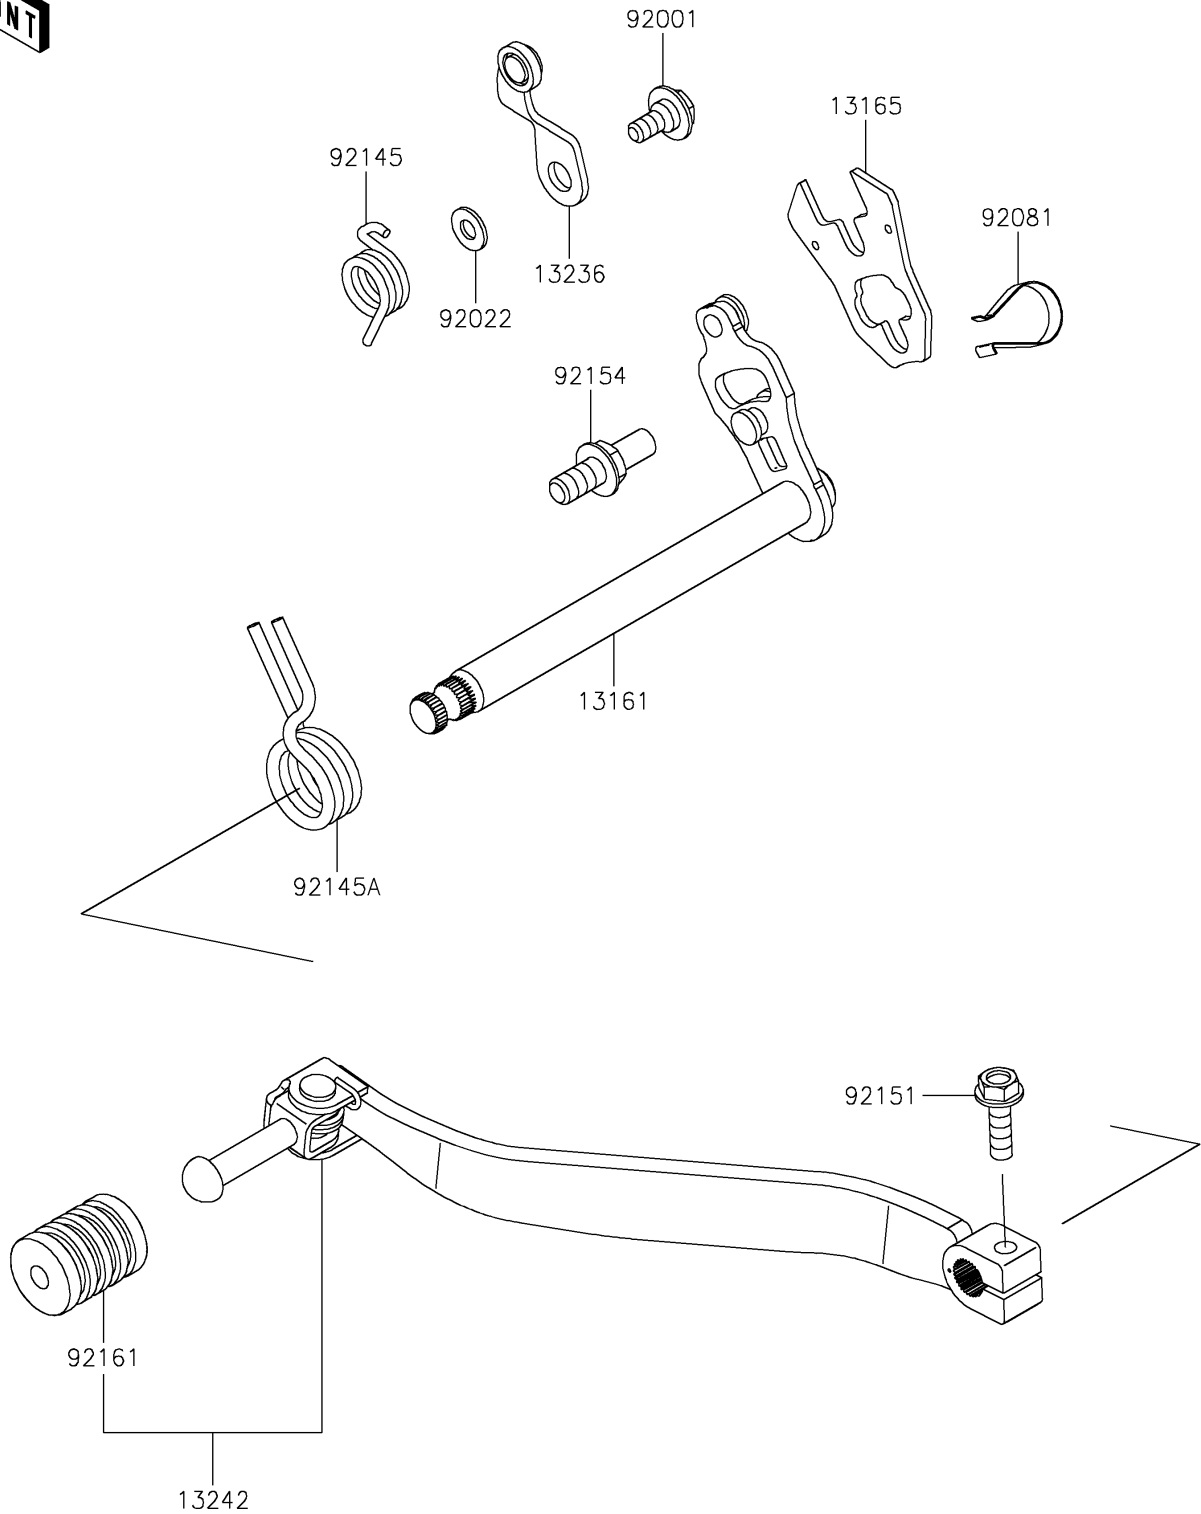

2026 KLR650

PARTS DIAGRAM

Gear Change Mechanism

E1370

2026 KLR650

PARTS LIST

Gear Change Mechanism

Kawasaki

Let the Good Times Roll®

ITEM NAME

PART NUMBER

QUANTITY
